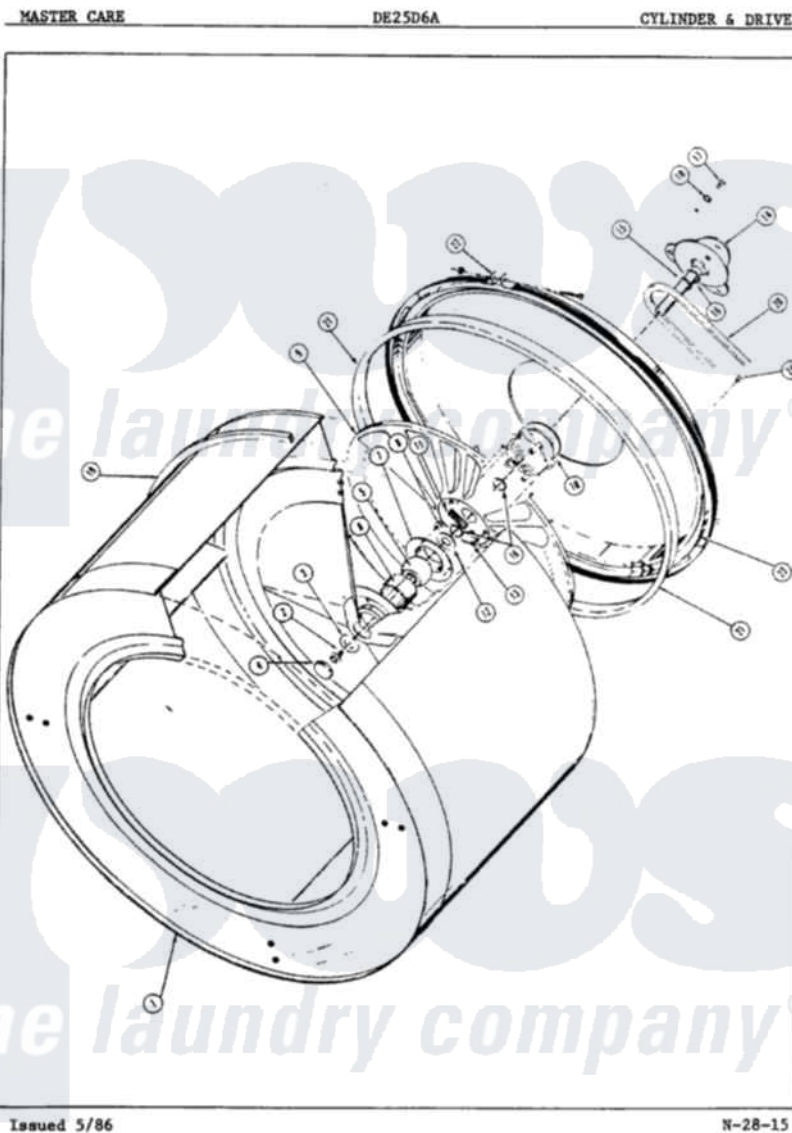

Admiral DE25D6WW 02 - CYLINDER & DRIVE

Admiral [Residential Admiral DE25D6WW Dryer Parts](#) Parts Diagram 02 - CYLINDER & DRIVE
 Click on the part number to view part

Item	Original Part Number	Replaced By	Status	Part Description
1	63-5981		Not Available	CYLINDER ASM
2	25-3682		Not Available	HEX HD BOLT
3	25-3382		Not Available	WASHER
4	63-5865		Not Available	PLUG BUTTON
5	63-1258		Not Available	CYL BEARING
6	63-2797		Not Available	CUSHION ASM
7	63-1262		Not Available	BEARING COVER
8	25-3670	Y313561		Screw----NA
9	63-6258			Blower Fan
10	63-2844N		Not Available	BLOWER HUB KIT
"	63-6030		Not Available	HUB ASM
11	63-6348		Not Available	DEFLECTOR STRAP
12	W10124350		Not Available	NOT REQUIRED PART OR SEE NOTE WASHER (PURCHASED LOCALLY)
13	25-7764	489483		Screw 10-32 X 1/2
14	63-6032			Cylinder Shaft Assembly