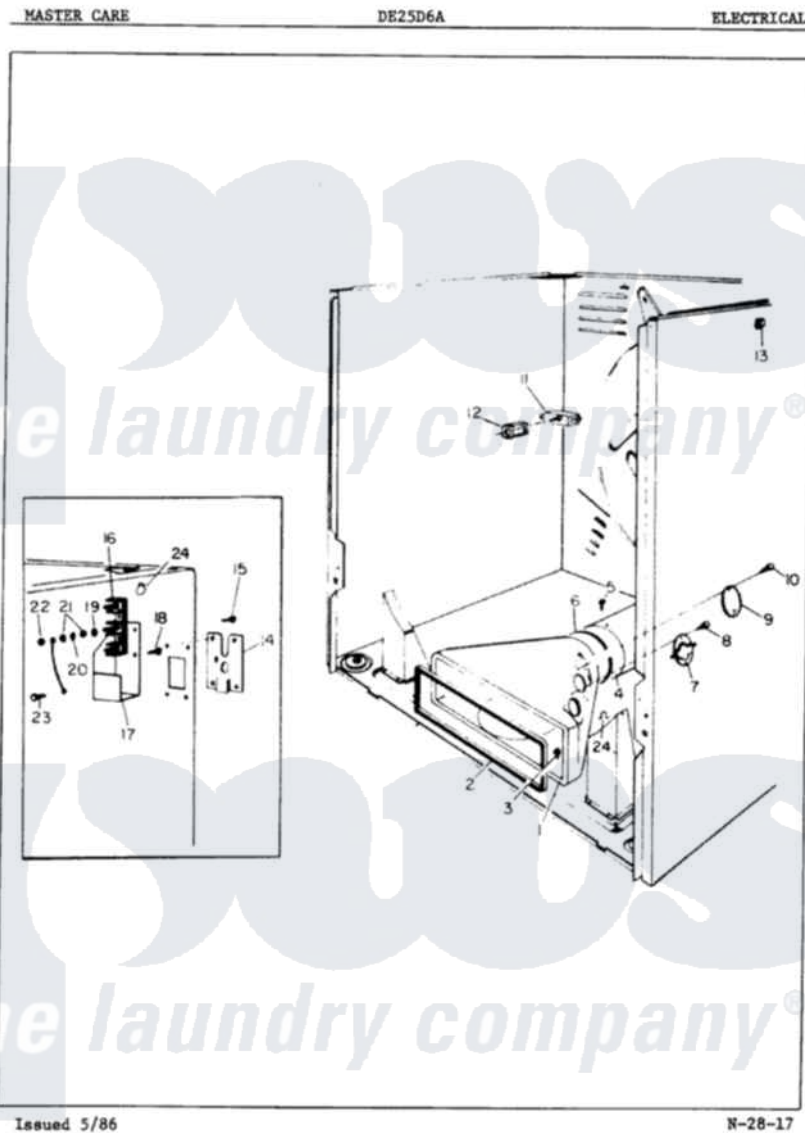

Admiral DE25D6WW 04 - ELECTRICAL

Admiral Residential Admiral DE25D6WW Dryer Parts Parts Diagram 04 - ELECTRICAL
 Click on the part number to view part

Item	Original Part Number	Replaced By	Status	Part Description
1	63-5114		Not Available	TRANSITION DUCT
2	63-2599		Not Available	DUCT GASKET
3	W10124350		Not Available	NOT REQUIRED PART OR SEE NOTE SCREW-PURCHASED LOCALLY
4	63-5848		Not Available	VENT DUCT
5	W10124350		Not Available	NOT REQUIRED PART OR SEE NOTE SCREW-PURCHASED LOCALLY
6	W10124350		Not Available	NOT REQUIRED PART OR SEE NOTE SEALING TAPE (PURCHASED LOCALLY)
7	63-6142		Not Available	THERMOSTAT
8	W10124350		Not Available	NOT REQUIRED PART OR SEE NOTE SCREW-PURCHASED LOCALLY
9	63-1216N		Not Available	COVER PLATE
10	63-2837N	LA-1005		Switch Kit
"	W10124350		Not Available	NOT REQUIRED PART OR SEE NOTE SCREW-

PURCHASED LOCALLY

11	63-5991	LA-1005	Switch Kit
12	63-5990	31001319	Clip, Switch
13	25-3034		Clip, Wiring
14	63-1195	Not Available	SUPPORT
15	63-2836N		Trmnl Block Kit
"	25-3092	90767	Screw, 8A X 3/8 HeX Washer Head Tapping
16	63-1244	53-1518	Block, Terminal
17	63-5805	Not Available	SHIELD
18	25-9103	Not Available	SCREW
19	25-3122		Washer, Flat
20	25-3123	Not Available	WASHER, CUP
21	25-0027	112432	Nut
22	25-6124	Not Available	NUT
23	25-3461	3400094	Screw, 10-32 X 3/8
24	25-7027	16515	Clip