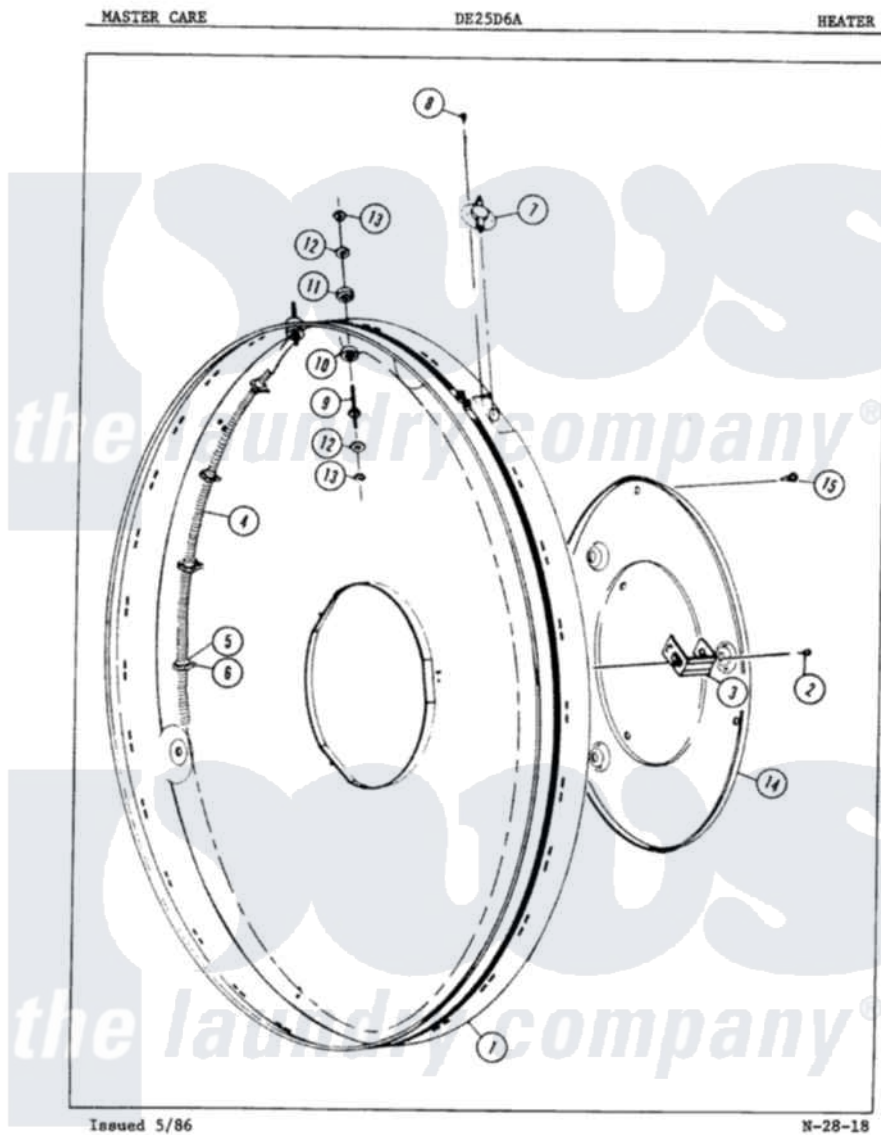

Admiral DE25D6WW 06 - HEATER

Admiral [Residential Admiral DE25D6WW Dryer Parts](#) Parts Diagram 06 - HEATER
 Click on the part number to view part

Item	Original Part Number	Replaced By	Status	Part Description
1	63-6368		Not Available	HEATER HOUSING
2	25-7745		Not Available	SEMS SCREW
3	63-5631		Not Available	SPACER
4	63-6369			Heater Element
5	63-6362	63-6501		Insulator Ring
6	63-6363		Not Available	CLIP
7	63-6370		Not Available	THERMOSTAT
8	25-3083	212951		Screw, No.6-32 X 1/4 Inch
"	63-2838N		Not Available	TRMNL INSL KIT
9	63-3980			Heater Stud
10	63-3982			Insulator
11	63-3981			Insulator
12	25-6125		Not Available	WASHER
13	25-6124		Not Available	NUT
14	63-5852		Not Available	REINFORCEMENT
15	25-2134	W10116760		Screw