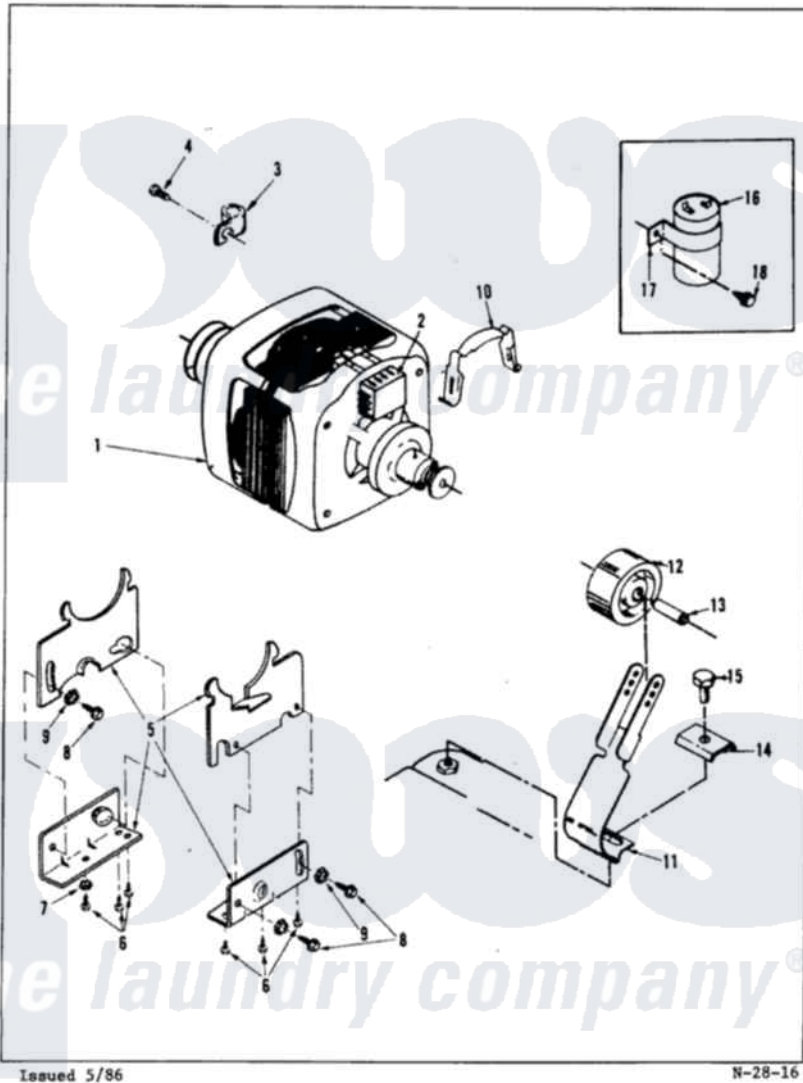

Admiral DE26D6 03 - DRIVE & MOTOR

MASTER CARE

DE26D6

DRIVE & MOTOR

Issued 5/86

N-28-16

Admiral [Residential Admiral DE26D6 Dryer Parts](#) Parts Diagram 03 - DRIVE & MOTOR
 Click on the part number to view part

Item	Original Part Number	Replaced By	Status	Part Description
1	63-6662		Not Available	MOTOR&PULLY ASM
2	63-4210		Not Available	MOTOR SWITCH
3	25-7265		Not Available	WIRING CLAMP
4	25-7111		Not Available	SCREW
5	63-2832		Not Available	MOTOR MTG KIT
6	25-7785		Not Available	SCREW
7	25-7071		Not Available	LOCKWASHER
8	25-7681	3400518		Screw
9	25-3415		Not Available	LOCKWASHER
10	63-5611		Not Available	RETAINER CLIP
11	63-3053			Idler Bracket
12	63-5753		Not Available	IDLER PULLEY
13	63-3054		Not Available	PIN
14	63-3819			Idler Plate
15	W10124350		Not Available	NOT REQUIRED PART OR SEE NOTE (PURCHASE LOCALLY)

16	63-3199	161-193	Capacitor
17	63-3204		Clamp
18	25-2134	W10116760	Screw