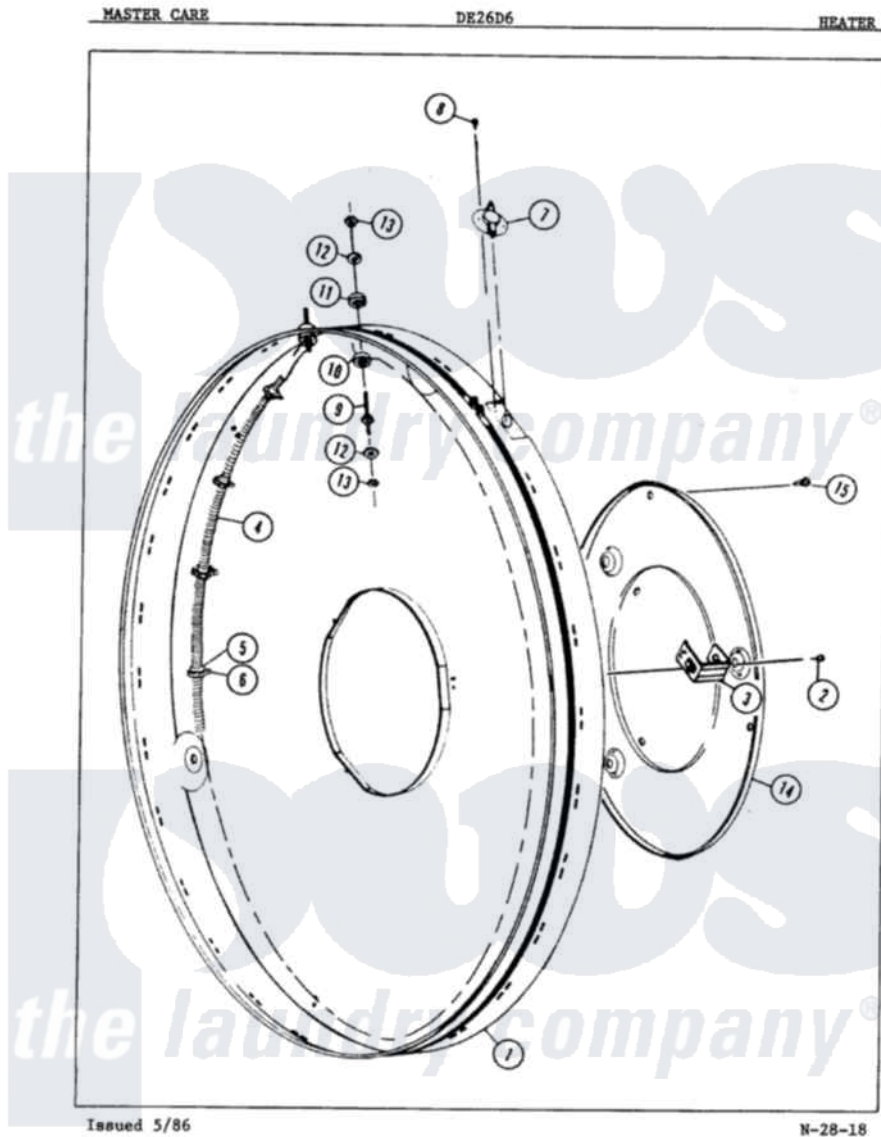

# Admiral DE26D6 06 - HEATER

Admiral [Residential Admiral DE26D6 Dryer Parts](#) Parts Diagram 06 - HEATER  
 Click on the part number to view part

Item	Original Part Number	Replaced By	Status	Part Description
1	63-6368		Not Available	HEATER HOUSING
2	25-7745		Not Available	SEMS SCREW
3	63-5631		Not Available	SPACER
4	<a href="#">63-6369</a>			Heater Element
5	63-6362	<a href="#">63-6501</a>		Insulator Ring
6	63-6363		Not Available	CLIP
7	63-6370		Not Available	THERMOSTAT
8	25-3083	<a href="#">212951</a>		Screw, No.6-32 X 1/4 Inch
"	63-2838N		Not Available	TRMNL INSL KIT
9	<a href="#">63-3980</a>			Heater Stud
10	<a href="#">63-3982</a>			Insulator
11	<a href="#">63-3981</a>			Insulator
12	25-6125		Not Available	WASHER
13	25-6124		Not Available	NUT
14	63-5852		Not Available	REINFORCEMENT
15	25-2134	<a href="#">W10116760</a>		Screw