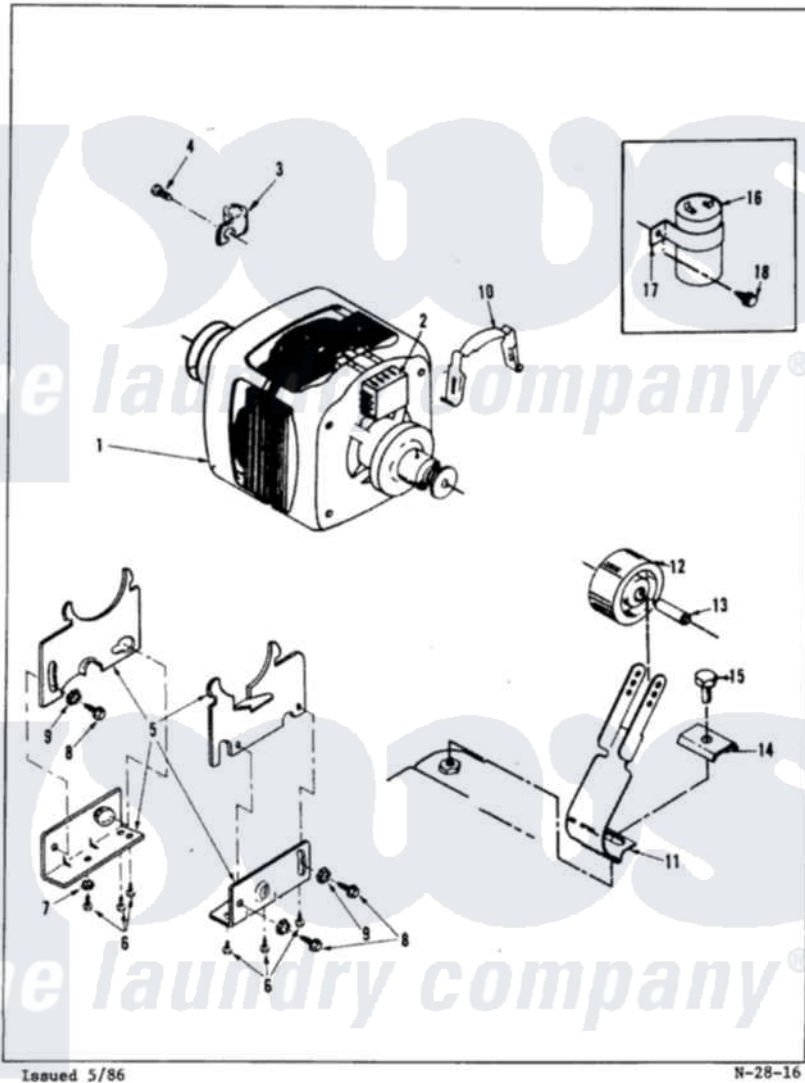

# Admiral DE26D6A 02 - DRIVE & MOTOR

MASTER CARE

DE26D6

DRIVE & MOTOR

Admiral Residential Admiral DE26D6A Dryer Parts Parts Diagram 02 - DRIVE & MOTOR  
 Click on the part number to view part

Item	Original Part Number	Replaced By	Status	Part Description
1	63-6662		Not Available	MOTOR&PULLY ASM
2	63-4210		Not Available	MOTOR SWITCH
3	25-7265		Not Available	WIRING CLAMP
4	25-7111		Not Available	SCREW
5	63-2832		Not Available	MOTOR MTG KIT
6	25-7785		Not Available	SCREW
7	25-7071		Not Available	LOCKWASHER
8	25-7681	<a href="#">3400518</a>		Screw
9	25-3415		Not Available	LOCKWASHER
10	63-5611		Not Available	RETAINER CLIP
11	<a href="#">63-3053</a>			Idler Bracket
12	63-5753		Not Available	IDLER PULLEY
13	63-3054		Not Available	PIN
14	<a href="#">63-3819</a>			Idler Plate
15	W10124350		Not Available	NOT REQUIRED PART OR SEE NOTE (PURCHASE LOCALLY)

16	63-3199	<a href="#">161-193</a>	Capacitor
17	<a href="#">63-3204</a>		Clamp
18	25-2134	<a href="#">W10116760</a>	Screw