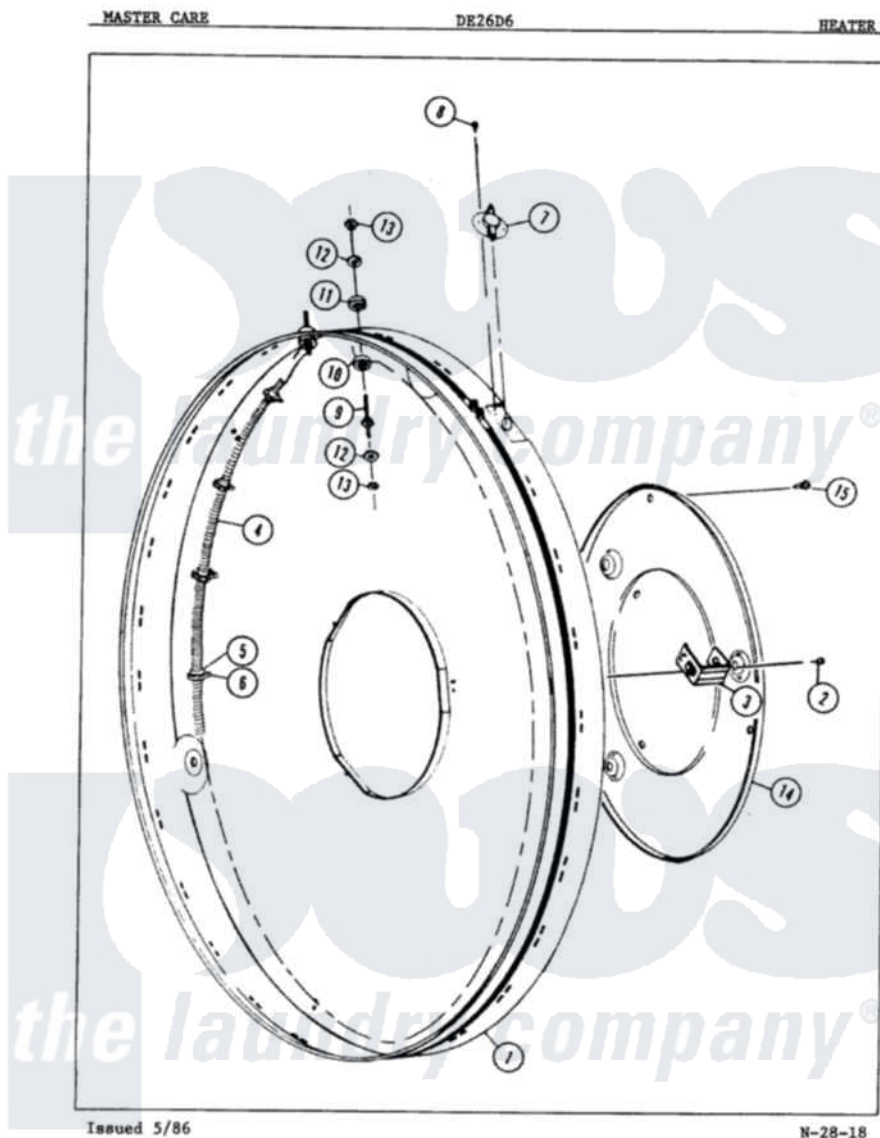

Admiral DE26D6A 04 - HEATER

Admiral [Residential Admiral DE26D6A Dryer Parts](#) Parts Diagram 04 - HEATER
 Click on the part number to view part

Item	Original Part Number	Replaced By	Status	Part Description
1	63-6368		Not Available	HEATER HOUSING
2	25-7745		Not Available	SEMS SCREW
3	63-5631		Not Available	SPACER
4	63-6369			Heater Element
5	63-6362	63-6501		Insulator Ring
6	63-6363		Not Available	CLIP
7	63-6370		Not Available	THERMOSTAT
8	25-3083	212951		Screw, No.6-32 X 1/4 Inch
"	63-2838N		Not Available	TRMNL INSL KIT
9	63-3980			Heater Stud
10	63-3982			Insulator
11	63-3981			Insulator
12	25-6125		Not Available	WASHER
13	25-6124		Not Available	NUT
14	63-5852		Not Available	REINFORCEMENT
15	25-2134	W10116760		Screw