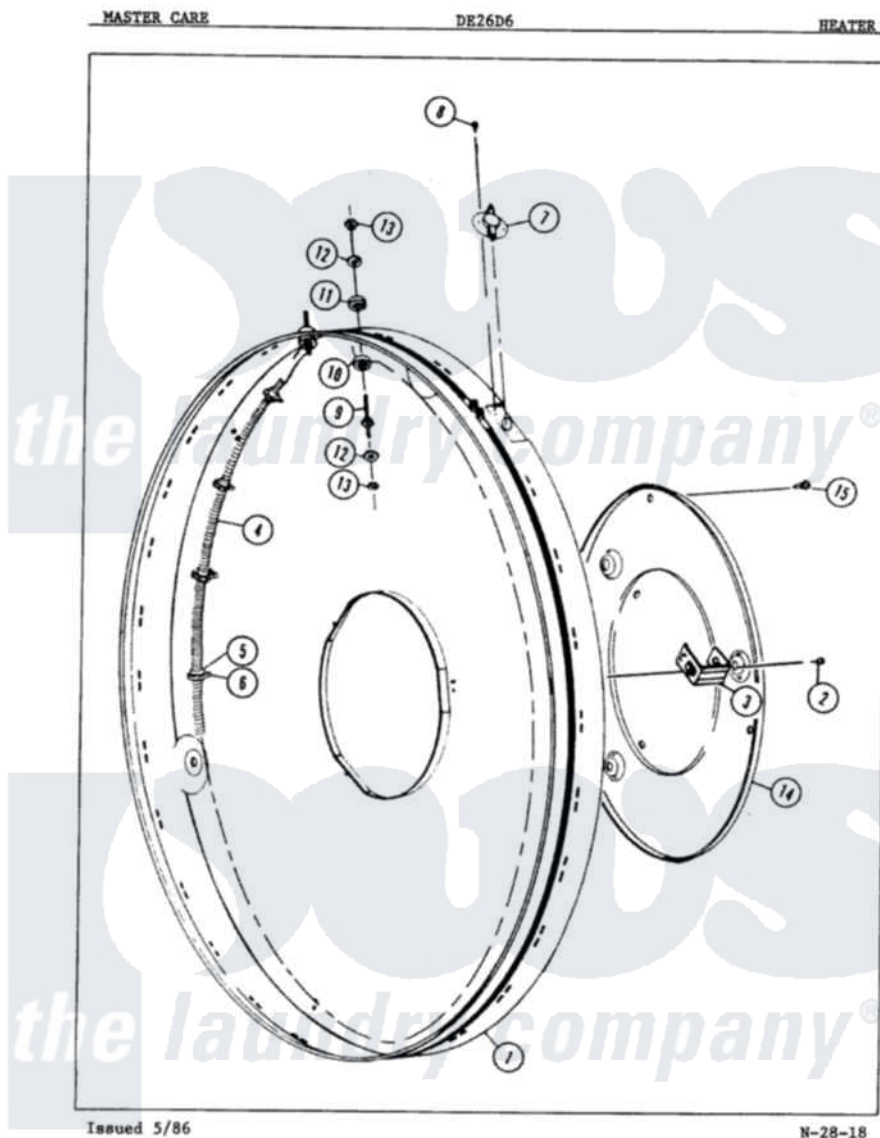

Admiral DE26D6H 04 - HEATER

Admiral [Residential Admiral DE26D6H Dryer Parts](#) Parts Diagram 04 - HEATER
 Click on the part number to view part

Item	Original Part Number	Replaced By	Status	Part Description
1	63-6368		Not Available	HEATER HOUSING
2	25-7745		Not Available	SEMS SCREW
3	63-5631		Not Available	SPACER
4	63-6369			Heater Element
5	63-6362	63-6501		Insulator Ring
6	63-6363		Not Available	CLIP
7	63-6370		Not Available	THERMOSTAT
8	25-3083	212951		Screw, No.6-32 X 1/4 Inch
"	63-2838N		Not Available	TRMNL INSL KIT
9	63-3980			Heater Stud
10	63-3982			Insulator
11	63-3981			Insulator
12	25-6125		Not Available	WASHER
13	25-6124		Not Available	NUT
14	63-5852		Not Available	REINFORCEMENT
15	25-2134	W10116760		Screw