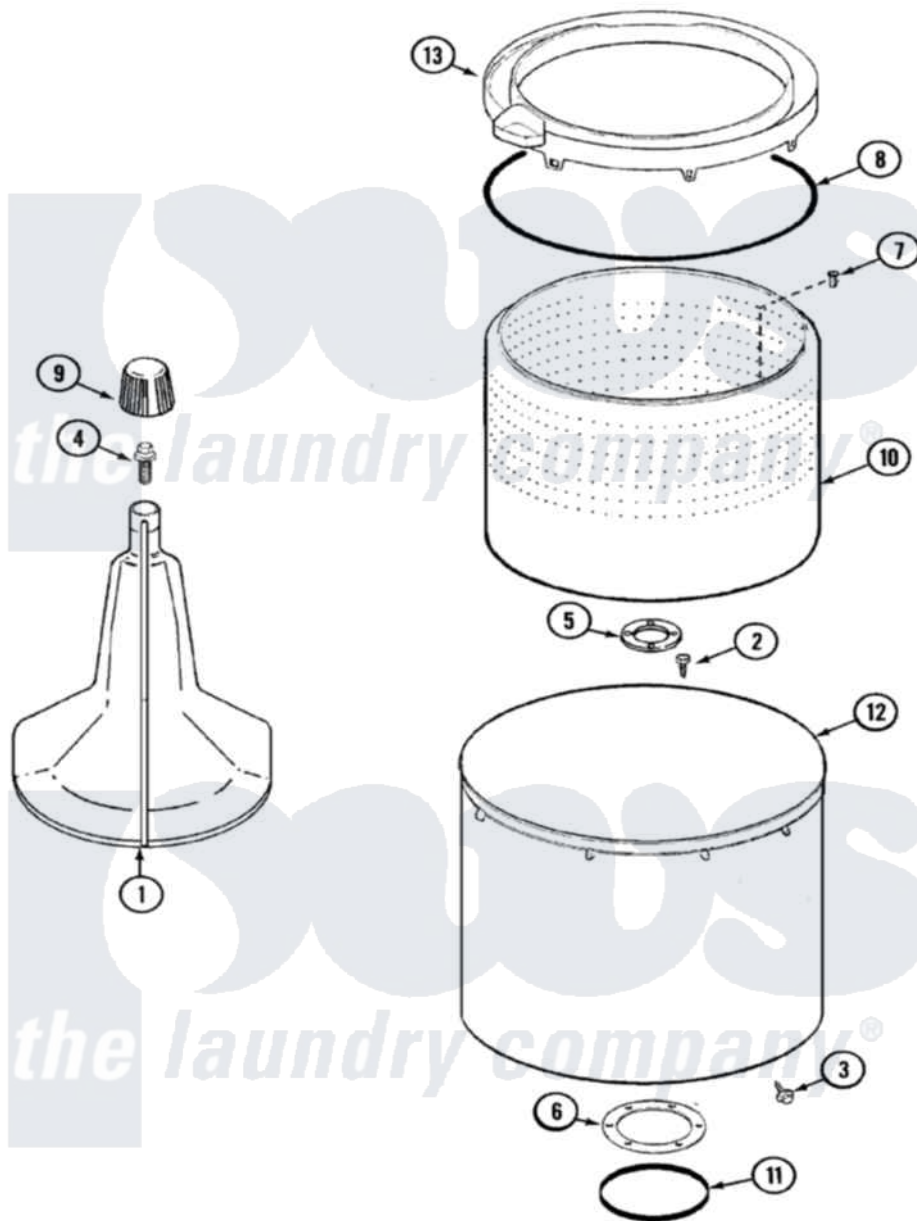

Admiral LATA100AAL 06 - TUB

Admiral [Residential Admiral LATA100AAL Washer Parts](#) Parts Diagram 06 - TUB
 Click on the part number to view part

Item	Original Part Number	Replaced By	Status	Part Description
1	35-3580			Agitator
2	25-7947	21001063		Screw, Shoulder
3	25-7953	22002933		Screw
4	25-7948	W10309247		Screw
5	35-3685			Gasket, Basket To Centerpost
6	35-3686			Gasket, Tub To Housing
7	25-7965	3400504		Screw
8	35-2328			Seal, Tub Top
9	35-2733			Cap, Agitator
10	35-3687		Not Available	BASKET, SPIN
11	35-2978			Seal, Tub/Housing
12	35-3700			Tub Assembly
13	35-3578		Not Available	TOP, TUB
"	35-2262		Not Available	SHIELD, TUB TOP