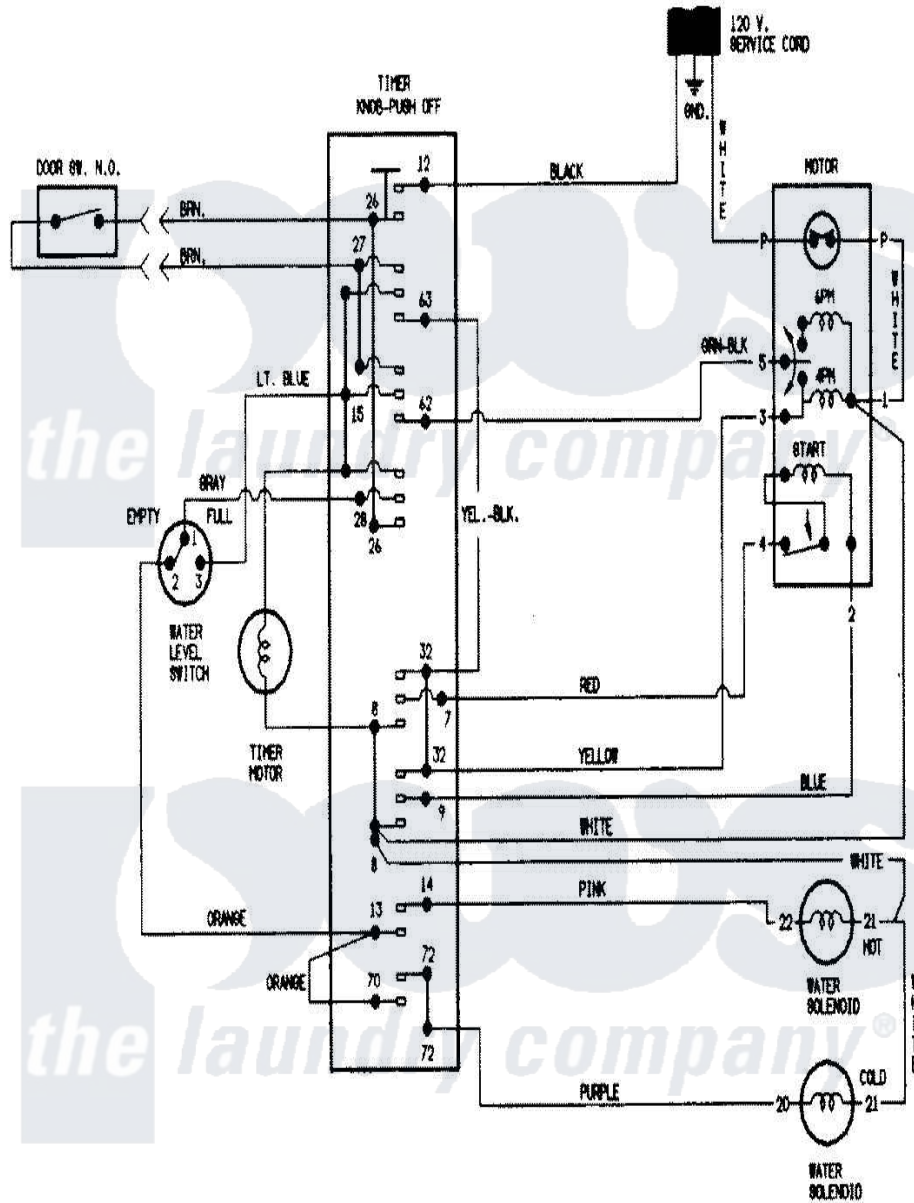

# Admiral LATA100AAM 08 - WIRING INFORMATION (AAx,AJE,ARE)

Admiral [Residential Admiral LATA100AAM Washer Parts](#) Parts Diagram 08 - WIRING INFORMATION (AAx,AJE,ARE)

[Click on the part number to view part](#)

Item	Original Part Number	Replaced By	Status	Part Description
NI	15001894		Not Available	WIRING INFORMATION
"	15001240		Not Available	WIRING INFORMATION