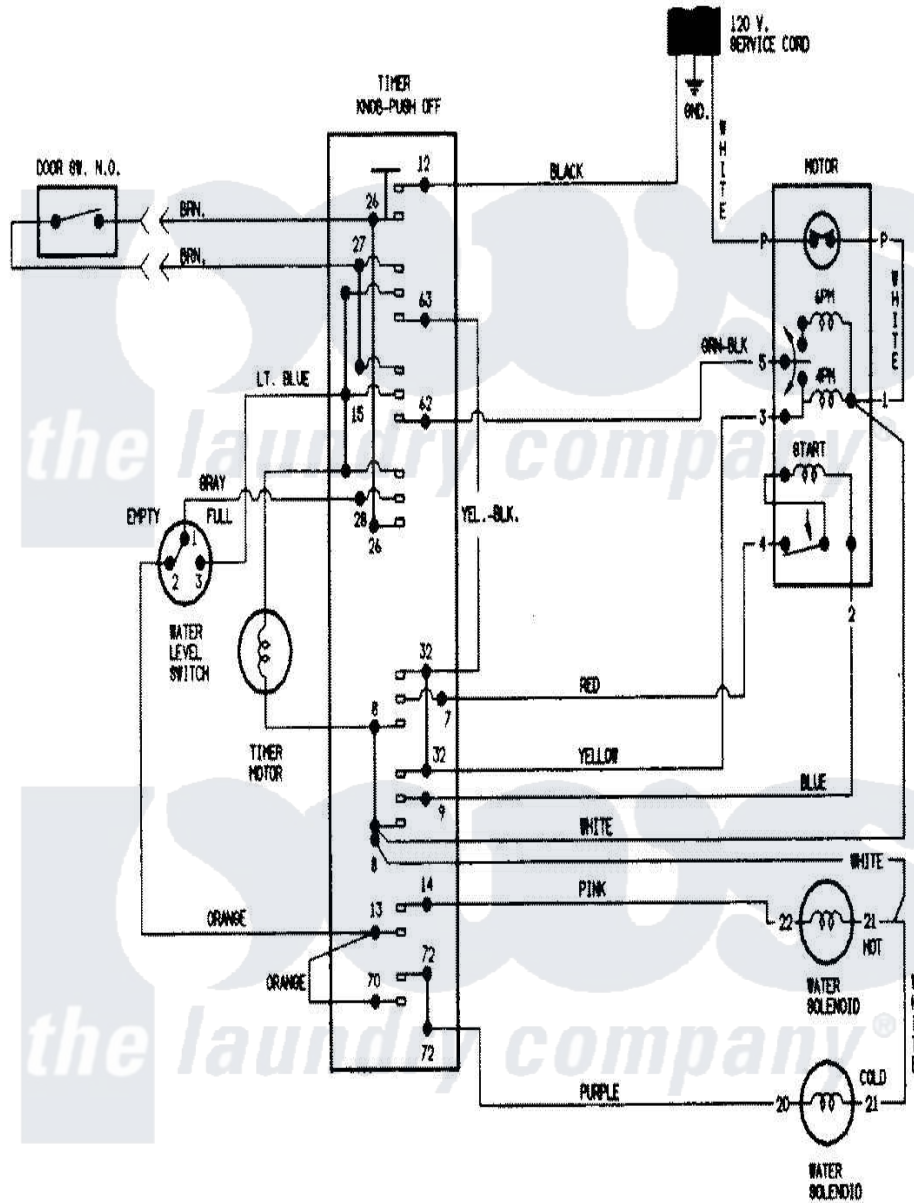

Admiral LATA100AAW 07 - WIRING INFORMATION

Admiral [Residential Admiral LATA100AAW Washer Parts](#) Parts Diagram 07 - WIRING INFORMATION
 Click on the part number to view part

Item	Original Part Number	Replaced By	Status	Part Description
NI	15001240		Not Available	WIRING INFORMATION