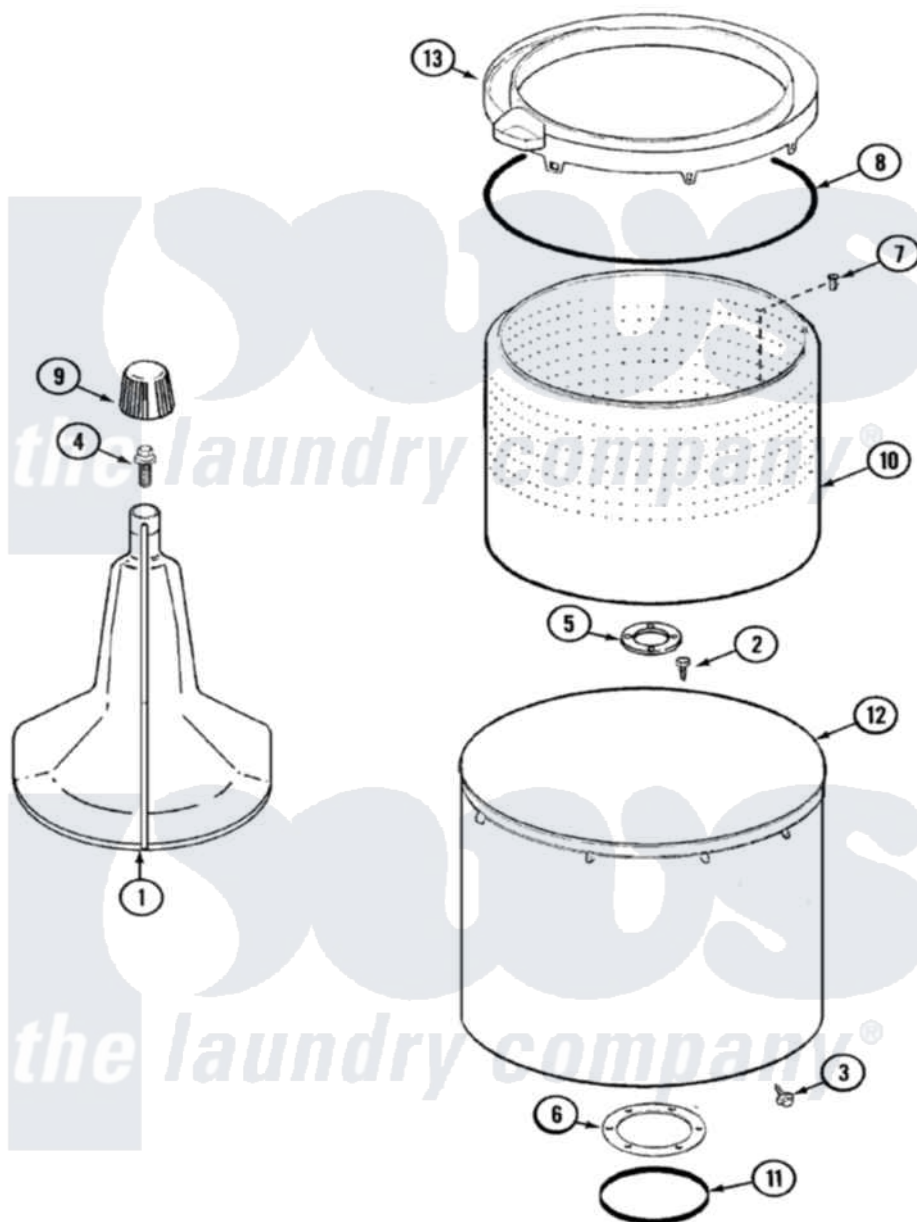

Admiral LATA100AJE 06 - TUB (AAx,AJE,ARE)

Admiral [Residential Admiral LATA100AJE Washer Parts](#) Parts Diagram 06 - TUB (AAx,AJE,ARE)
 Click on the part number to view part

Item	Original Part Number	Replaced By	Status	Part Description
1	35-3580			Agitator
2	25-7947	21001063		Screw, Shoulder
3	25-7953	22002933		Screw
4	25-7948	W10309247		Screw
5	35-3685			Gasket, Basket To Centerpost
6	35-3686			Gasket, Tub To Housing
7	25-7965	3400504		Screw
8	35-2328			Seal, Tub Top
9	35-2733			Cap, Agitator
10	35-3687		Not Available	BASKET, SPIN
11	35-2978			Seal, Tub/Housing
12	35-3700			Tub Assembly
13	35-3578		Not Available	TOP, TUB
"	35-2262		Not Available	SHIELD, TUB TOP