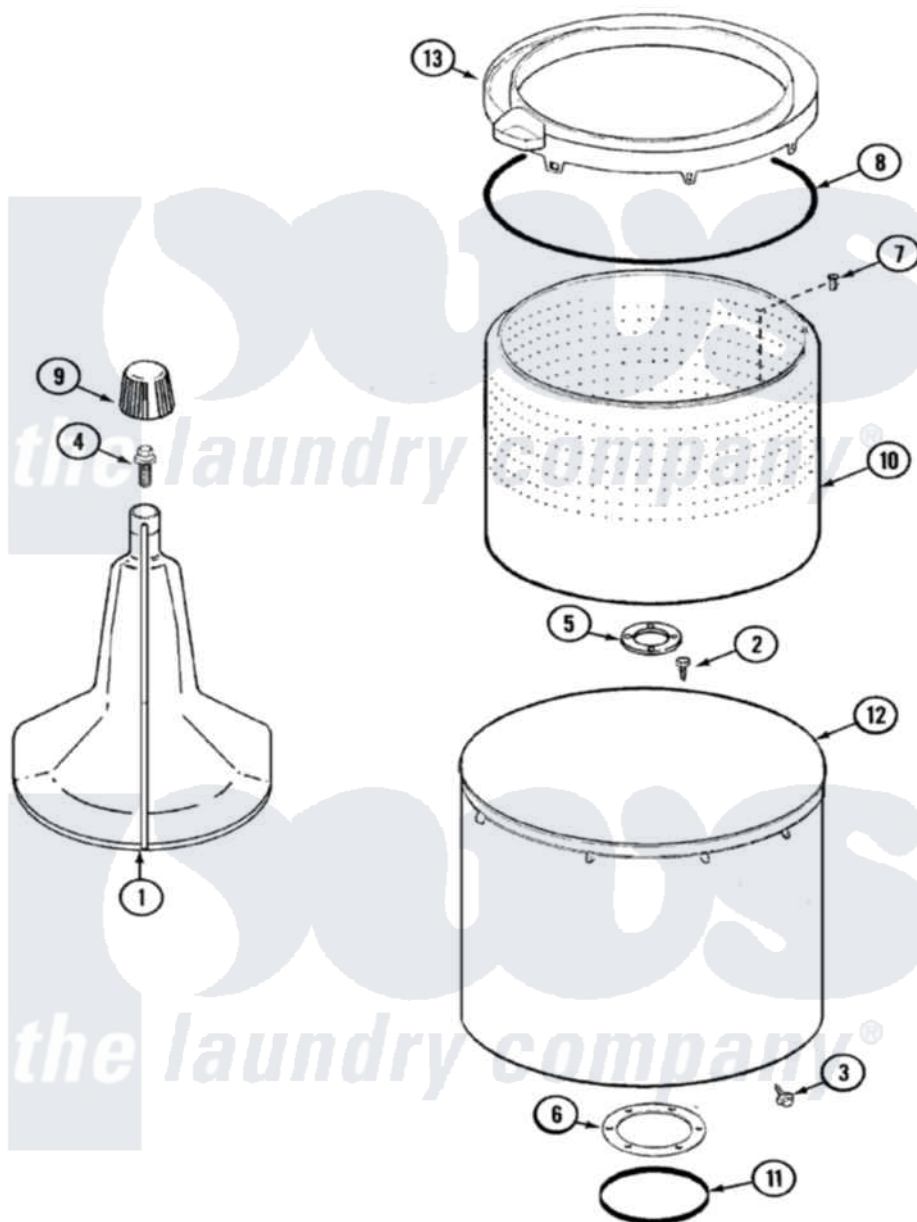

Admiral LATA100ARE 06 - TUB (AAx,AJE,ARE)

Admiral [Residential Admiral LATA100ARE Washer Parts](#) Parts Diagram 06 - TUB (AAx,AJE,ARE)
 Click on the part number to view part

Item	Original Part Number	Replaced By	Status	Part Description
1	35-3580			Agitator
2	25-7947	21001063		Screw, Shoulder
3	25-7953	22002933		Screw
4	25-7948	W10309247		Screw
5	35-3685			Gasket, Basket To Centerpost
6	35-3686			Gasket, Tub To Housing
7	25-7965	3400504		Screw
8	35-2328			Seal, Tub Top
9	35-2733			Cap, Agitator
10	35-3687		Not Available	BASKET, SPIN
11	35-2978			Seal, Tub/Housing
12	35-3700			Tub Assembly
13	35-3578		Not Available	TOP, TUB
"	35-2262		Not Available	SHIELD, TUB TOP