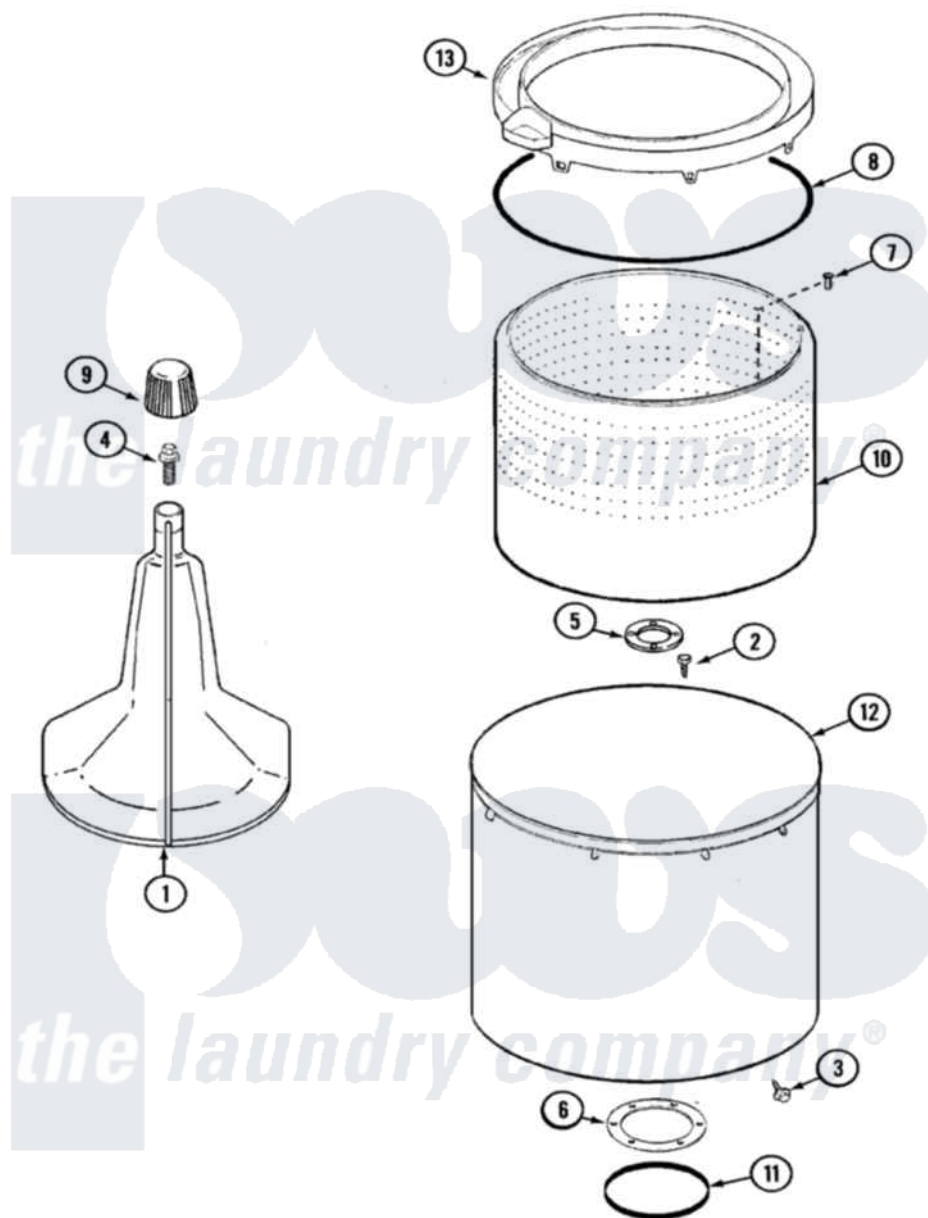

Admiral LATA200AAE 07 - TUB (LATA200AAE)

Admiral Residential Admiral LATA200AAE Washer Parts Parts Diagram 07 - TUB (LATA200AAE)

Click on the part number to view part

Item	Original Part Number	Replaced By	Status	Part Description
1	35-3580			Agitator
2	25-7947	21001063		Screw, Shoulder
3	25-7953	22002933		Screw
4	25-7948	W10309247		Screw
5	35-3685			Gasket, Basket To Centerpost
6	35-3686			Gasket, Tub To Housing
7	25-7965	3400504		Screw
8	35-2328			Seal, Tub Top
9	35-2733			Cap, Agitator
10	35-3687		Not Available	BASKET, SPIN
11	35-2978			Seal, Tub/Housing
12	35-3700			Tub Assembly
13	35-3578		Not Available	TOP, TUB
"	35-2262		Not Available	SHIELD, TUB TOP