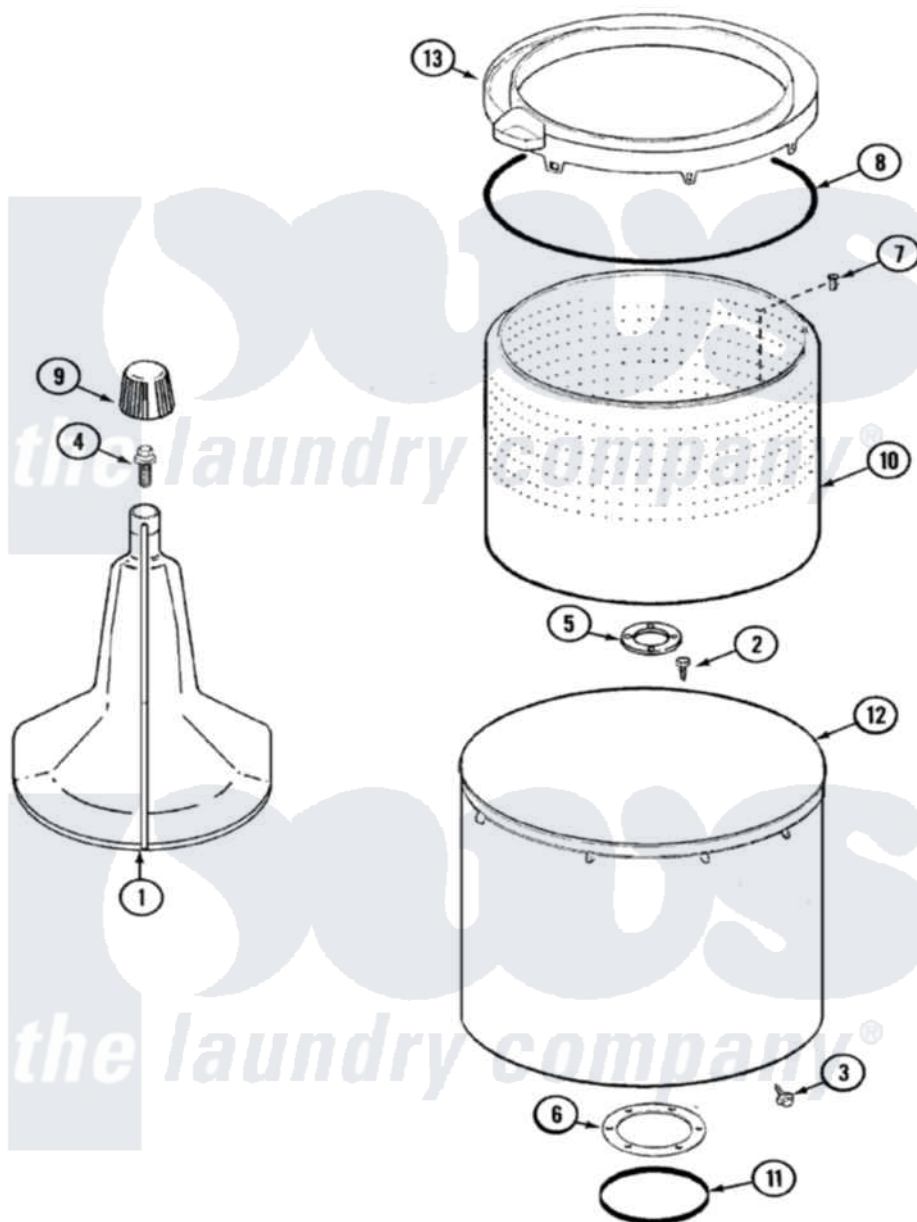

Admiral LATA200AAM 07 - TUB (LATA200AAM)

Admiral [Residential Admiral LATA200AAM Washer Parts](#) Parts Diagram 07 - TUB (LATA200AAM)
 Click on the part number to view part

Item	Original Part Number	Replaced By	Status	Part Description
1	35-3580			Agitator
2	25-7947	21001063		Screw, Shoulder
3	25-7953	22002933		Screw
4	25-7948	W10309247		Screw
5	35-3685			Gasket, Basket To Centerpost
6	35-3686			Gasket, Tub To Housing
7	25-7965	3400504		Screw
8	35-2328			Seal, Tub Top
9	35-2733			Cap, Agitator
10	35-3687		Not Available	BASKET, SPIN
11	35-2978			Seal, Tub/Housing
12	35-3700			Tub Assembly
13	35-3578		Not Available	TOP, TUB
"	35-2262		Not Available	SHIELD, TUB TOP