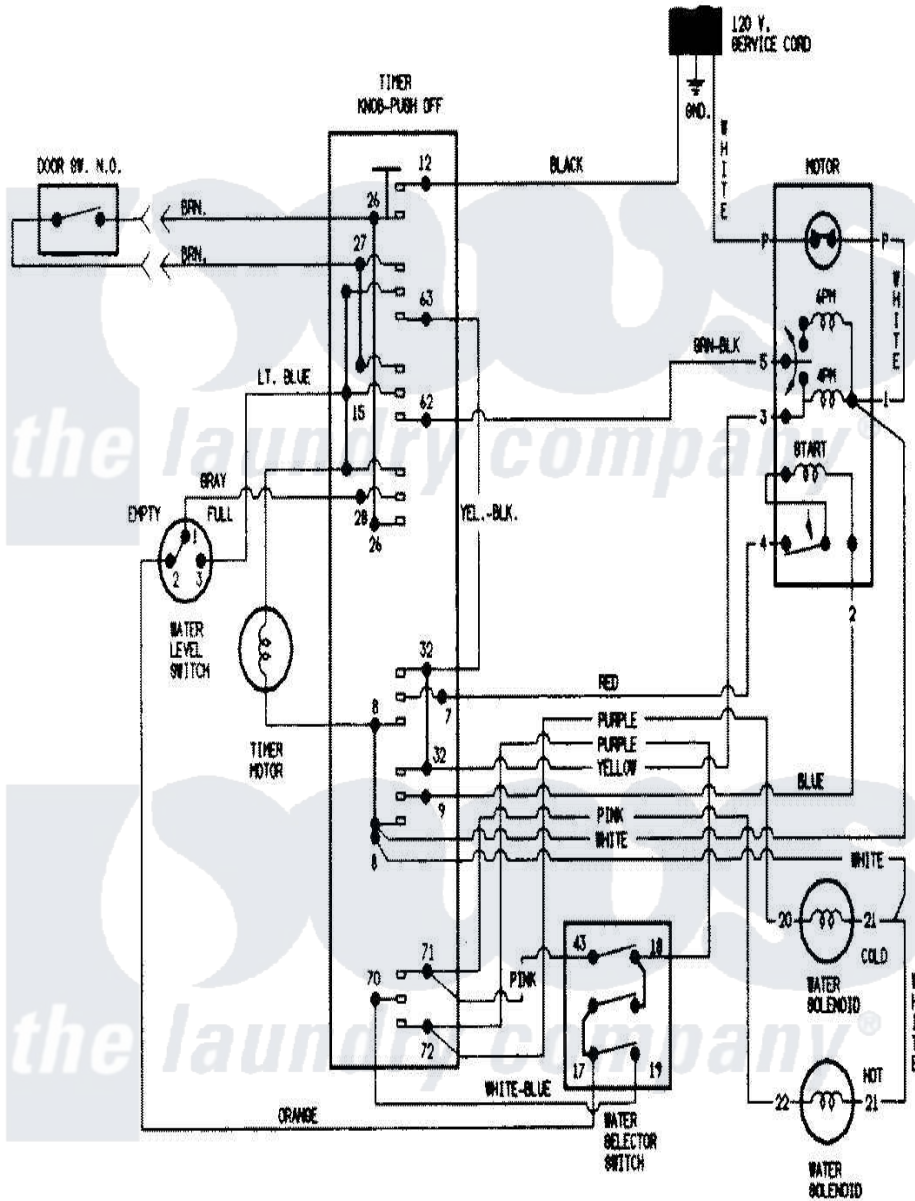

# Admiral LATA200AAM 08 - WIRING INFORMATION (LATA200AAM)

Admiral [Residential Admiral LATA200AAM Washer Parts](#) Parts Diagram 08 - WIRING INFORMATION (LATA200AAM)

[Click on the part number to view part](#)

Item	Original Part Number	Replaced By	Status	Part Description
NI	15001897		Not Available	WIRING INFORMATION
"	15001235		Not Available	WIRING INFORMATION