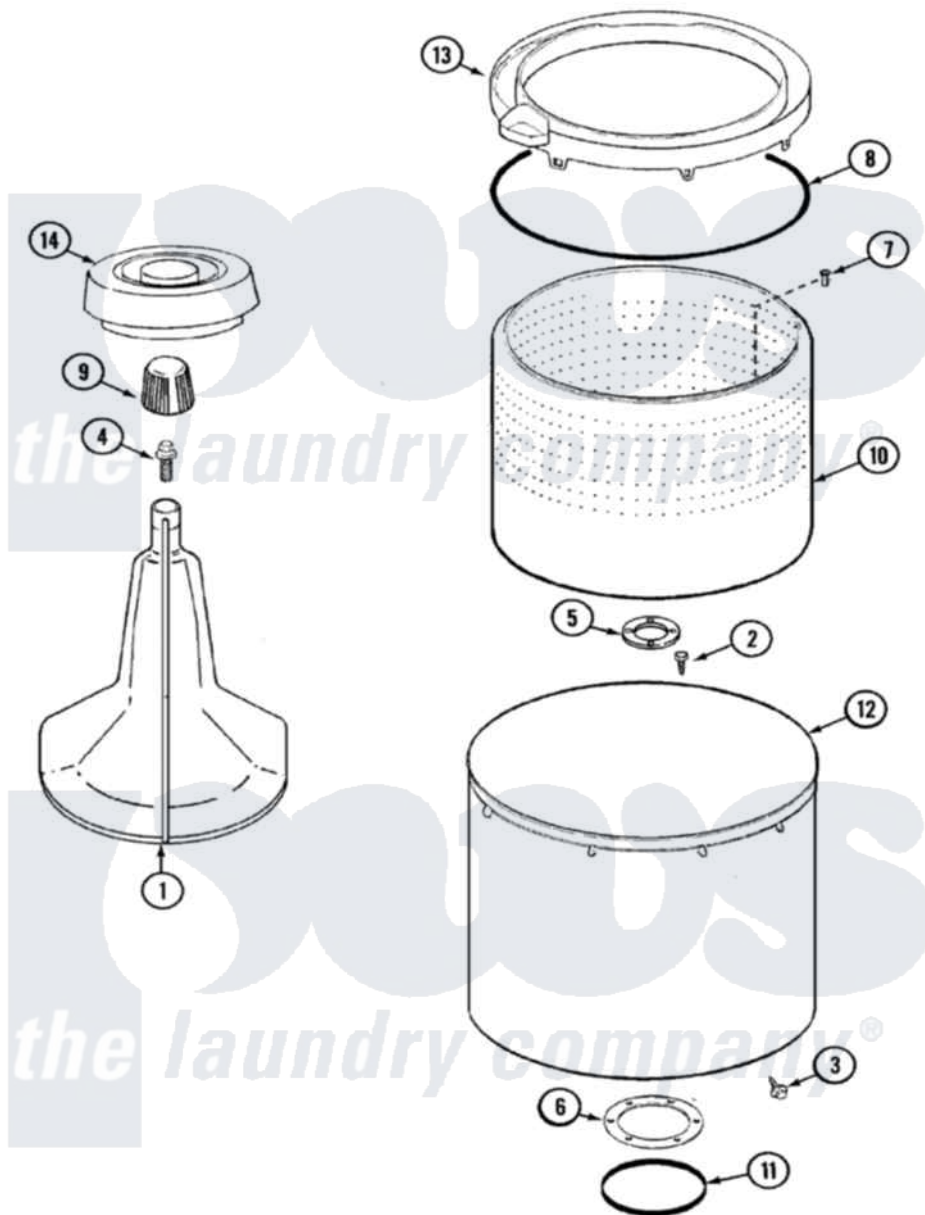

Admiral LATA300AAE 07 - TUB

Admiral [Residential Admiral LATA300AAE Washer Parts](#) Parts Diagram 07 - TUB
 Click on the part number to view part

Item	Original Part Number	Replaced By	Status	Part Description
1	35-3580			Agitator
2	25-7947	21001063		Screw, Shoulder
3	25-7953	22002933		Screw
4	25-7948	W10309247		Screw
5	35-3685			Gasket, Basket To Centerpost
6	35-3686			Gasket, Tub To Housing
7	25-7965	3400504		Screw
8	35-2328			Seal, Tub Top
9	35-2733			Cap, Agitator
10	35-3687		Not Available	BASKET, SPIN
11	35-2978			Seal, Tub/Housing
12	35-3700			Tub Assembly
13	35-3578		Not Available	TOP, TUB
"	35-2262		Not Available	SHIELD, TUB TOP
14	35-2550			Dispenser, Rinse