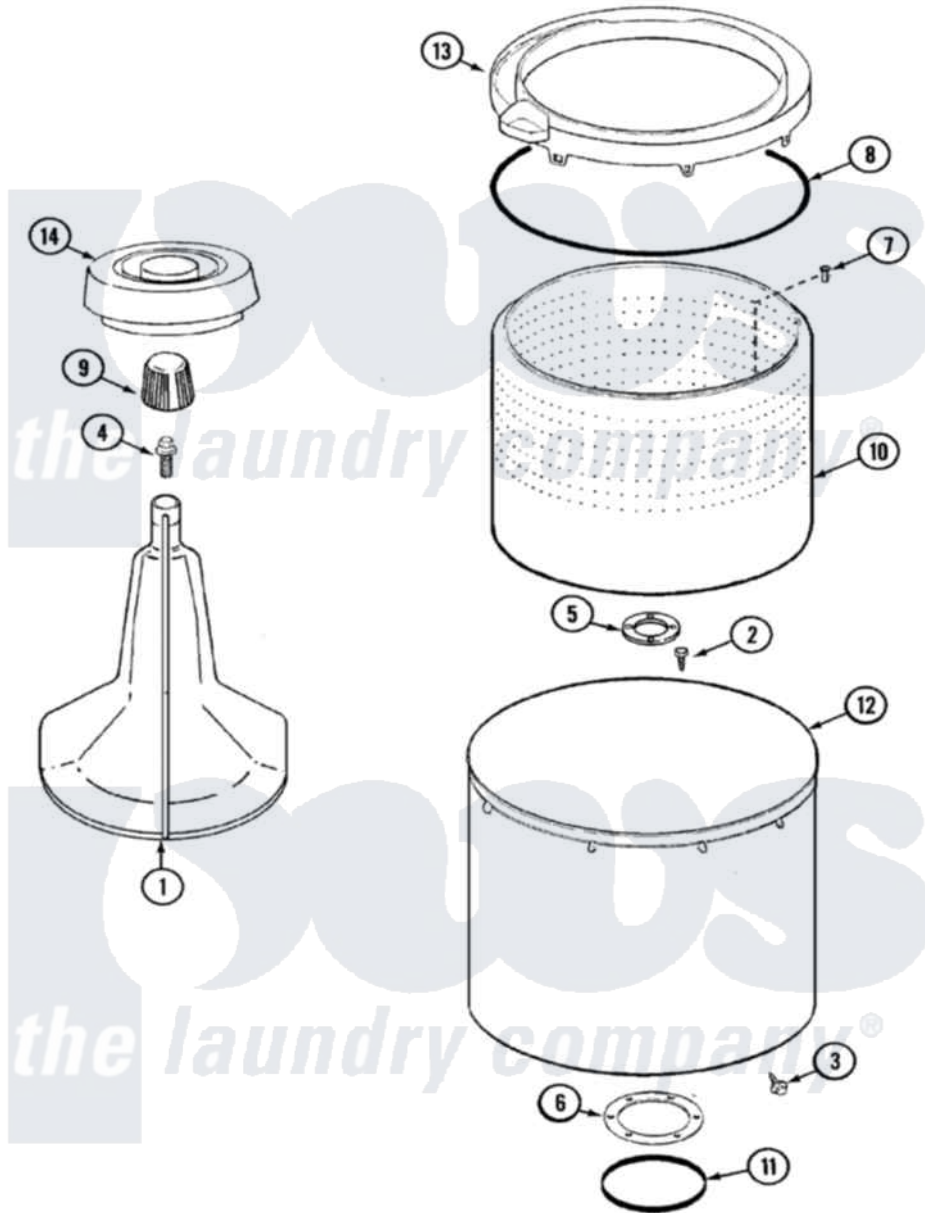

Admiral LATA300AAM 05 - TUB

Admiral [Residential Admiral LATA300AAM Washer Parts](#) Parts Diagram 05 - TUB
 Click on the part number to view part

Item	Original Part Number	Replaced By	Status	Part Description
1	35-3580			Agitator
2	25-7947	21001063		Screw, Shoulder
3	25-7953	22002933		Screw
4	25-7948	W10309247		Screw
5	35-3685			Gasket, Basket To Centerpost
6	35-3686			Gasket, Tub To Housing
7	25-7965	3400504		Screw
8	35-2328			Seal, Tub Top
9	35-2733			Cap, Agitator
10	35-3687		Not Available	BASKET, SPIN
11	35-2978			Seal, Tub/Housing
12	35-3700			Tub Assembly
13	35-3578		Not Available	TOP, TUB
"	35-2262		Not Available	SHIELD, TUB TOP
14	35-2550			Dispenser, Rinse