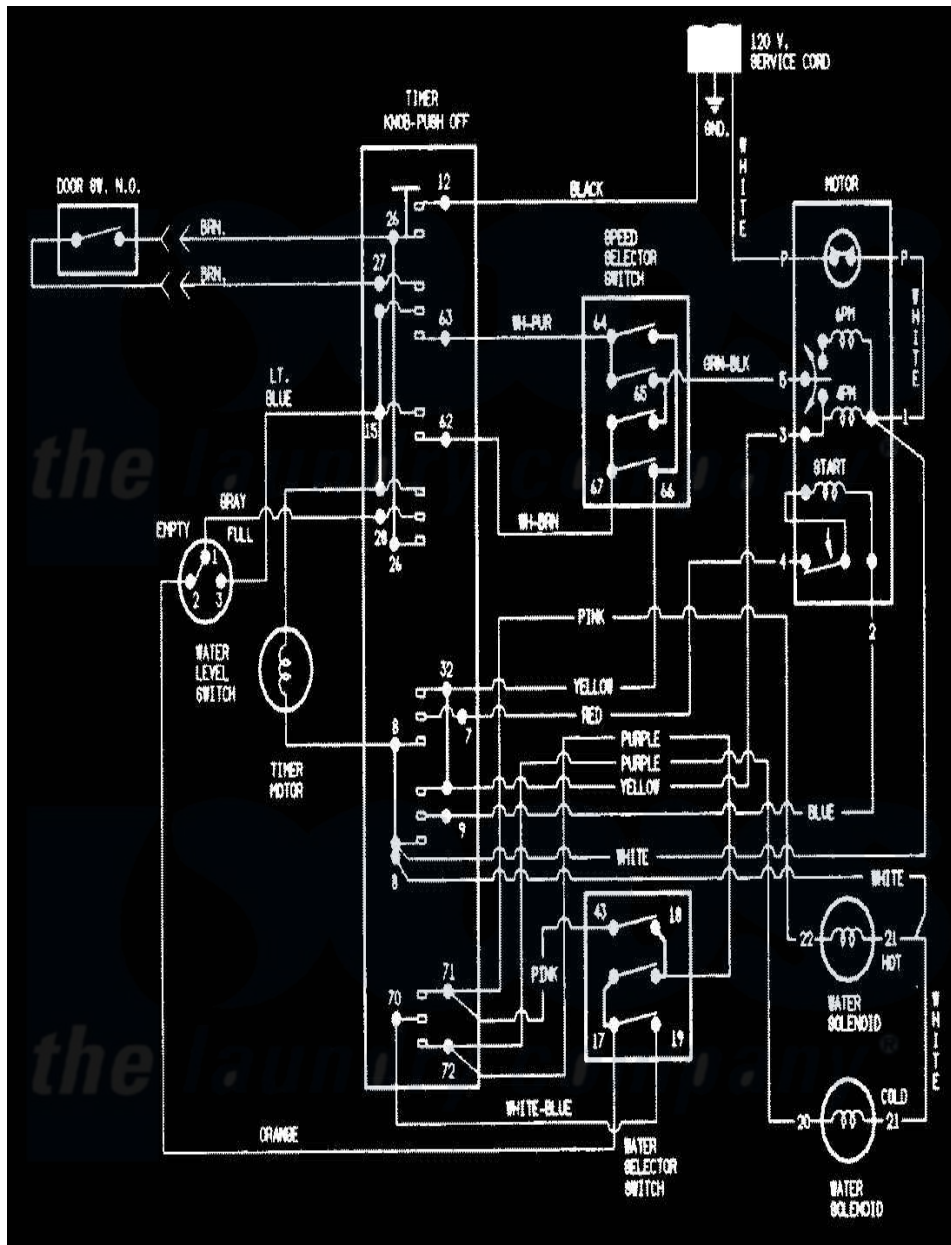

Admiral LATA300AAM 06 - WIRING INFORMATION

Admiral Residential Admiral LATA300AAM Washer Parts Parts Diagram 06 - WIRING INFORMATION
 Click on the part number to view part

Item	Original Part Number	Replaced By	Status	Part Description
NI	15001898		Not Available	WIRING INFORMATION
"	15001239		Not Available	WIRING INFORMATION