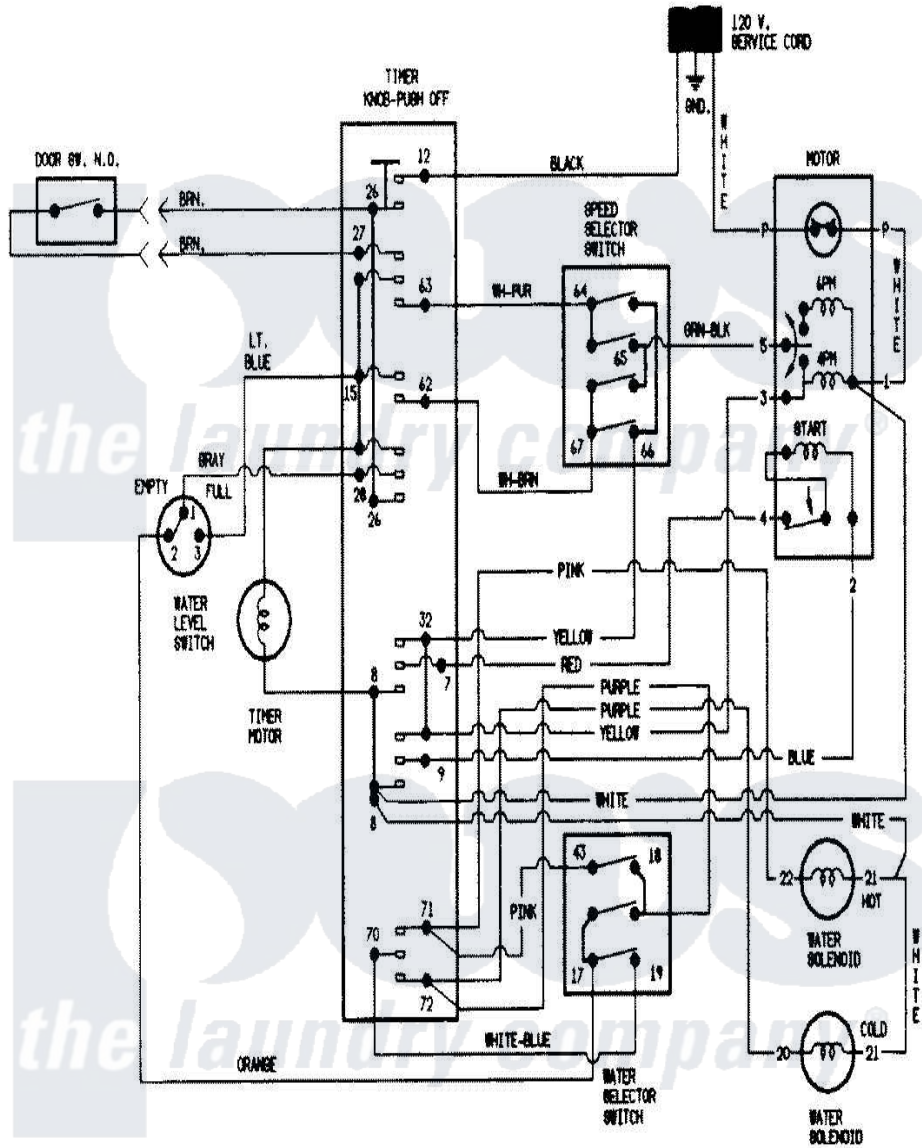

Admiral LATA300AGL 06 - WIRING INFORMATION

Admiral Residential Admiral LATA300AGL Washer Parts Parts Diagram 06 - WIRING INFORMATION
 Click on the part number to view part

Item	Original Part Number	Replaced By	Status	Part Description
NI	15001238		Not Available	WIRING INFORMATION