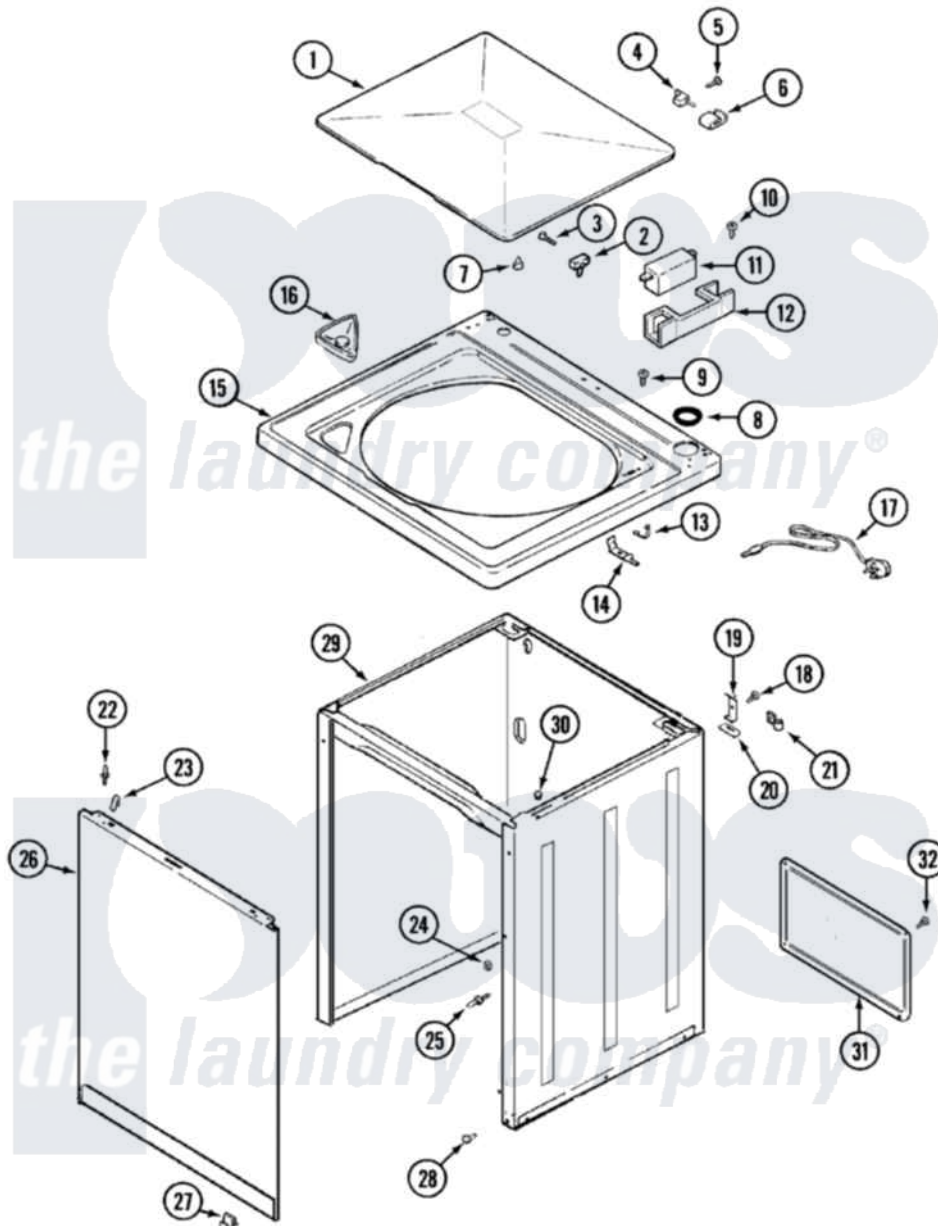

Admiral LATA300AGW 04 - TOP

Admiral [Residential Admiral LATA300AGW Washer Parts](#) Parts Diagram 04 - TOP
 Click on the part number to view part

Item	Original Part Number	Replaced By	Status	Part Description
1	35-2026			Lid
2	25-7436			Nylite Washer
"	43-0057			Actuator, Door Switch
3	25-7438			Screw
4	35-2045			Pin, Hinge
5	25-7893			Screw
6	35-2044			Hinge, Lid
7	35-0581			Bumper, Door
8	35-2063			Bushing, Insulator
9	25-7463	7101P012-60		Screw
10	25-7437	40040701		Screw, Tapping No.6b-20
11	35-2904		Not Available	PAD, LID SWITCH
"	35-3382	12001187		Kit, Lid Switch Assembly
12	35-2795	12001187		Kit, Lid Switch Assembly
13	25-7878			Clip
14	35-3076	12001187		Kit, Lid Switch Assembly

15	35-2739		Top, Cabinet
16	35-2731	21001167	Dispenser, Bleach
17	35-1011		Not Available
"	35-1007		SERVICE CORD
18	25-7732	681414	Strain Relief
19	35-2846		Screw, 10AB X 1/2
20	35-4128		Hinge, Cabinet Top
21	25-7796	596669	Pad, Hinge
22	35-4129		Clamp, Manifold
"	53-0643		Bumper, Cabinet
23	25-7220		Pin, Locator
24	25-0224	3400029	Clip, Cabinet Top
"	53-0200		Nut, Adapter Plate
25	53-0643		Sleeve, Locator Pin
26	35-2084		Pin, Locator
27	53-0120		Panel, Front
28	33-2653		Clip, Front Panel
29	35-2106	21001871	Bumper, Cabinet
30	33-2653		Cabinet
31	35-2108	21001871	Bumper, Cabinet
32	25-7733	681414	Cabinet
			Screw, 10AB X 1/2