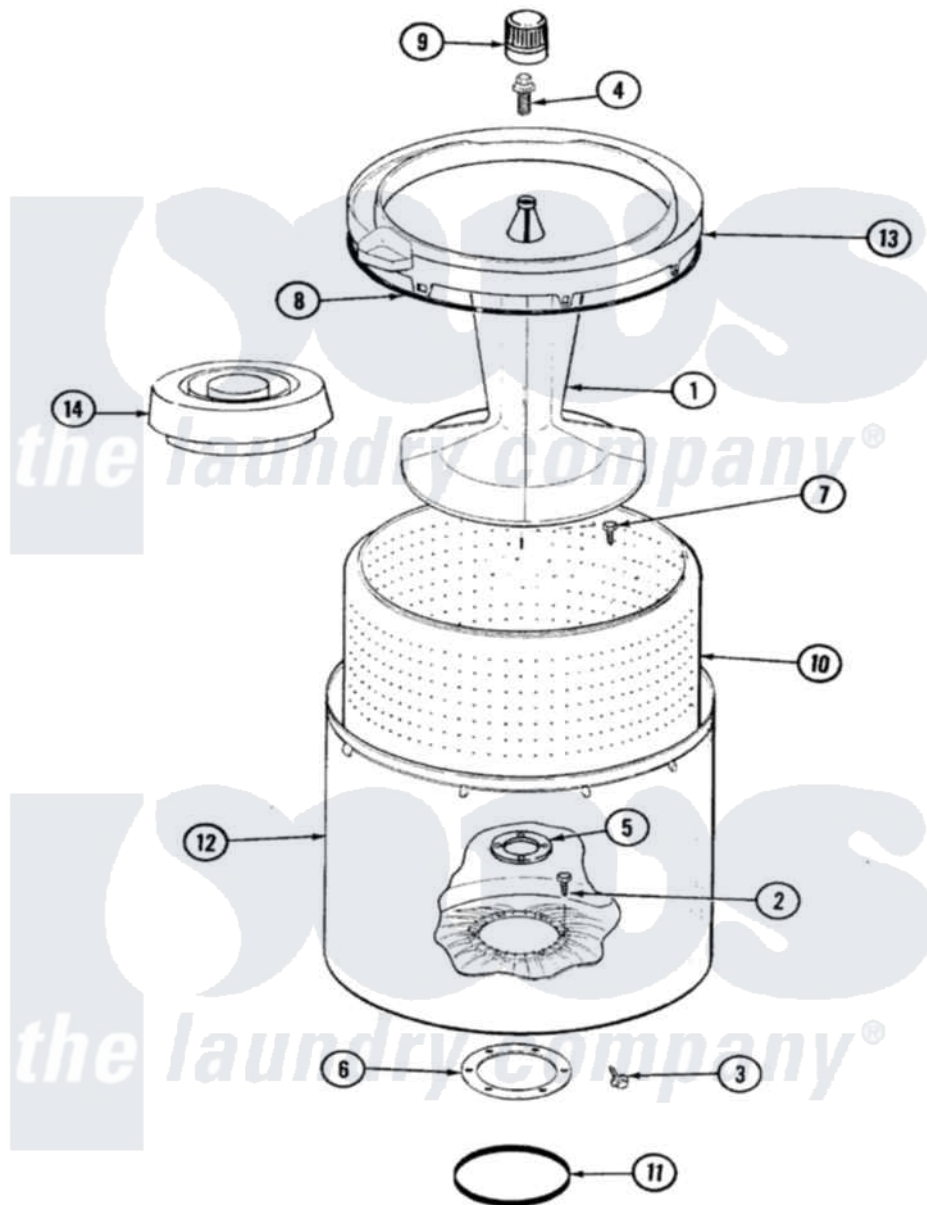

# Admiral LATA300AGW 06 - TUB

Admiral [Residential Admiral LATA300AGW Washer Parts](#) Parts Diagram 06 - TUB  
 Click on the part number to view part

Item	Original Part Number	Replaced By	Status	Part Description
1	<a href="#">35-3580</a>			Agitator
2	25-7947	<a href="#">21001063</a>		Screw, Shoulder
3	25-7953	<a href="#">22002933</a>		Screw
4	25-7948	<a href="#">W10309247</a>		Screw
5	<a href="#">35-3685</a>			Gasket, Basket To Centerpost
6	<a href="#">35-3686</a>			Gasket, Tub To Housing
7	25-7965	<a href="#">3400504</a>		Screw
8	<a href="#">35-2328</a>			Seal, Tub Top
9	<a href="#">35-2733</a>			Cap, Agitator
10	35-3687		Not Available	BASKET, SPIN
11	<a href="#">35-2978</a>			Seal, Tub/Housing
12	<a href="#">35-3700</a>			Tub Assembly
13	35-3578		Not Available	TOP, TUB
"	35-2262		Not Available	SHIELD, TUB TOP
14	<a href="#">35-2550</a>			Dispenser, Rinse