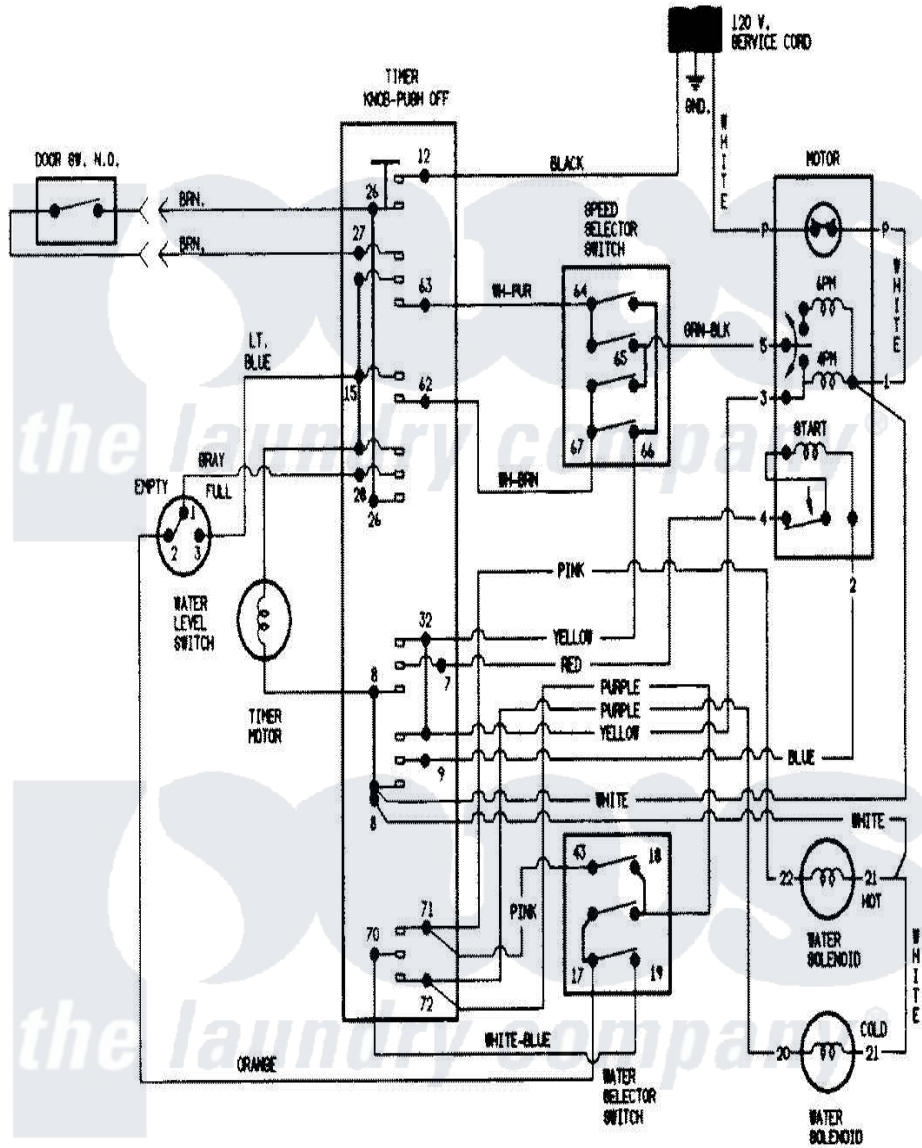

Admiral LATA300AGW 07 - WIRING INFORMATION

Admiral [Residential Admiral LATA300AGW Washer Parts](#) Parts Diagram 07 - WIRING INFORMATION
 Click on the part number to view part

Item	Original Part Number	Replaced By	Status	Part Description
NI	15001238		Not Available	WIRING INFORMATION