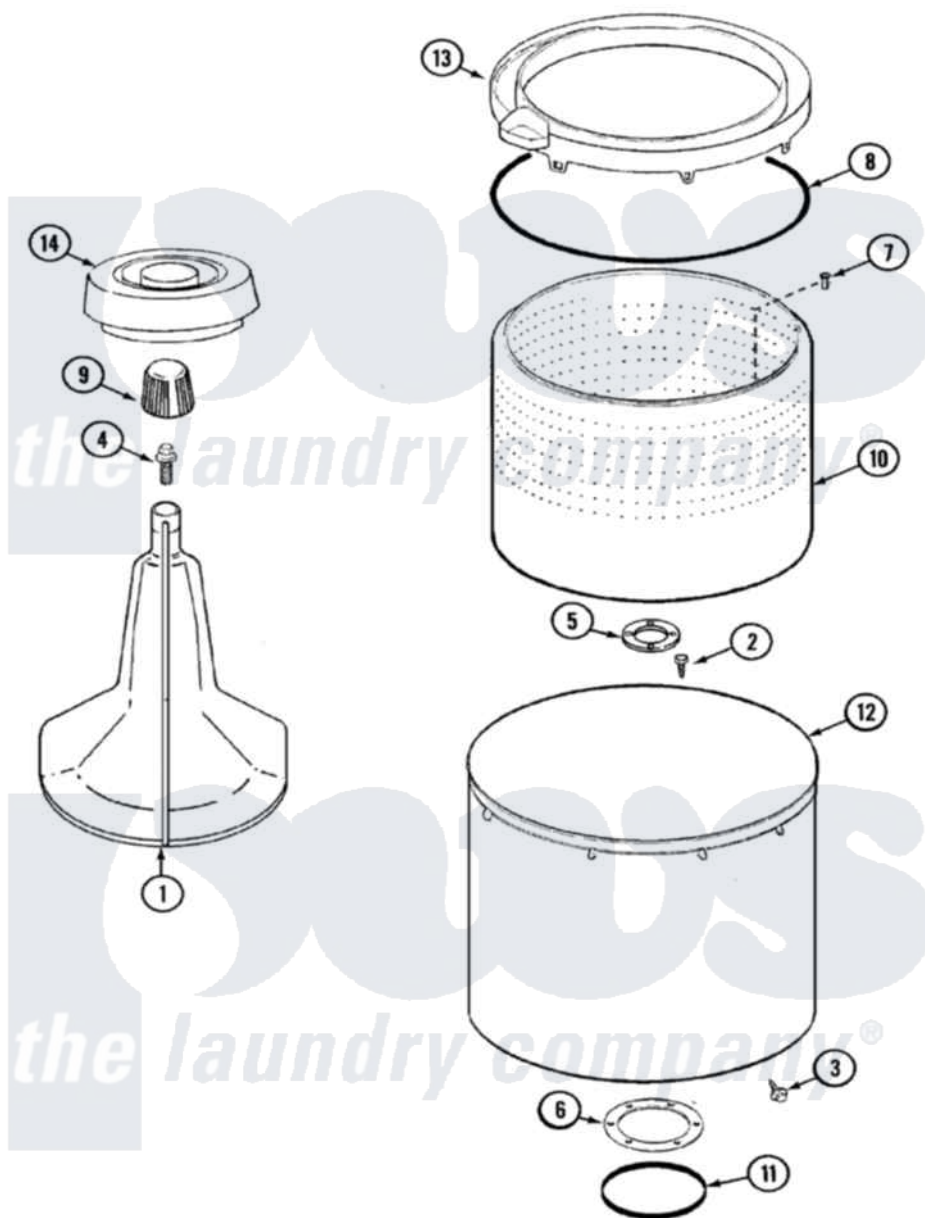

# Admiral LATA400AAE 07 - TUB (LATA400AAE)

Admiral Residential Admiral LATA400AAE Washer Parts Parts Diagram 07 - TUB (LATA400AAE)

Click on the part number to view part

Item	Original Part Number	Replaced By	Status	Part Description
1	<a href="#">35-3580</a>			Agitator
2	25-7947	<a href="#">21001063</a>		Screw, Shoulder
3	25-7953	<a href="#">22002933</a>		Screw
4	25-7948	<a href="#">W10309247</a>		Screw
5	<a href="#">35-3685</a>			Gasket, Basket To Centerpost
6	<a href="#">35-3686</a>			Gasket, Tub To Housing
7	25-7965	<a href="#">3400504</a>		Screw
8	<a href="#">35-2328</a>			Seal, Tub Top
9	<a href="#">35-2733</a>			Cap, Agitator
10	35-3687		Not Available	BASKET, SPIN
11	<a href="#">35-2978</a>			Seal, Tub/Housing
12	<a href="#">35-3700</a>			Tub Assembly
13	35-3578		Not Available	TOP, TUB
"	35-2262		Not Available	SHIELD, TUB TOP
14	<a href="#">35-2550</a>			Dispenser, Rinse