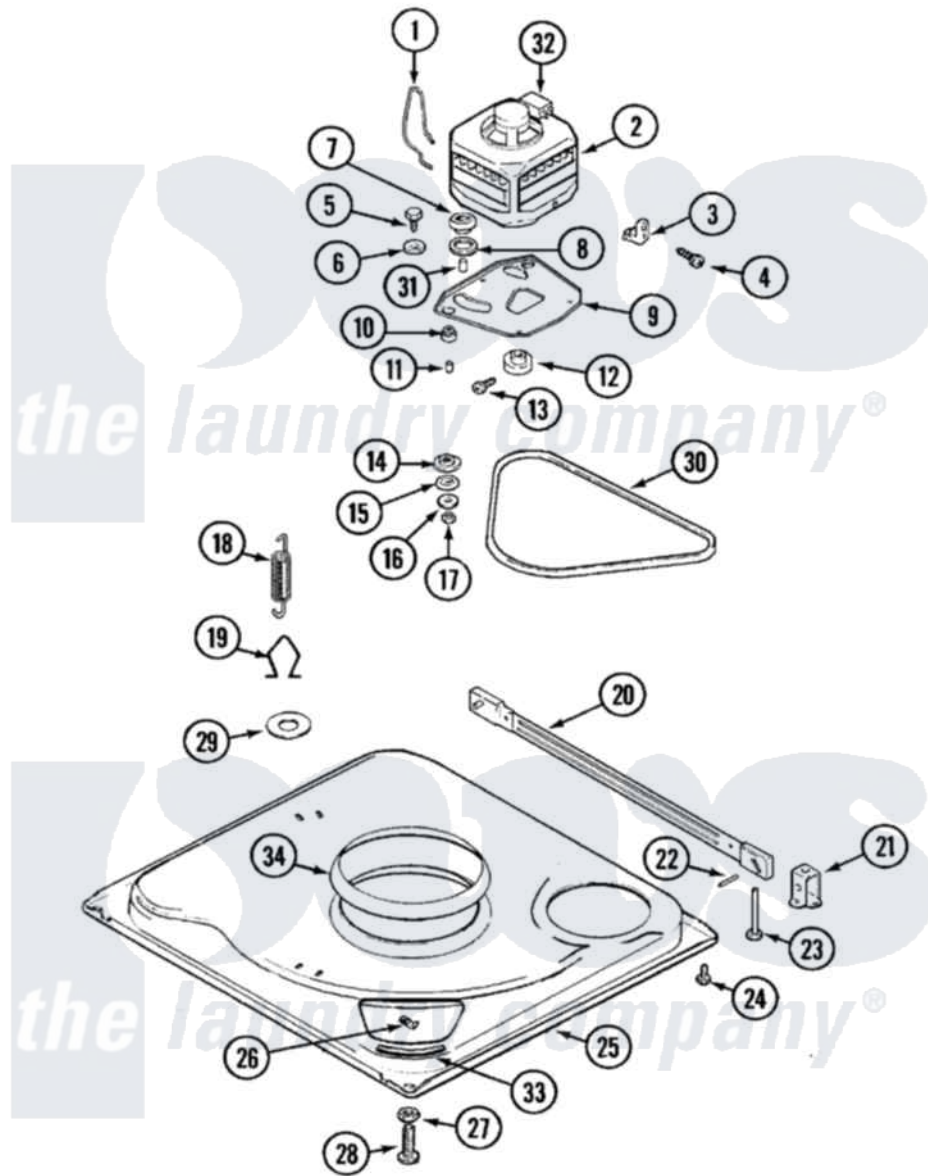

Admiral LATA400AAW 01 - BASE

Admiral [Residential Admiral LATA400AAW Washer Parts](#) Parts Diagram 01 - BASE
 Click on the part number to view part

| Item | Original Part Number | Replaced By | Status | Part Description |
|------|-------------------------|--------------------------|---------------|---|
| 1 | 21001110 | 22004376 | | Spring, Motor Pivot |
| " | 35-0235 | | | Spring, Motor Pivot |
| 2 | 21001112 | | Not Available | MOTOR & PULLEY/PLATE ASSY. |
| " | LA-2002 | | Not Available | MOTOR KIT |
| 3 | 21001109 | 21001486 | | Foot Slide, Isolator |
| " | 33-9945 | | | Slide, Foot |
| 4 | W10124350 | | Not Available | NOT REQUIRED PART OR SEE NOTE SCREW, FOOT SLIDE |
| " | W10124350 | | Not Available | NOT REQUIRED PART OR SEE NOTE SCREW, FOOT SLIDE |
| 5 | 25-7833 | 21001977 | | Screw |
| 6 | 25-7834 | | | Washer, Motor/Base Screw |
| 7 | 33-9946 | | | Isolator, Motor |
| 8 | 33-9944 | 35-3570 | | Washer, Motor Pivot |
| 9 | 21001111 | 21001783 | | Plate And Screw Assembly |