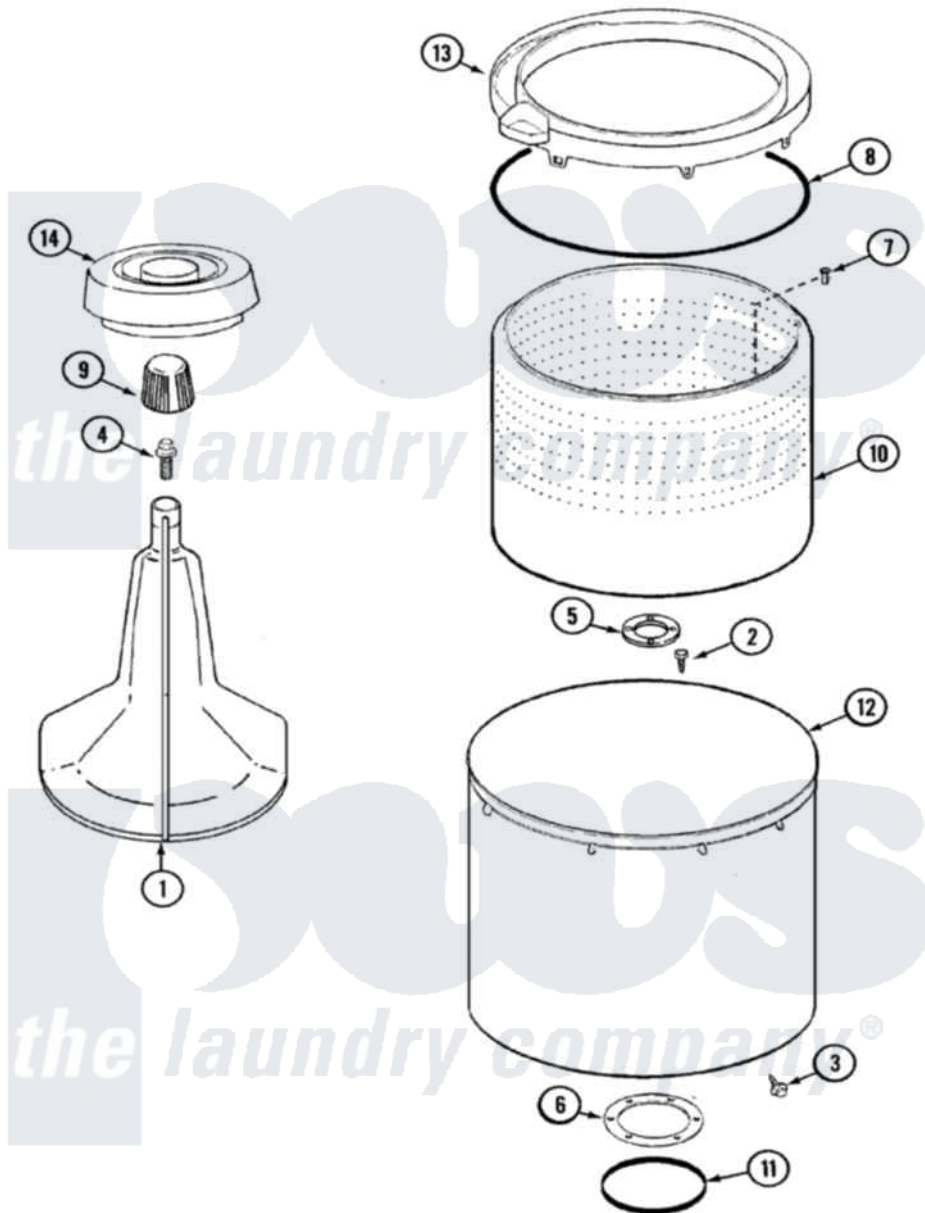

Admiral LATA400AAW 06 - TUB

Admiral [Residential Admiral LATA400AAW Washer Parts](#) Parts Diagram 06 - TUB
 Click on the part number to view part

Item	Original Part Number	Replaced By	Status	Part Description
1	35-3580			Agitator
2	25-7947	21001063		Screw, Shoulder
3	25-7953	22002933		Screw
4	25-7948	W10309247		Screw
5	35-3685			Gasket, Basket To Centerpost
6	35-3686			Gasket, Tub To Housing
7	25-7965	3400504		Screw
8	35-2328			Seal, Tub Top
9	35-2733			Cap, Agitator
10	35-3687		Not Available	BASKET, SPIN
11	35-2978			Seal, Tub/Housing
12	35-3700			Tub Assembly
13	35-3578		Not Available	TOP, TUB
"	35-2262		Not Available	SHIELD, TUB TOP
14	35-2550			Dispenser, Rinse