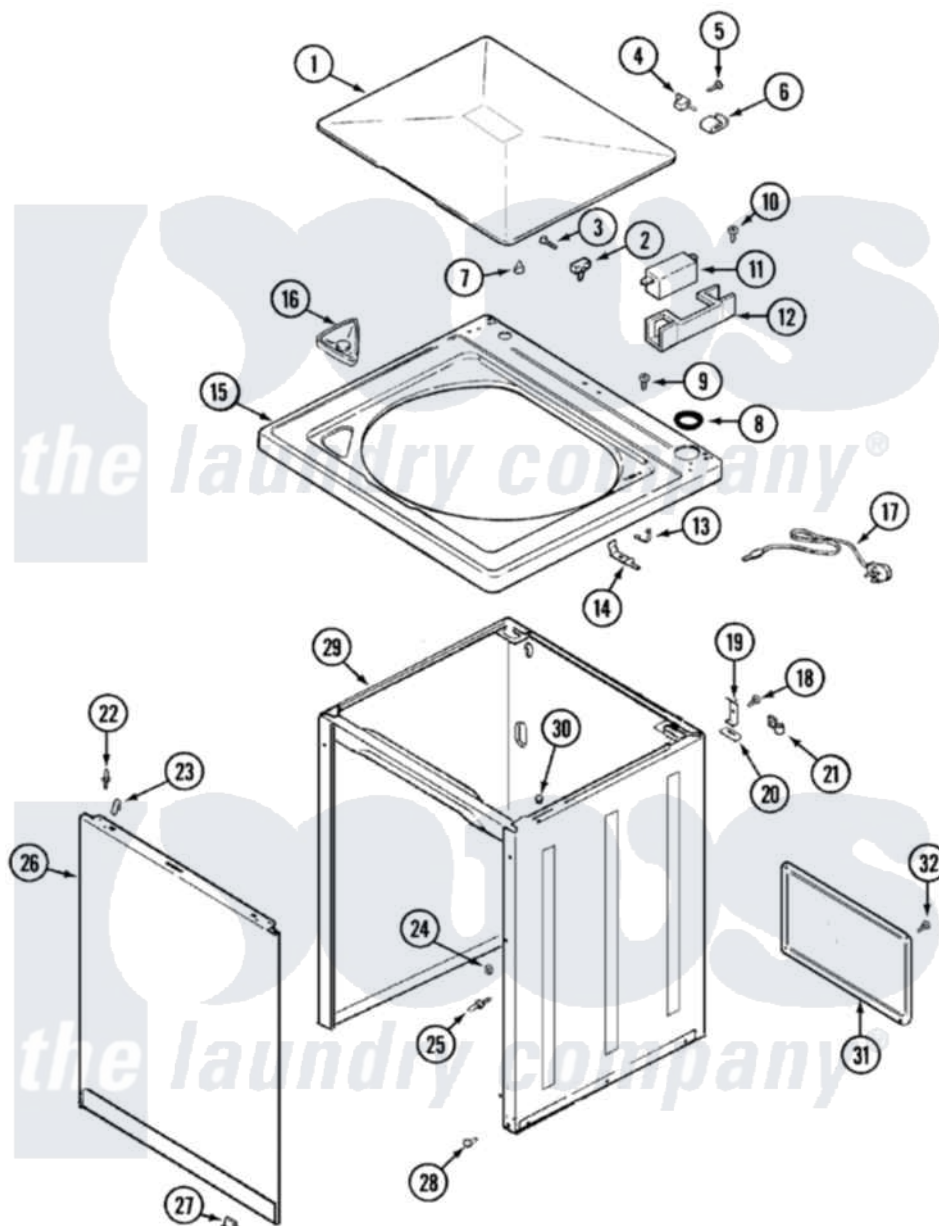

Admiral LATA400AKE 04 - TOP (LATA400AKE)

Admiral Residential Admiral LATA400AKE Washer Parts Parts Diagram 04 - TOP (LATA400AKE)
 Click on the part number to view part

Item	Original Part Number	Replaced By	Status	Part Description
1	35-2026			Lid
2	25-7436			Nylite Washer
"	43-0057			Actuator, Door Switch
3	25-7438			Screw
4	35-2045			Pin, Hinge
5	25-7893			Screw
6	35-2044			Hinge, Lid
7	35-0581			Bumper, Door
8	35-2063			Bushing, Insulator
9	25-7463	7101P012-60		Screw
10	25-7437	40040701		Screw, Tapping No.6b-20
11	35-2904		Not Available	PAD, LID SWITCH
"	35-3382	12001187		Kit, Lid Switch Assembly
12	35-2795	12001187		Kit, Lid Switch Assembly
13	25-7878			Clip
14	35-3076	12001187		Kit, Lid Switch Assembly

15	35-2739		Top, Cabinet
16	21001167		Dispenser, Bleach
"	35-2731	21001167	Dispenser, Bleach
17	35-1011		Not Available
"	35-1007		SERVICE CORD
18	25-7893		Strain Relief
19	33-7450	35-2846	Screw
20	33-0930		Hinge, Cabinet Top
21	25-7796	596669	Pad, Top Hinge
22	53-0643		Clamp, Manifold
23	25-7220		Pin, Locator
24	25-0224	3400029	Clip, Cabinet Top
25	53-0643		Nut, Adapter Plate
26	35-2084		Pin, Locator
27	53-0120		Panel, Front
28	33-2653		Clip, Front Panel
29	35-2106	21001871	Bumper, Cabinet
30	33-2653		Cabinet
31	35-2108	21001871	Bumper, Cabinet
32	25-7733	681414	Cabinet
			Screw, 10AB X 1/2