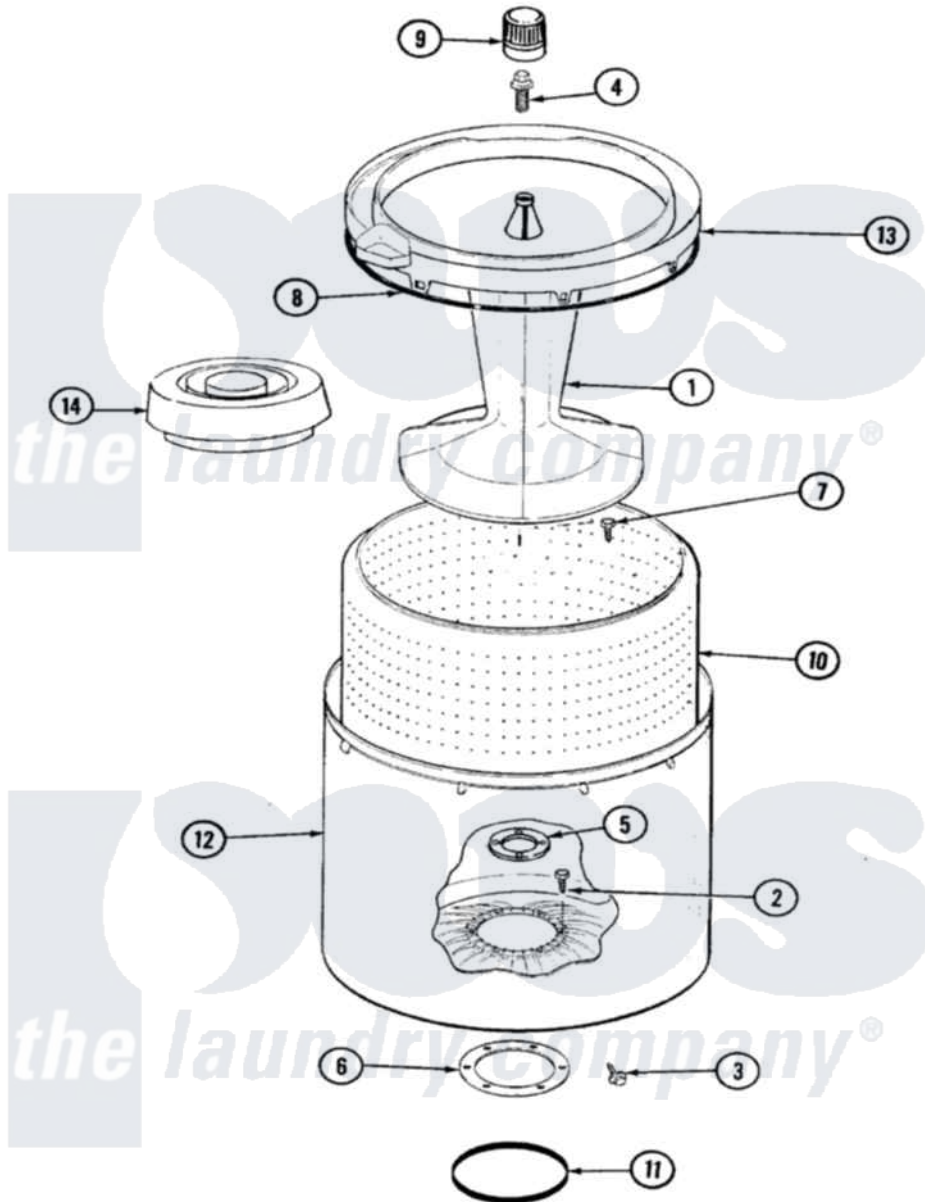

# Admiral LATA400AKE 06 - TUB (LATA400AKE)

Admiral Residential Admiral LATA400AKE Washer Parts Parts Diagram 06 - TUB (LATA400AKE)

Click on the part number to view part

Item	Original Part Number	Replaced By	Status	Part Description
1	<a href="#">35-3580</a>			Agitator
2	25-7947	<a href="#">21001063</a>		Screw, Shoulder
3	25-7953	<a href="#">22002933</a>		Screw
4	25-7948	<a href="#">W10309247</a>		Screw
5	<a href="#">35-3685</a>			Gasket, Basket To Centerpost
6	<a href="#">35-3686</a>			Gasket, Tub To Housing
7	25-7965	<a href="#">3400504</a>		Screw
8	<a href="#">35-2328</a>			Seal, Tub Top
9	<a href="#">35-2733</a>			Cap, Agitator
10	35-3687		Not Available	BASKET, SPIN
11	<a href="#">35-2978</a>			Seal, Tub/Housing
12	<a href="#">35-3700</a>			Tub Assembly
13	35-3578		Not Available	TOP, TUB
"	35-2262		Not Available	SHIELD, TUB TOP
14	<a href="#">35-2550</a>			Dispenser, Rinse