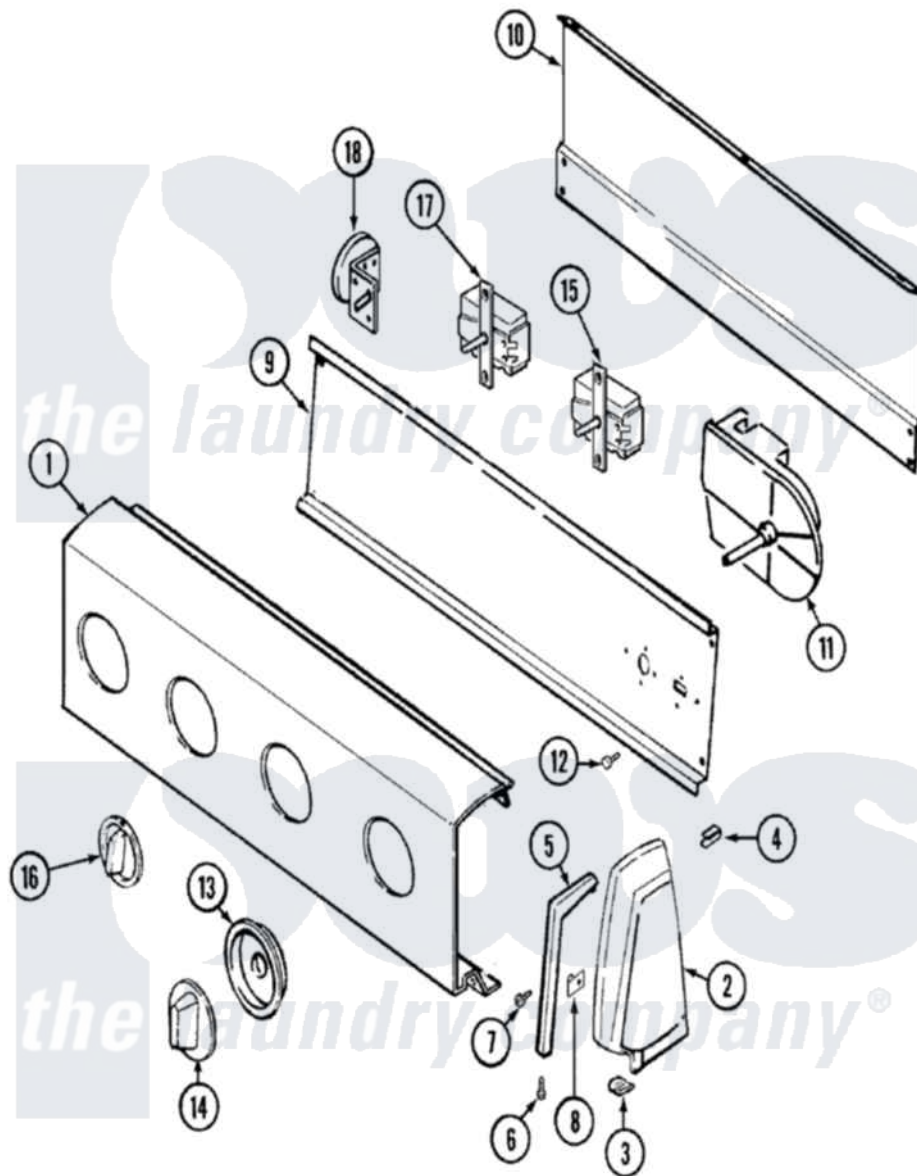

# Admiral LATA400AKL 02 - CONTROL PANEL (LATA400AKL)

Admiral Residential Admiral LATA400AKL Washer Parts Parts Diagram 02 - CONTROL PANEL (LATA400AKL)  
 Click on the part number to view part

Item	Original Part Number	Replaced By	Status	Part Description
1	<a href="#">25-7702</a>			Speedclip, End Cap To Control Panel
"	35-4151		Not Available	PANEL CONTROL
"	<a href="#">25-7793</a>			Screw
2	35-2487	<a href="#">21001451</a>		Cap- End
"	35-2488	<a href="#">21001452</a>		Cap- End
3	<a href="#">25-7851</a>			Speedclip, End Cap To Top
"	25-7697	<a href="#">25-2219</a>		Screw
"	34-9487		Not Available	PLATE, REINFORCEMENT
4	25-7435	<a href="#">33002917</a>		Screw, No.10-16
"	<a href="#">25-7852</a>			Speedclip, Rr Shld To End Cap
5	53-0277		Not Available	TRIM, END CAP (RT)
"	53-0278		Not Available	TRIM, END CAP (LT)
6	<a href="#">25-7760</a>			Screw
7	25-3092	<a href="#">90767</a>		Screw, 8A X 3/8 HeX Washer Head Tapping