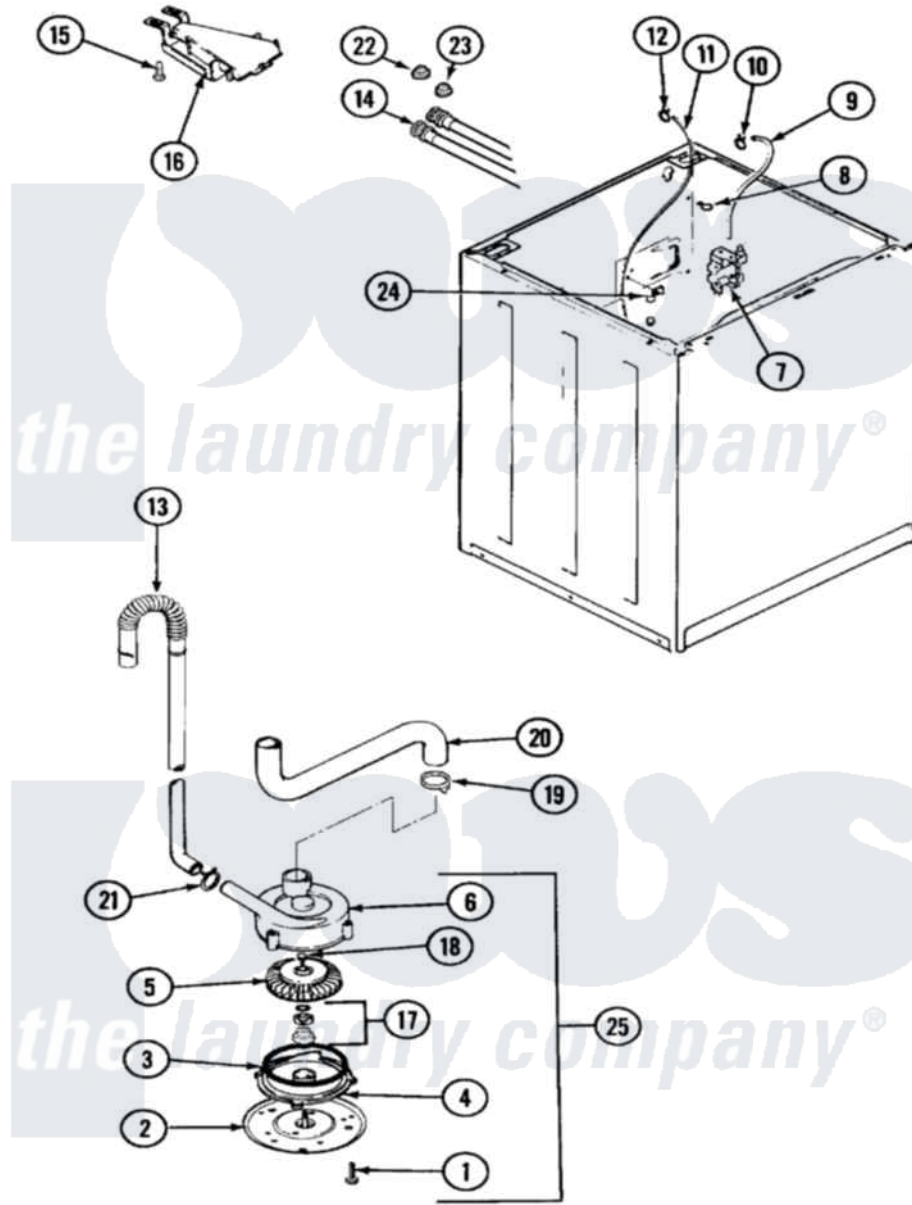

Admiral LATA400AKL 03 - MOTOR & PUMP (LATA400AKL)

Admiral [Residential Admiral LATA400AKL Washer Parts](#) Parts Diagram 03 - MOTOR & PUMP (LATA400AKL)
 Click on the part number to view part

Item	Original Part Number	Replaced By	Status	Part Description
1	25-7405	3196164		Screw
2	33-6035		Not Available	PLATE & PULLEY ASSY.
3	33-6032			Gasket
4	35-2058			Base, Pump
5	35-2057	35-6465		Pump Assem
6	35-2056		Not Available	HOUSING, PUMP
7	35-2375			Valve, Water Mixing-230V
"	25-7220			Clip, Cabinet Top
8	25-7867	596669		Clamp, Manifold
9	35-2378	12002749		Hose, Flume Kit
10	25-7867	596669		Clamp, Manifold
11	35-2322	21001748		Hose, Pressure Switch
"	35-2261		Not Available	PAD, PRESSURE SWITCH HOSE
12	25-7796	596669		Clamp, Manifold
13	33-9537	22003814		Retainer, Drain Hose
"	35-3539	21001872		Hose, Drain

14	35-3401		Inlet Hose Assembly
"	35-3400		Inlet Hose Assembly
15	25-3092	90767	Screw, 8A X 3/8 HeX Washer Head Tapping
16	35-2051	21001760	Flume Assembly / Water Diverter
17	35-0707		Seal, Seat And "O" Ring
18	25-7894	W10001180	Screw
19	25-6068	285655	Clamp, Hose
20	35-3584	21001915	Hose, Tub To Pump
21	25-7080	285655	Clamp, Hose
22	25-7048		Washer
23	33-7313	33-4264N	Strainer And Washer Kit
24	33-6099		Clamp
25	35-2099	35-6465	Pump Assem
"	35-2344		Restrictor, Flow