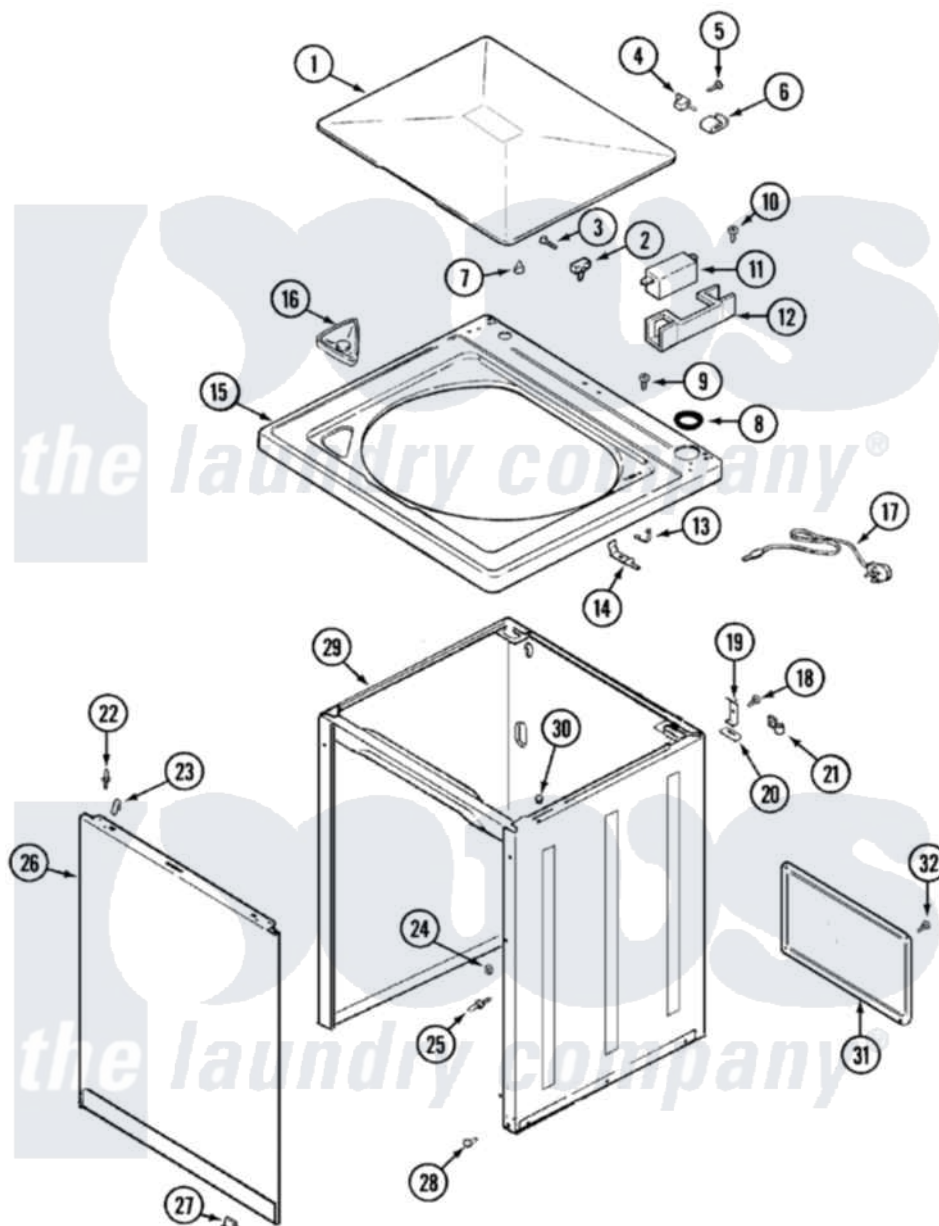

Admiral LATA400AKL 04 - TOP (LATA400AKL)

Admiral Residential Admiral LATA400AKL Washer Parts Parts Diagram 04 - TOP (LATA400AKL)
 Click on the part number to view part

Item	Original Part Number	Replaced By	Status	Part Description
1	35-2026-24		Not Available	LID (ALM)
2	25-7436			Nylite Washer
"	43-0057			Actuator, Door Switch
3	25-7438			Screw
4	35-2045			Pin, Hinge
5	25-7893			Screw
6	35-2044			Hinge, Lid
7	35-0581			Bumper, Door
8	35-2063			Bushing, Insulator
9	25-7463	7101P012-60		Screw
10	25-7437	40040701		Screw, Tapping No.6b-20
11	35-2904		Not Available	PAD, LID SWITCH
"	35-3382	12001187		Kit, Lid Switch Assembly
12	35-2795	12001187		Kit, Lid Switch Assembly
13	25-7878			Clip
14	35-3076	12001187		Kit, Lid Switch Assembly

15	35-2739-24	Not Available	TOP, CABINET (ALM)
16	21001167		Dispenser, Bleach
"	35-2731	21001167	Dispenser, Bleach
17	35-1011	Not Available	SERVICE CORD
"	35-1007		Strain Relief
18	25-7893		Screw
19	33-7450	35-2846	Hinge, Cabinet Top
20	33-0930		Pad, Top Hinge
21	25-7796	596669	Clamp, Manifold
22	53-0643		Pin, Locator
23	25-7220		Clip, Cabinet Top
24	25-0224	3400029	Nut, Adapter Plate
25	53-0643		Pin, Locator
26	35-2084-24		Panel, Front
27	53-0120		Clip, Front Panel
28	33-2653		Bumper, Cabinet
29	35-2106-24	12001802	Kit, Cabinet/Rear Shield
30	33-2653		Bumper, Cabinet
31	35-2108	21001871	Cabinet
32	25-7733	681414	Screw, 10AB X 1/2