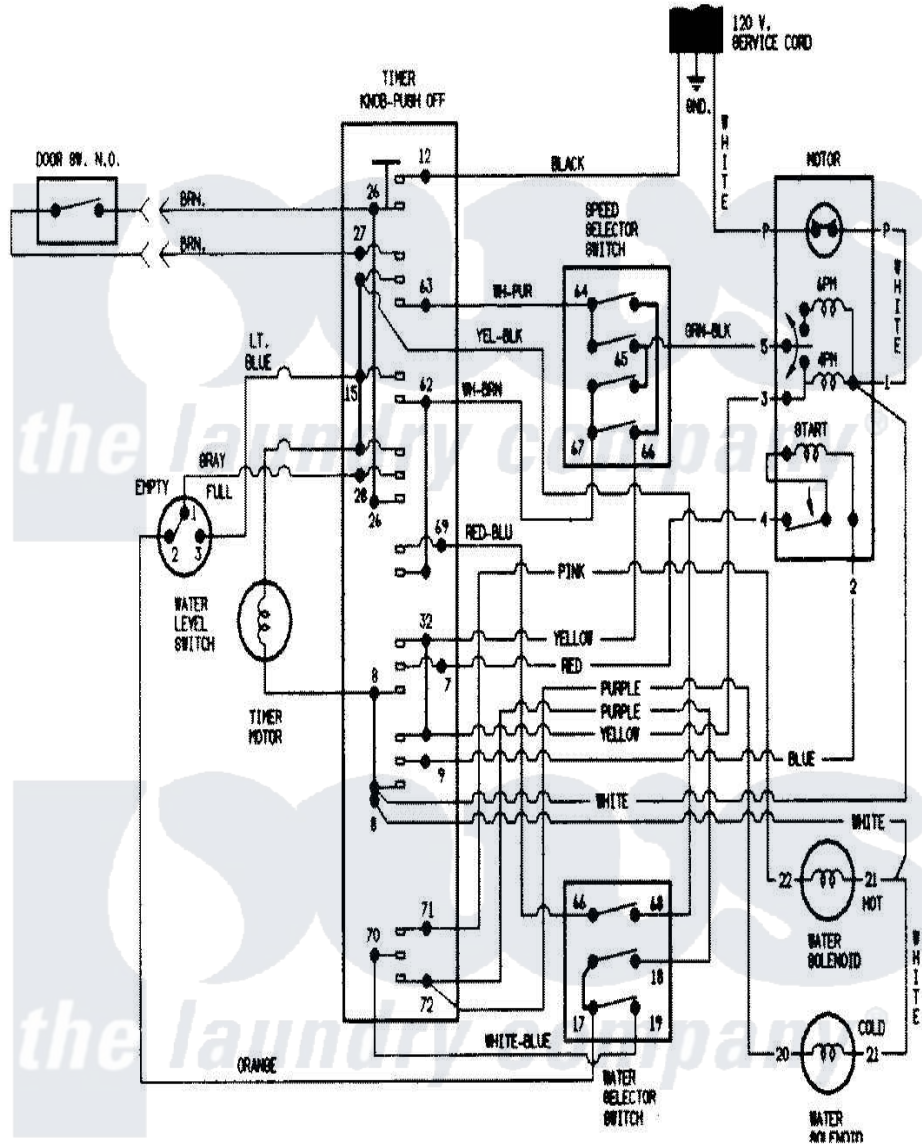

Admiral LATA400AKL 07 - WIRING INFORMATION (LATA400AKL)

Admiral Residential Admiral LATA400AKL Washer Parts Parts Diagram 07 - WIRING INFORMATION (LATA400AKL)

[Click on the part number to view part](#)

Item	Original Part Number	Replaced By	Status	Part Description
NI	15001237		Not Available	WIRING INFORMATION