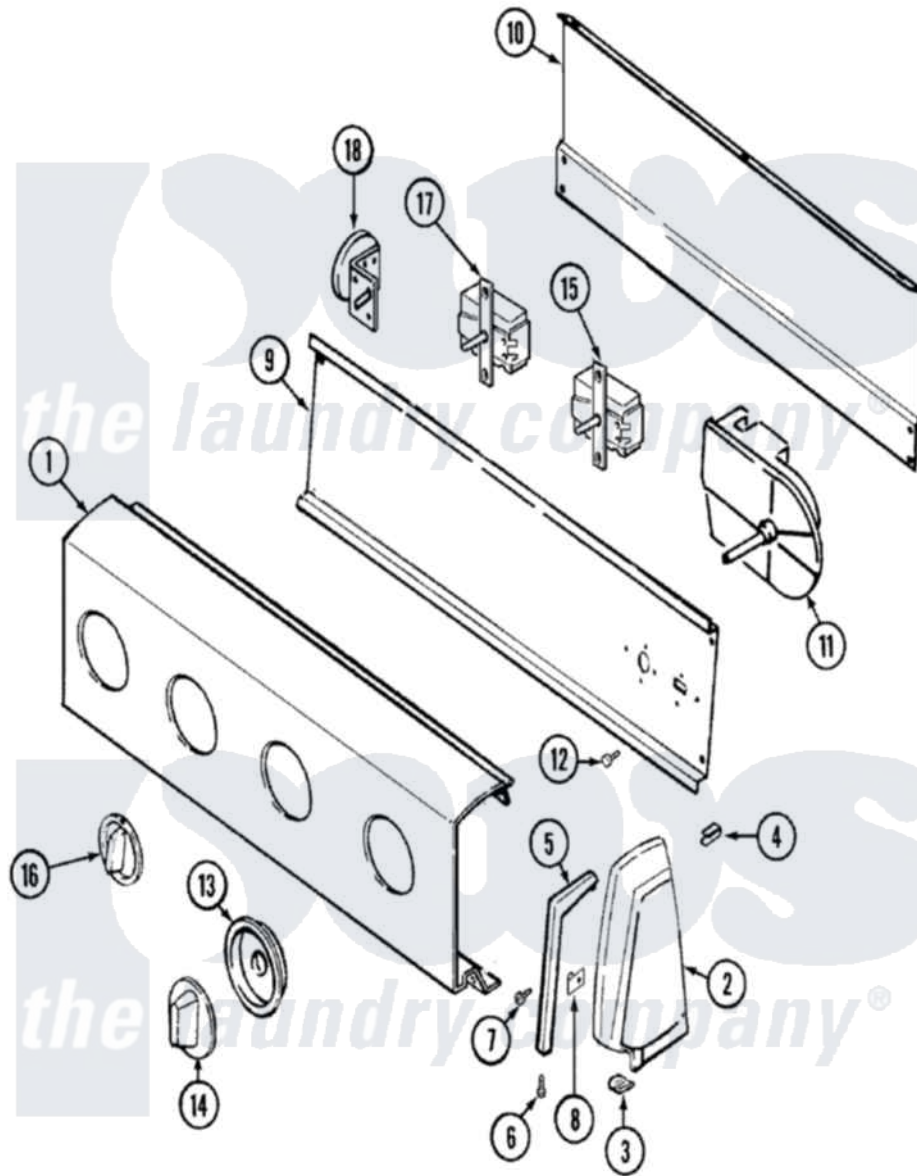

# Admiral LATA400ASE 02 - CONTROL PANEL

Admiral [Residential Admiral LATA400ASE Washer Parts](#) Parts Diagram 02 - CONTROL PANEL  
 Click on the part number to view part

Item	Original Part Number	Replaced By	Status	Part Description
1	<a href="#">25-7702</a>			Speedclip, End Cap To Control Panel
"	35-4152		Not Available	PANEL CONTROL
"	<a href="#">25-7793</a>			Screw
2	35-2668	<a href="#">21001453</a>		Cap- End
"	35-2669		Not Available	CAP, END (LT)(WHT)
3	<a href="#">25-7851</a>			Speedclip, End Cap To Top
"	25-7697	<a href="#">25-2219</a>		Screw
"	34-9487		Not Available	PLATE, REINFORCEMENT
4	25-7435	<a href="#">33002917</a>		Screw, No.10-16
"	<a href="#">25-7852</a>			Speedclip, Rr Shld To End Cap
5	53-0277		Not Available	TRIM, END CAP (RT)
"	53-0278		Not Available	TRIM, END CAP (LT)
6	<a href="#">25-7760</a>			Screw
7	25-3092	<a href="#">90767</a>		Screw, 8A X 3/8 HeX Washer Head Tapping