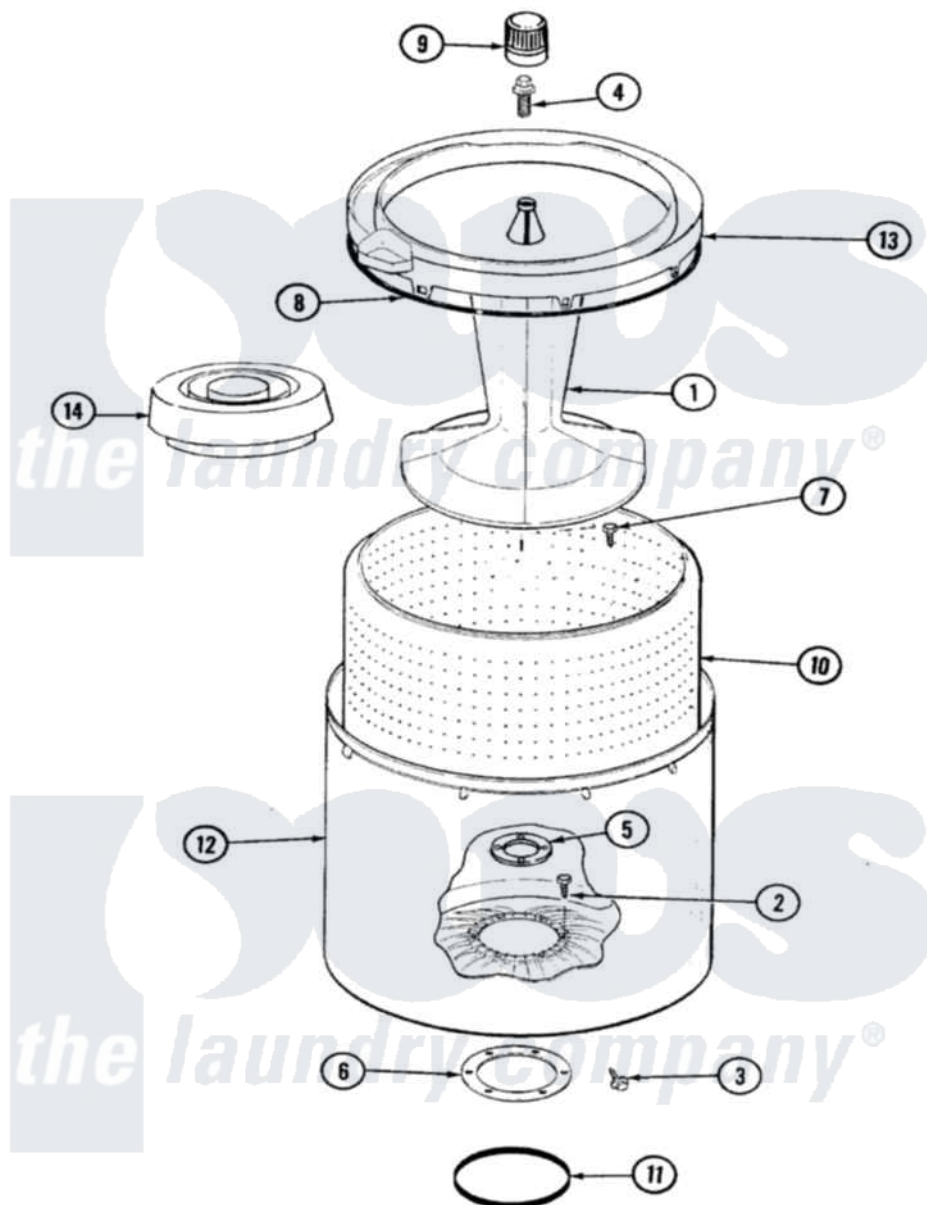

Admiral LATA400ASE 06 - TUB

Admiral [Residential Admiral LATA400ASE Washer Parts](#) Parts Diagram 06 - TUB
 Click on the part number to view part

Item	Original Part Number	Replaced By	Status	Part Description
1	35-3580			Agitator
2	25-7947	21001063		Screw, Shoulder
3	25-7953	22002933		Screw
4	25-7948	W10309247		Screw
5	35-3685			Gasket, Basket To Centerpost
6	35-3686			Gasket, Tub To Housing
7	25-7965	3400504		Screw
8	35-2328			Seal, Tub Top
9	35-2733			Cap, Agitator
10	35-3687		Not Available	BASKET, SPIN
11	35-2978			Seal, Tub/Housing
12	35-3700			Tub Assembly
13	35-3578		Not Available	TOP, TUB
"	35-2262		Not Available	SHIELD, TUB TOP
14	35-2550			Dispenser, Rinse