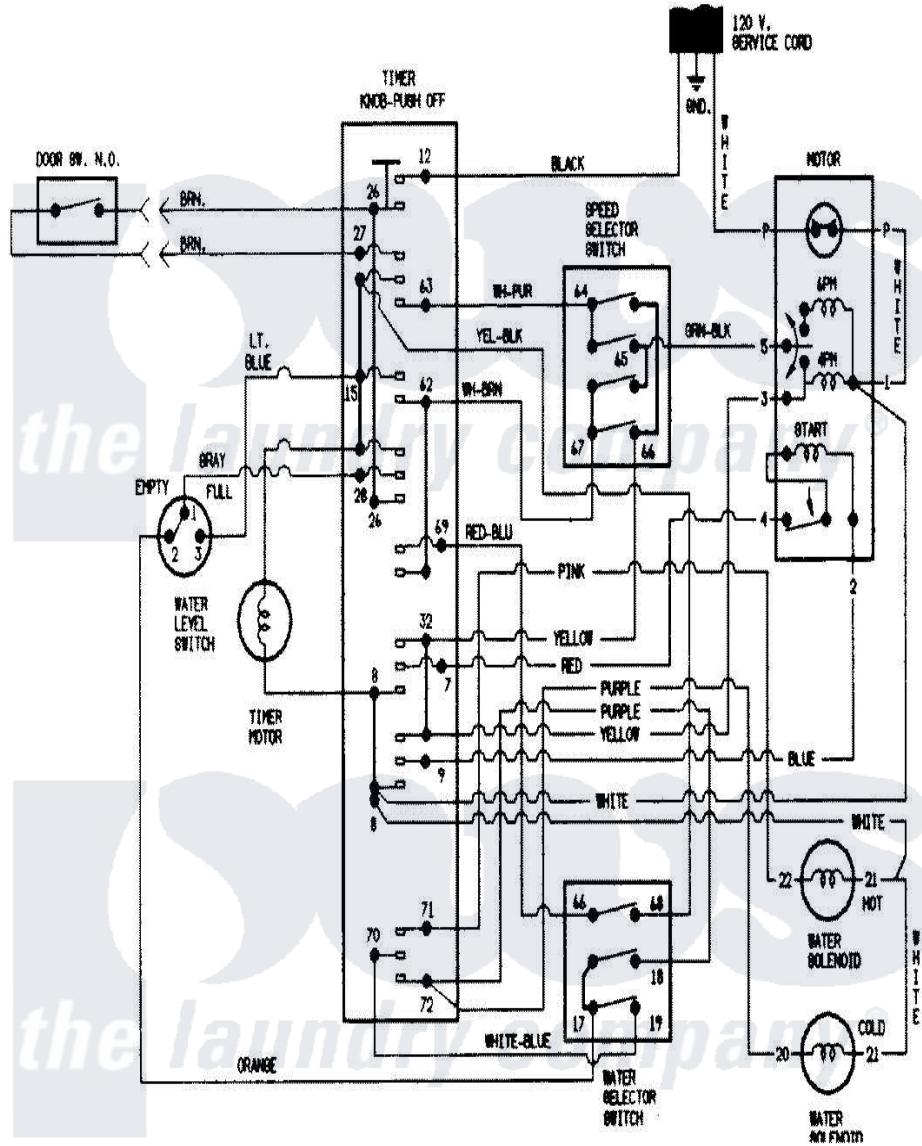

Admiral LATA400ASE 07 - WIRING INFORMATION

Admiral [Residential Admiral LATA400ASE Washer Parts](#) Parts Diagram 07 - WIRING INFORMATION
 Click on the part number to view part

Item	Original Part Number	Replaced By	Status	Part Description
NI	15001237		Not Available	WIRING INFORMATION