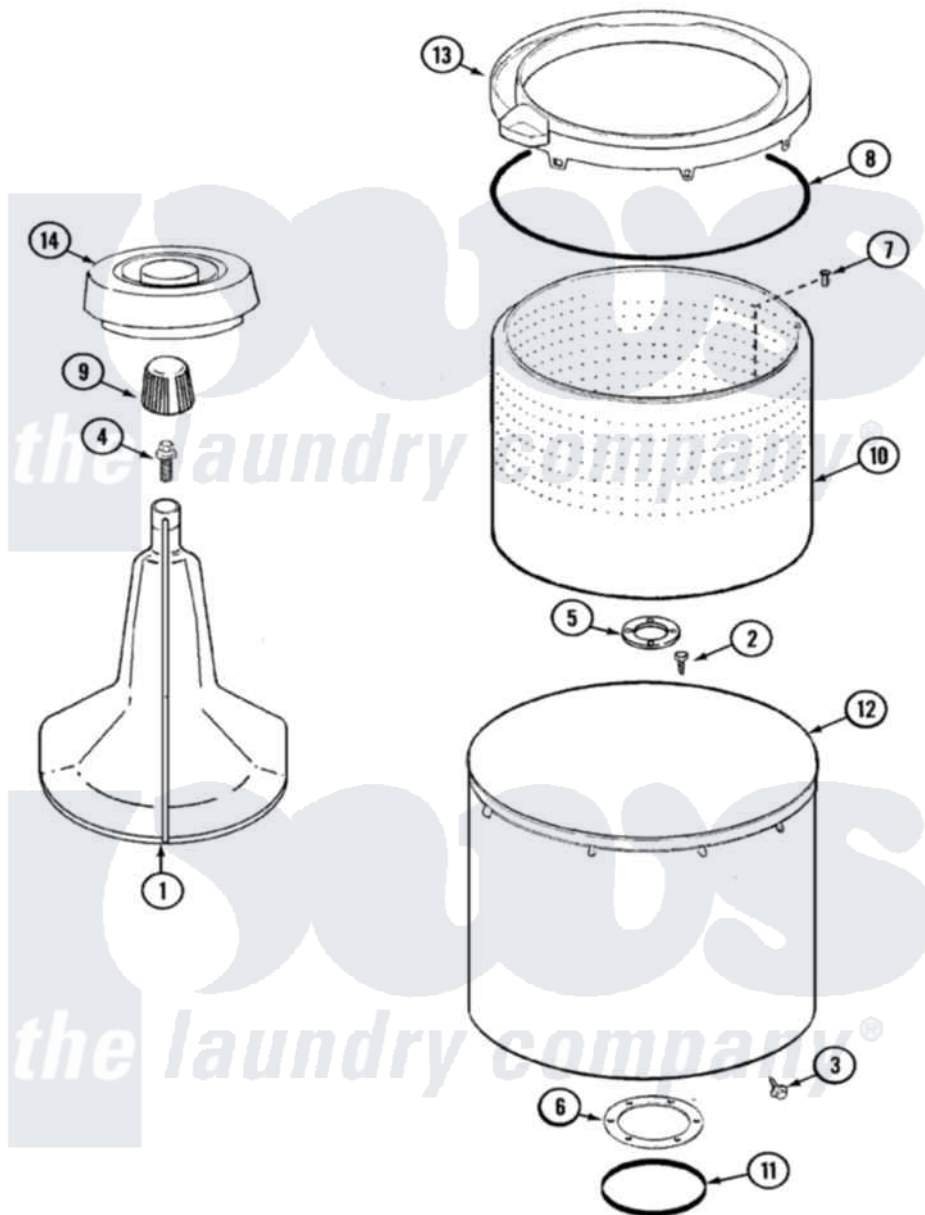

Admiral LATA401AGE 07 - TUB

Admiral [Residential Admiral LATA401AGE Washer Parts](#) Parts Diagram 07 - TUB
 Click on the part number to view part

Item	Original Part Number	Replaced By	Status	Part Description
1	35-3580			Agitator
2	25-7947	21001063		Screw, Shoulder
3	25-7953	22002933		Screw
4	25-7948	W10309247		Screw
5	35-3685			Gasket, Basket To Centerpost
6	35-3686			Gasket, Tub To Housing
7	25-7965	3400504		Screw
8	35-2328			Seal, Tub Top
9	35-2733			Cap, Agitator
10	35-3687		Not Available	BASKET, SPIN
11	35-2978			Seal, Tub/Housing
12	35-3700			Tub Assembly
13	35-3578		Not Available	TOP, TUB
"	35-2262		Not Available	SHIELD, TUB TOP
14	35-2550			Dispenser, Rinse