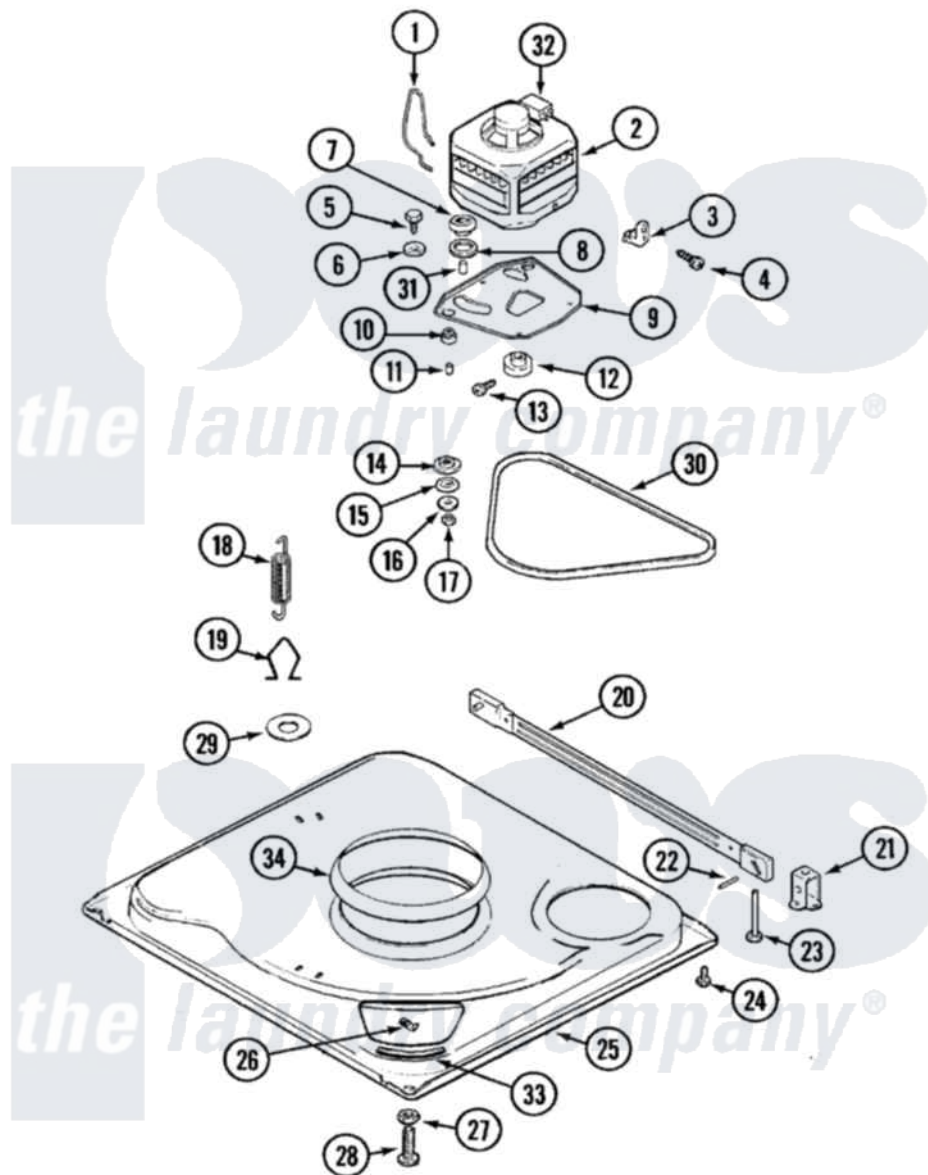

Admiral LATA500AAE 01 - BASE (LATA500AAE)

Admiral [Residential Admiral LATA500AAE Washer Parts](#) Parts Diagram 01 - BASE (LATA500AAE)
 Click on the part number to view part

Item	Original Part Number	Replaced By	Status	Part Description
1	35-0235			Spring, Motor Pivot
"	21001110	22004376		Spring, Motor Pivot
2	21001170			Motor And Pulley/Plate Assembly
"	21001400			Motor/Plate Assembly
"	LA-2002		Not Available	MOTOR KIT
3	33-9945			Slide, Foot
"	21001109	21001486		Foot Slide, Isolator
4	25-7418	33001178		Back, Tumbler
5	25-7833	21001977		Screw
6	25-7834			Washer, Motor/Base Screw
7	33-9946			Isolator, Motor
8	35-3570			Washer, Motor Pivot
9	21001111	21001783		Plate And Screw Assembly
"	35-2810	21001783		Plate And Screw Assembly
10	35-3646			Isolator, Motor Plate
"	35-3646			Isolator, Motor Plate

11	25-7831		Spacer, Mounting
12	21001108		Pulley, Motor
"	35-2124	W10143344	Pulley
13	25-7117		Set Screw
14	33-9943	35-3571	Slide, Motor Pivot
15	33-9967		Washer, Motor Isolator
16	25-7047		Washer, Flat
17	25-7325	Y707702	Locknut
18	35-3658		Spring, Suspension
"	21001138	22002922	Tool, Spring Removal
"	21001165		Spring, Suspension
19	35-2976	Not Available	HOOK, SUSPENSION SPRING
"	21001166		Hook, Suspension Spring
20	35-2049	21001881	Bar, Stabilizer
21	35-2046		Bracket, Stabilizer
22	35-2052		Pin, Stabilizer
23	35-3020	22004469	Leg And Foot Self Stabilizing
24	25-7828	489483	Screw 10-32 X 1/2
25	35-2984	Not Available	BASE
"	21001169	12002701	Base Kit
26	25-7838	25-7845	Speednut, Motor
27	25-7915		Hex Nut
28	35-0772	25001119	Foot And Pad Assembly
"	35-0837	25001119	Foot And Pad Assembly
29	Y25-7951		Washer, Suspension Hook
30	21352320		Belt, Drive
31	25-7830		Spacer
32	33-9765		Switch, Motor
33	35-2065		Pad, Motor Plate
34	21001161	21002026	Snubber
"	35-3788	21002026	Snubber