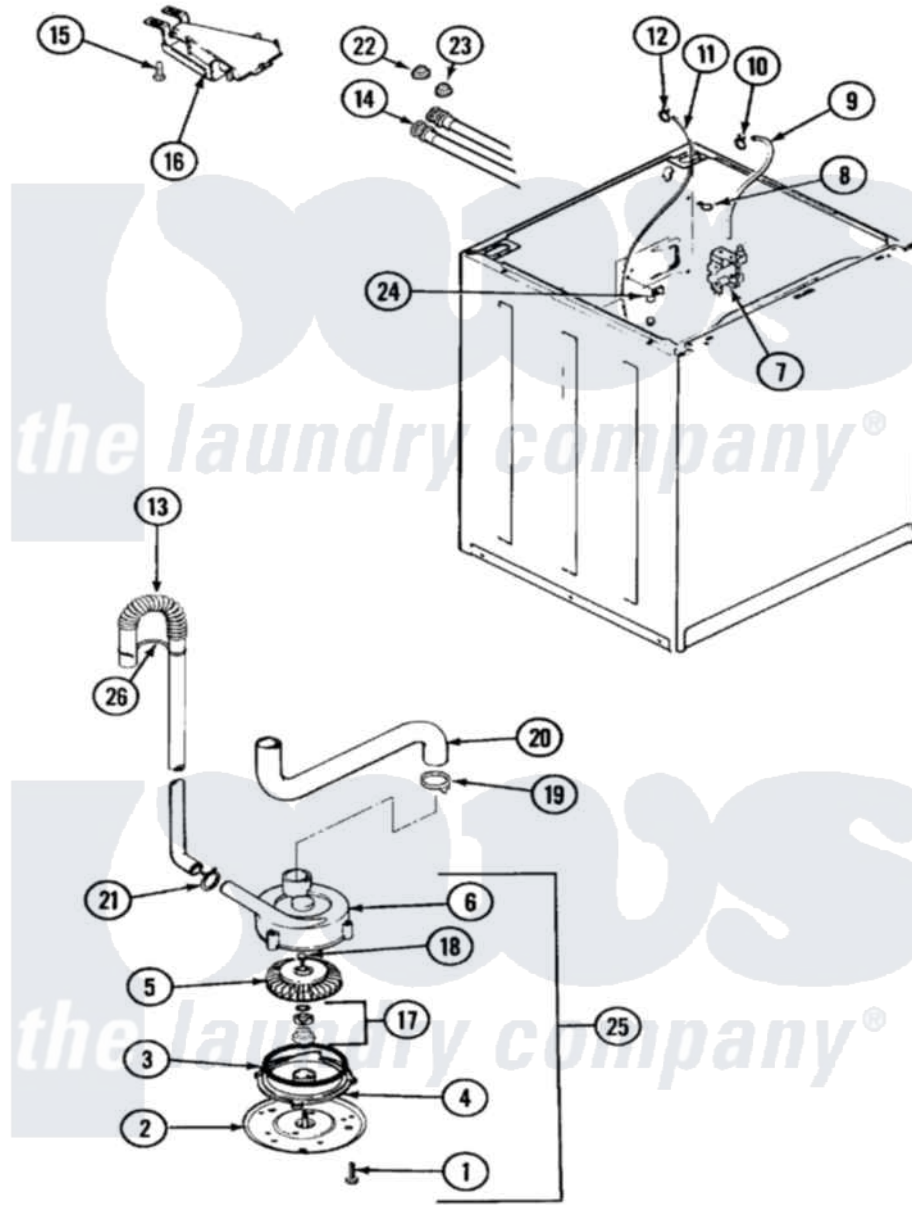

Admiral LATA500AAE 03 - MOTOR & PUMP (LATA500AAE)

Admiral [Residential Admiral LATA500AAE Washer Parts](#) Parts Diagram 03 - MOTOR & PUMP (LATA500AAE)
 Click on the part number to view part

Item	Original Part Number	Replaced By	Status	Part Description
1	25-7405	3196164		Screw
2	33-6035		Not Available	PLATE & PULLEY ASSY.
3	33-6032			Gasket
4	35-2058			Base, Pump
5	35-2057	35-6465		Pump Assem
6	35-2056		Not Available	HOUSING, PUMP
7	21001378	35-2374N		Valve, Water
"	21001396	35-2374N		Valve, Water
"	35-2374	35-2374N		Valve, Water
"	25-7220			Clip, Cabinet Top
8	25-7867	596669		Clamp, Manifold
9	35-2378	12002749		Hose, Flume Kit
10	25-7867	596669		Clamp, Manifold
11	35-2261		Not Available	PAD, PRESSURE SWITCH HOSE
"	21001060	21001748		Hose, Pressure Switch
12	25-7796	596669		Clamp, Manifold

13	35-3538	21001872	Hose, Drain
"	35-3539	21001872	Hose, Drain
14	33-7891	89503	Hose-Inlet
"	35-0874	76313	Hosefill
15	25-3092	90767	Screw, 8A X 3/8 HeX Washer Head Tapping
16	35-2051	21001760	Flume Assembly / Water Diverter
17	35-0707		Seal, Seat And "O" Ring
18	25-7894	W10001180	Screw
19	25-6068	285655	Clamp, Hose
20	35-3584	21001915	Hose, Tub To Pump
21	25-7080	285655	Clamp, Hose
22	25-7048		Washer
23	33-7313	33-4264N	Strainer And Washer Kit
24	33-6099		Clamp
25	35-2099	35-6465	Pump Assem
"	35-2344		Restrictor, Flow
26	33-9537	22003814	Retainer, Drain Hose