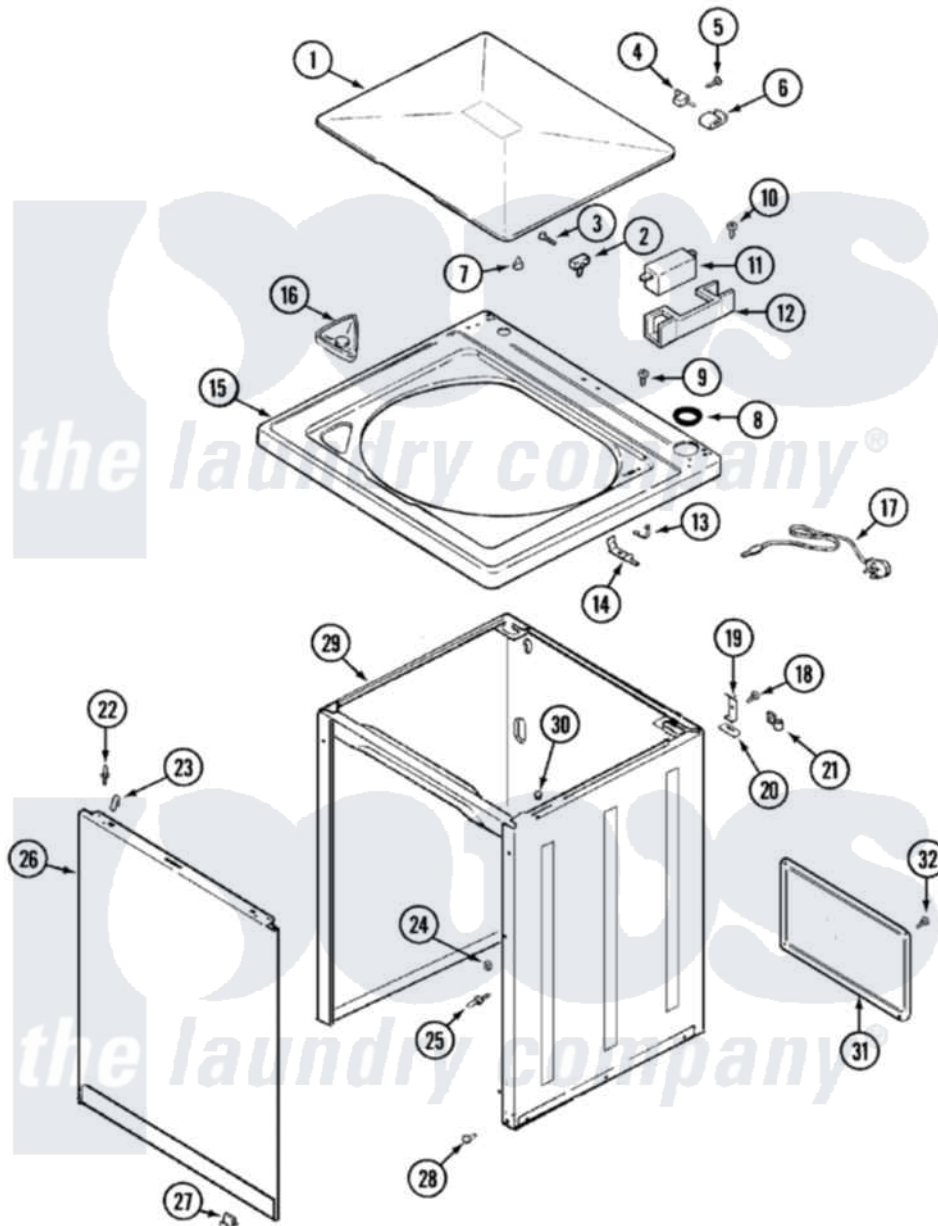

Admiral LATA500AAE 04 - TOP (LATA500AAE)

Admiral Residential Admiral LATA500AAE Washer Parts Parts Diagram 04 - TOP (LATA500AAE)
 Click on the part number to view part

Item	Original Part Number	Replaced By	Status	Part Description
1	35-2026			Lid
2	25-7436			Nylite Washer
"	43-0057			Actuator, Door Switch
3	25-7438			Screw
4	35-2045			Pin, Hinge
5	25-7893			Screw
6	35-2044			Hinge, Lid
7	35-0581			Bumper, Door
8	35-2063			Bushing, Insulator
9	25-7463	7101P012-60		Screw
10	25-7437	40040701		Screw, Tapping No.6b-20
"	21001136	3400872		Screw, 8-18 X 3/8
11	21001137	12001187		Kit, Lid Switch Assembly
"	21001148	12001187		Kit, Lid Switch Assembly
"	35-2904		Not Available	PAD, LID SWITCH
"	35-3382	12001187		Kit, Lid Switch Assembly

12	21001135		Housing, Lid Switch
"	35-2795	12001187	Kit, Lid Switch Assembly
13	25-7878		Clip
14	21001134		Lever, Lid Switch
"	35-3076	12001187	Kit, Lid Switch Assembly
15	21001281		Damper, Sound Pad
"	35-2739		Top, Cabinet
16	35-2731	21001167	Dispenser, Bleach
"	21001167		Dispenser, Bleach
17	35-0680	Not Available	CORD, POWER
18	25-7893		Screw
19	33-7450	35-2846	Hinge, Cabinet Top
20	33-0930		Pad, Top Hinge
21	25-7796	596669	Clamp, Manifold
22	53-0643		Pin, Locator
23	25-7220		Clip, Cabinet Top
24	25-0224	3400029	Nut, Adapter Plate
25	53-0643		Pin, Locator
26	35-4200	21001281	Damper, Sound Pad
"	35-2084		Panel, Front
27	53-0120		Clip, Front Panel
28	33-2653		Bumper, Cabinet
29	35-2106	21001871	Cabinet
30	33-2653		Bumper, Cabinet
31	35-2108	21001871	Cabinet
32	25-7733	681414	Screw, 10AB X 1/2