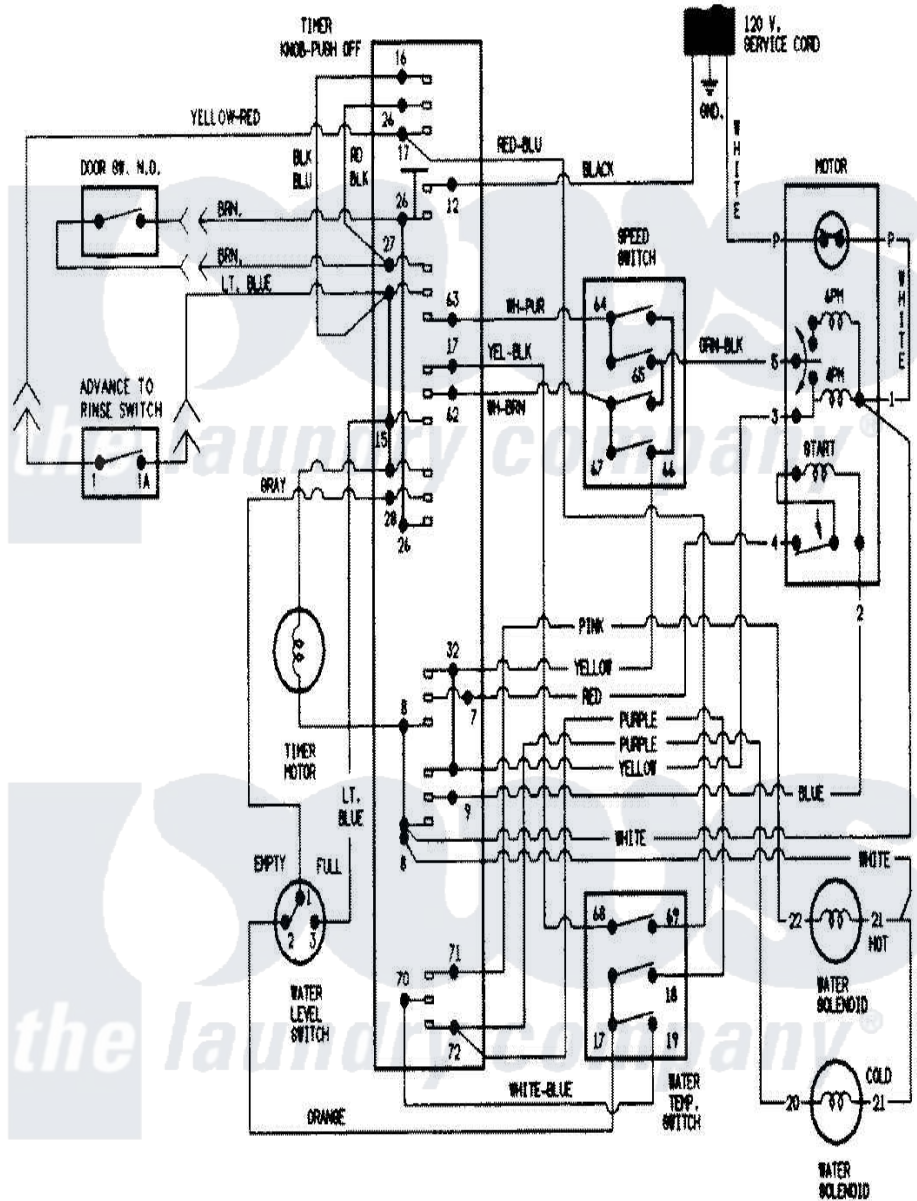

Admiral LATA500AAL 07 - WIRING INFORMATION

Admiral Residential Admiral LATA500AAL Washer Parts Parts Diagram 07 - WIRING INFORMATION
 Click on the part number to view part

Item	Original Part Number	Replaced By	Status	Part Description
NI	15001236		Not Available	WIRING INFORMATION