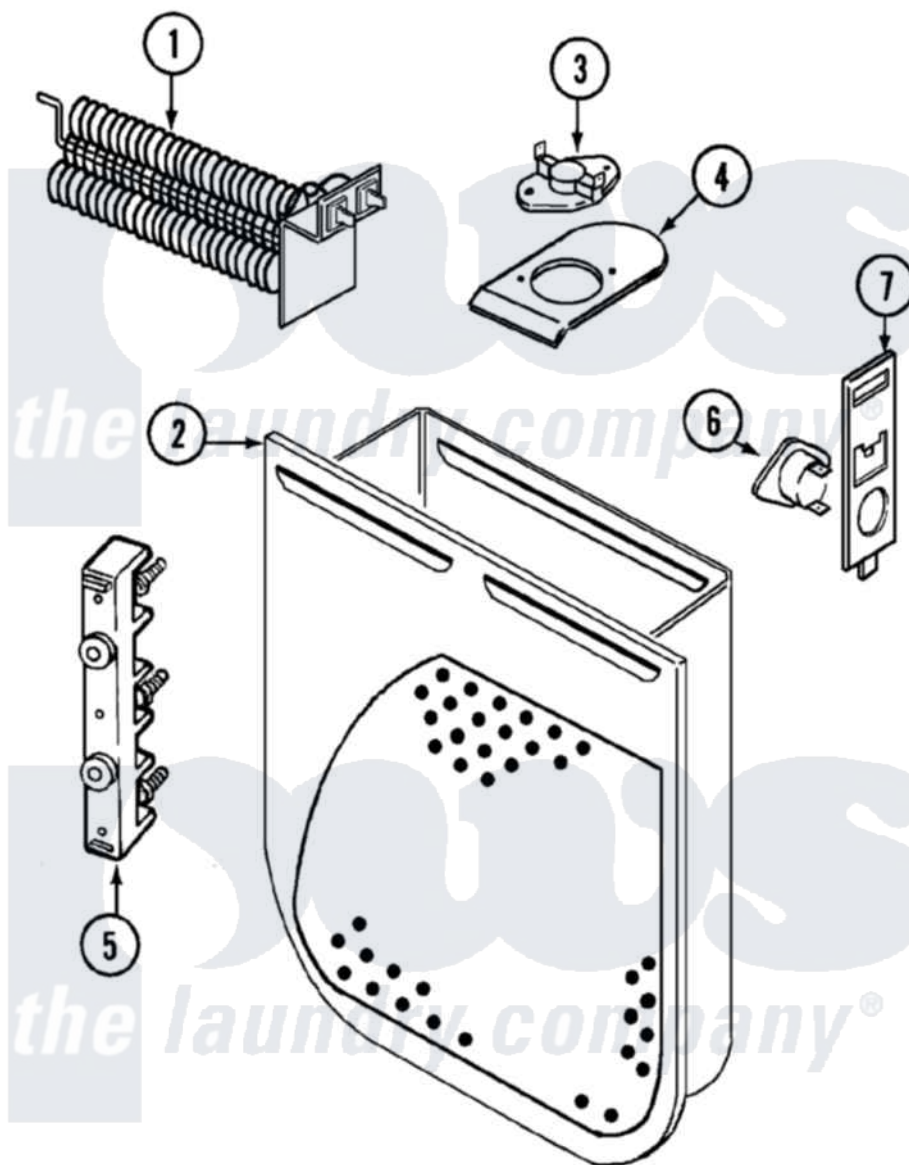

Admiral LDEA100ACL 02 - HEATER

Admiral [Residential Admiral LDEA100ACL Dryer Parts](#) Parts Diagram 02 - HEATER
 Click on the part number to view part

Item	Original Part Number	Replaced By	Status	Part Description
1	25-7863			Screw
"	53-1641	LA-1044		Element
2	53-1232			Heater Housing Assembly
"	25-7819	M0217225		Screw
3	25-3083	212951		Screw, No.6-32 X 1/4 Inch
"	53-0771			Thermostat, Hi-Limit
4	25-7741	W10116760		Screw
"	53-0285			Bracket, Thermostat
5	53-0965		Not Available	STRAP, GROUND
"	25-0027	112432		Nut
"	25-6124		Not Available	NUT
"	25-3122			Washer, Flat
"	53-1518			Block, Terminal
"	25-7952	3400074		Screw
6	53-1182			Fuse, Thermal
7	53-1181			Bracket, Thermal Fuse