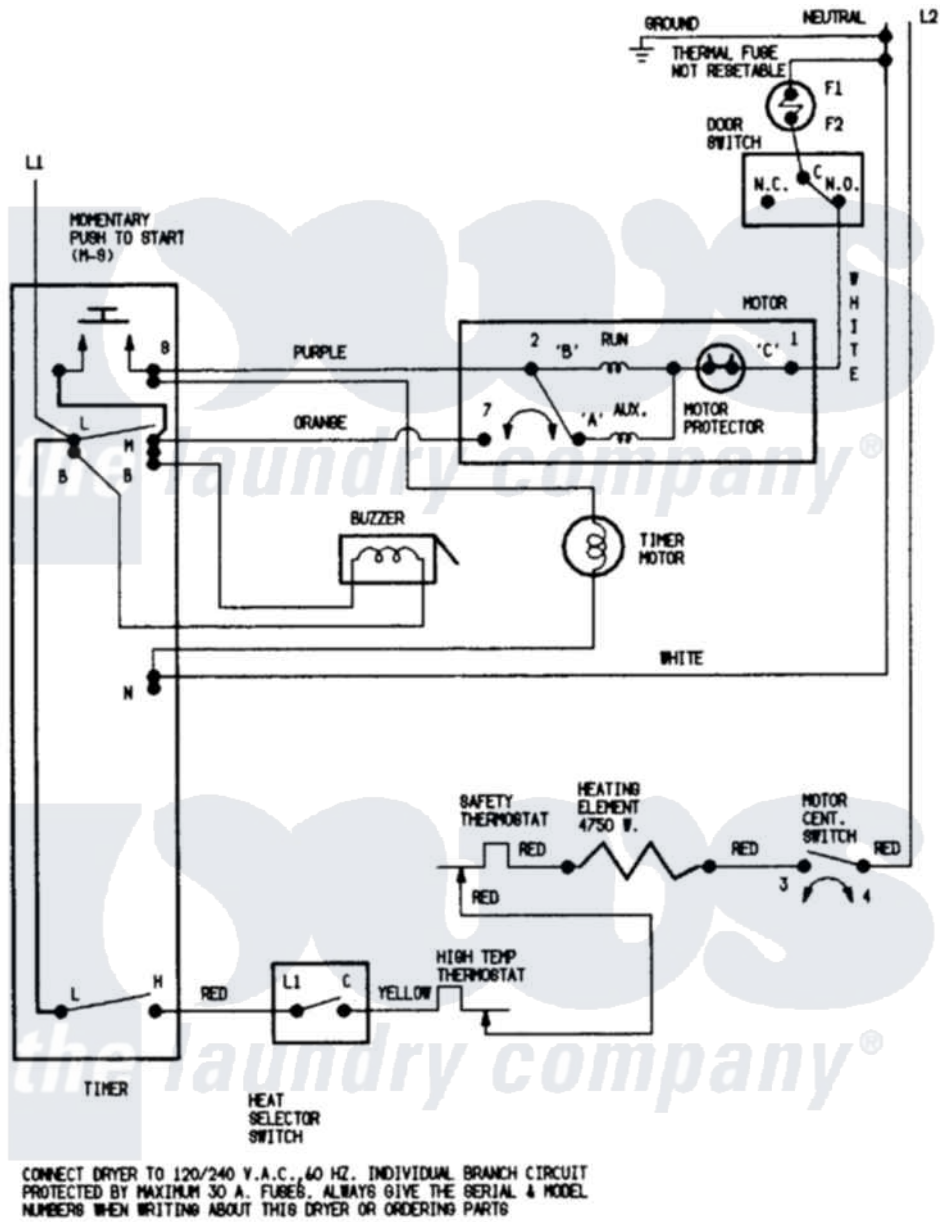

Admiral LDEA100ACL 05 - WIRING INFORMATION

Admiral Residential Admiral LDEA100ACL Dryer Parts Parts Diagram 05 - WIRING INFORMATION
 Click on the part number to view part

Item	Original Part Number	Replaced By	Status	Part Description
NI	15001204		Not Available	WIRING INFORMATION