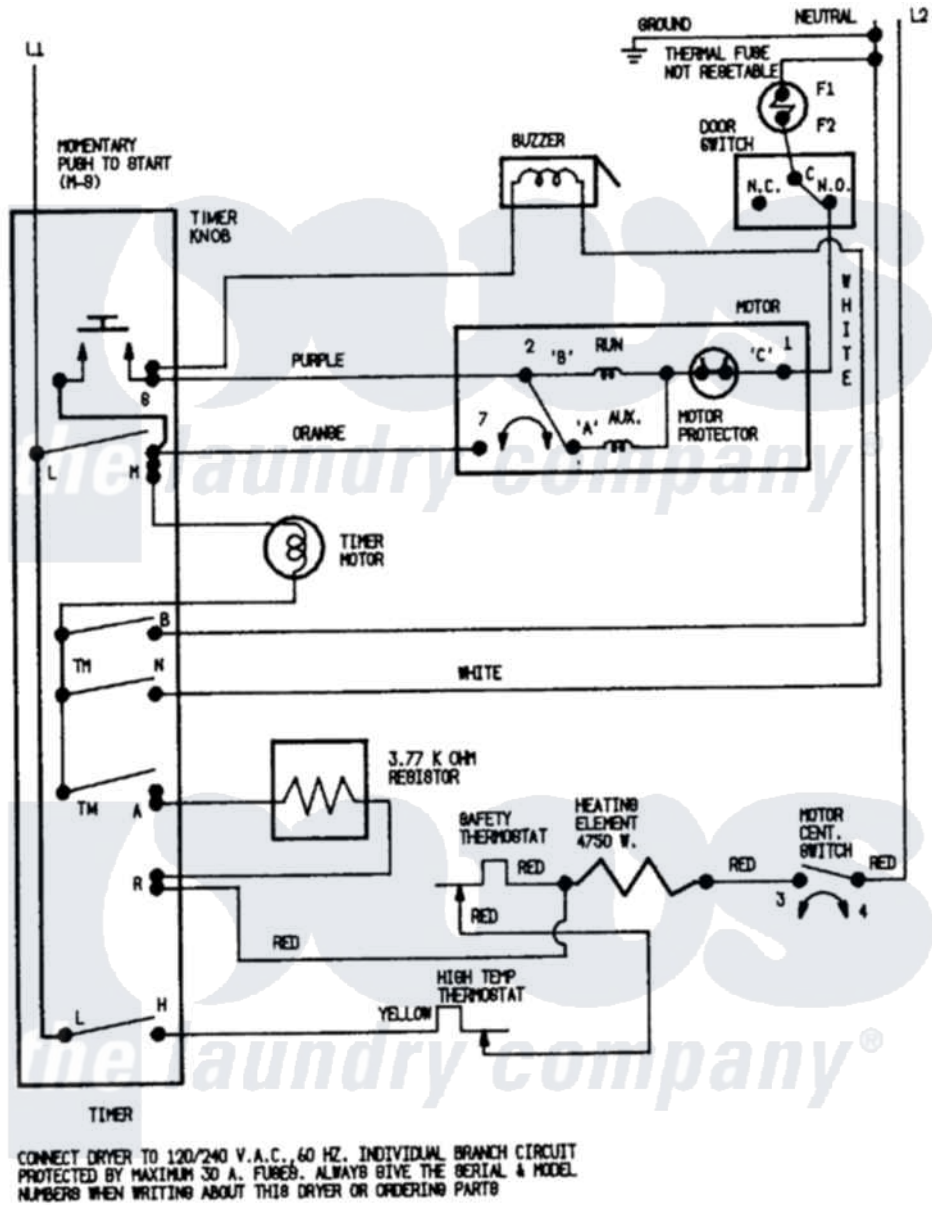

Admiral LDEA100BCE 07 - WIRING INFORMATION (BCx)

Admiral Residential Admiral LDEA100BCE Dryer Parts Parts Diagram 07 - WIRING INFORMATION (BCx)
 Click on the part number to view part

Item	Original Part Number	Replaced By	Status	Part Description
1	15002020		Not Available	WIRING INFORMATION (ELEC)
NI	15001255		Not Available	WIRING INFORMATION