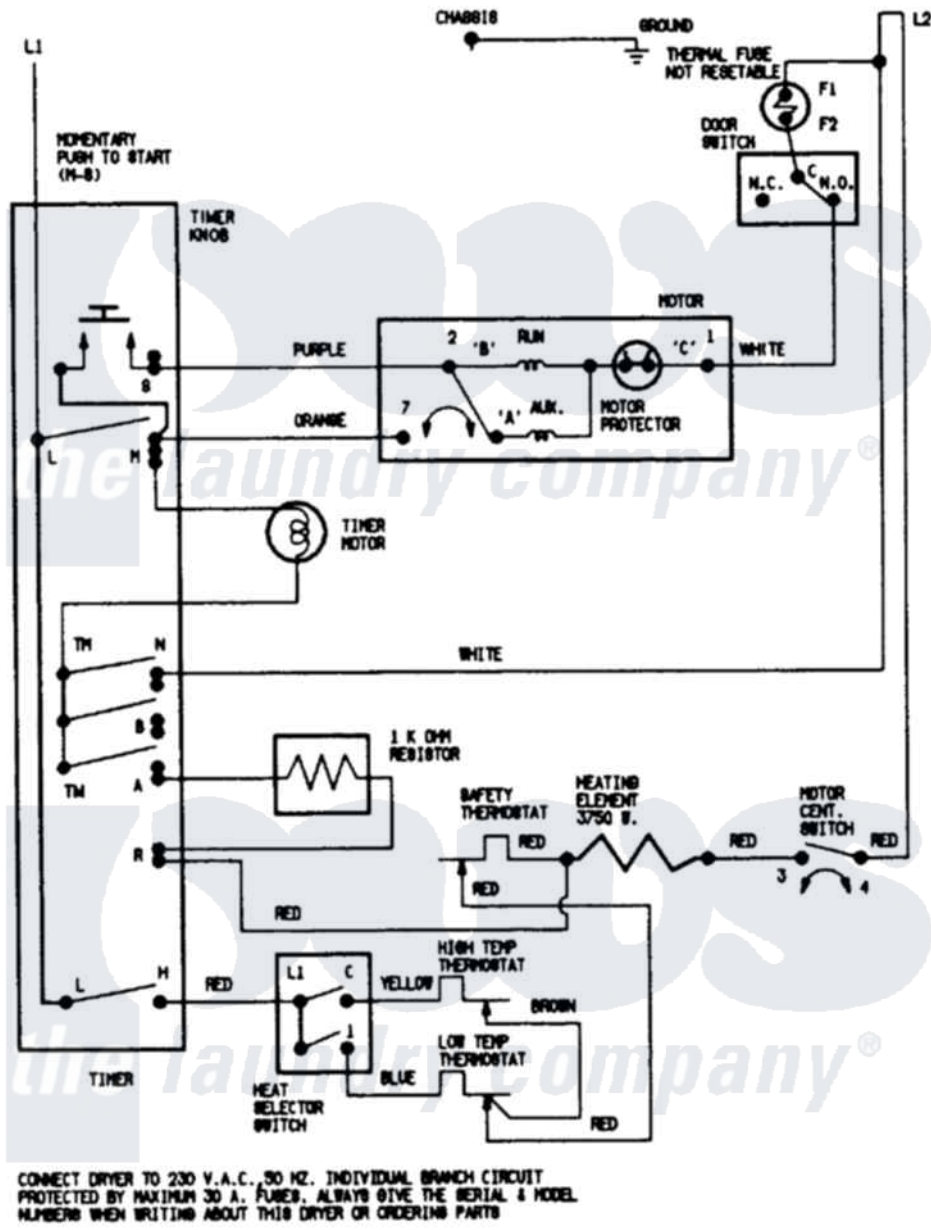

Admiral LDEA300AGE 07 - WIRING INFORMATION

Admiral Residential Admiral LDEA300AGE Dryer Parts Parts Diagram 07 - WIRING INFORMATION
 Click on the part number to view part

Item	Original Part Number	Replaced By	Status	Part Description
NI	15001218		Not Available	WIRING INFORMATION