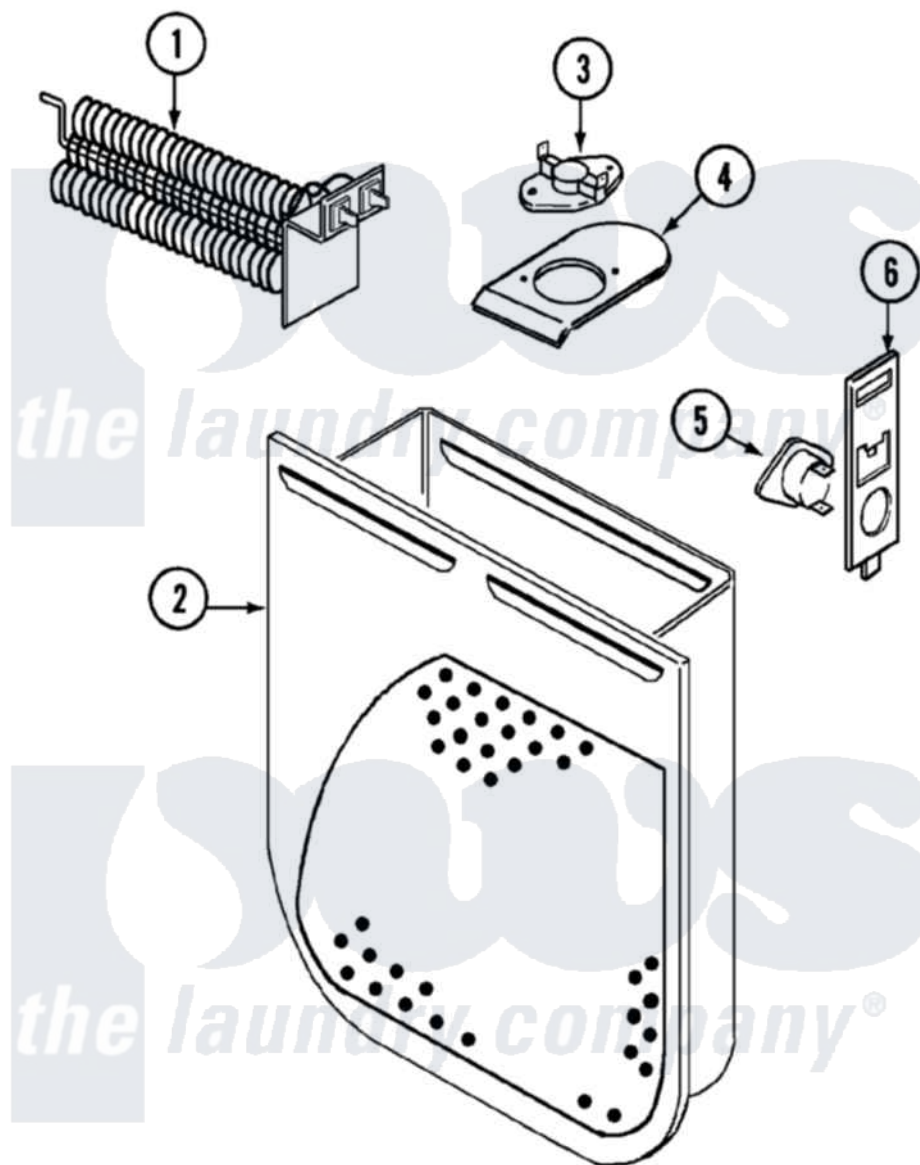

# Admiral LDEA300AGW 04 - HEATER

Admiral [Residential Admiral LDEA300AGW Dryer Parts](#) Parts Diagram 04 - HEATER  
 Click on the part number to view part

Item	Original Part Number	Replaced By	Status	Part Description
1	53-1931	<a href="#">31001500</a>		Element, Heating
"	<a href="#">25-7863</a>			Screw
2	<a href="#">53-1232</a>			Heater Housing Assembly
"	25-7819	<a href="#">M0217225</a>		Screw
3	<a href="#">53-0771</a>			Thermostat, Hi-Limit
"	25-3083	<a href="#">212951</a>		Screw, No.6-32 X 1/4 Inch
4	<a href="#">53-0285</a>			Bracket, Thermostat
"	<a href="#">53-0285</a>			Bracket, Thermostat
"	25-7741	<a href="#">W10116760</a>		Screw
5	<a href="#">LA-1053</a>			Fuse Kit, Thermal
6	<a href="#">53-1181</a>			Bracket, Thermal Fuse