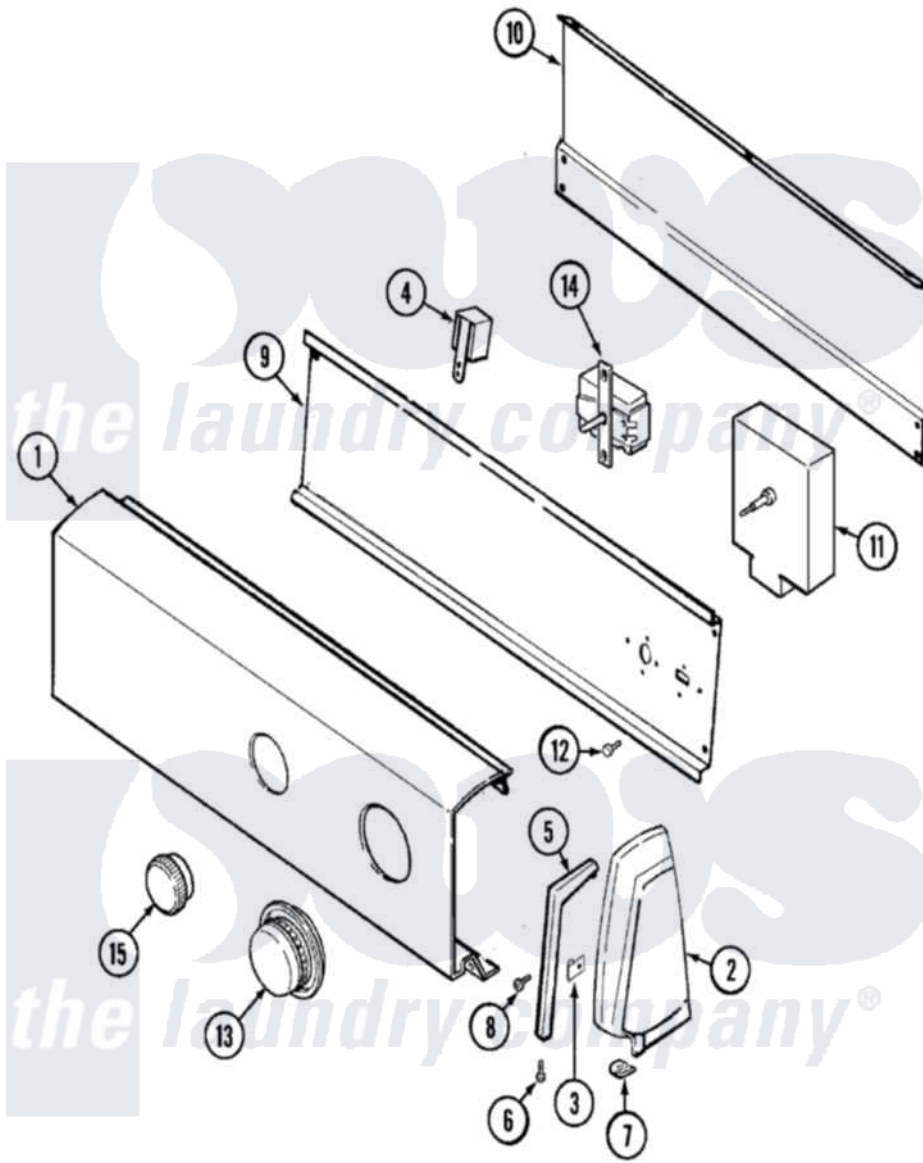

Admiral LDEA400ACE 02 - CONTROL PANEL (LDEA400ACE)

Admiral Residential Admiral LDEA400ACE Dryer Parts Parts Diagram 02 - CONTROL PANEL (LDEA400ACE)
 Click on the part number to view part

Item	Original Part Number	Replaced By	Status	Part Description
1	31001060		Not Available	PANEL, CONTROL
"	53-2508		Not Available	CONTROL PANEL
"	31001060		Not Available	PANEL, CONTROL
"	31001175		Not Available	PANEL, CONTROL
2	35-2669		Not Available	CAP, END (LT)(WHT)
"	35-2668	21001453		Cap- End
"	25-3092	90767		Screw, 8A X 3/8 HeX Washer Head Tapping
3	25-7702			Speedclip, End Cap To Control Panel
4	53-1639			Buzzer Assembly
"	25-3092	90767		Screw, 8A X 3/8 HeX Washer Head Tapping
5	31001054		Not Available	TRIM, ENDCAP (RT WHT)
"	31001055		Not Available	TRIM, ENDCAP (LT WHT)
"	31001054		Not Available	TRIM, ENDCAP (RT WHT)
"	53-0277		Not Available	TRIM, END CAP (RT)

"	53-0278		Not Available	TRIM, END CAP (LT)
"	31001055		Not Available	TRIM, ENDCAP (LT WHT)
6	25-7760			Screw
7	25-7851			Speedclip, End Cap To Top
8	25-7649	910187		Screw
9	53-1676			Shield, Control
"	31001128		Not Available	SHIELD, CONTROL
"	53-2504	31001193		Pad, Shield
10	35-2688	21001460		Shield, Rear
11	53-1758			Timer
"	63-6743	31001484		Resistor Assembly
12	31001119	W10116760		Screw
13	53-2525			Knob And Skirt Assembly
14	31001236			Switch, Temperature
"	25-3092	90767		Screw, 8A X 3/8 HeX Washer Head Tapping
"	53-0344		Not Available	SWITCH, TEMPERATURE
"	31001129			Switch, Temperature
15	35-2673	21001239		Knob, Selector
16	31001094		Not Available	MANUAL, USE & CARE
"	31001008			Manual, Use And Care
"	16002079		Not Available	GUIDE, QUICK REF - ADMIRAL