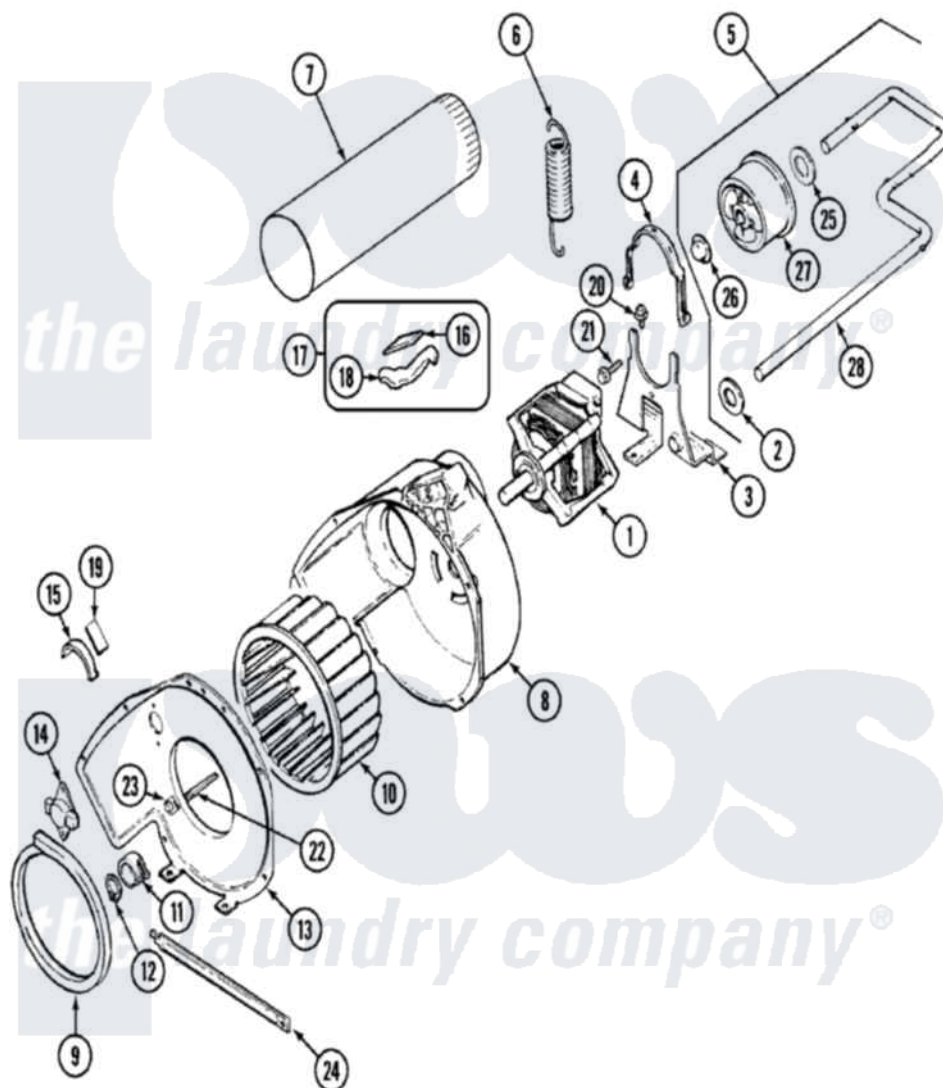

Admiral LDEA400ACE 05 - MOTOR & DRIVE (LDEA400ACE)

Admiral [Residential Admiral LDEA400ACE Dryer Parts](#) Parts Diagram 05 - MOTOR & DRIVE (LDEA400ACE)
 Click on the part number to view part

Item	Original Part Number	Replaced By	Status	Part Description
1	53-2275	W10410996		Motor-Drve
"	31001015	W10410996		Motor-Drve
"	31001015	W10410996		Motor-Drve
"	31001316	W10410996		Motor-Drve
"	53-0932	31001535		Pulley, Motor
3	25-7732	681414		Screw, 10AB X 1/2
"	53-1932	31001570		Bracket, Motor
4	53-0214	660658		Clamp, Motor Mounting 343481 685441
5	53-2287			Idler Assembly
6	53-2209	31001465		Spring, Idler
7	53-0134			Duct, Exhaust
"	25-2134	W10116760		Screw
8	53-1801			Housing, Blower
9	53-0203	12001324		Duct Kit, Collector
10	31001043			Wheel, Blower
"	31001043			Wheel, Blower

"	31001317		Wheel, Blower
"	53-0106		Blower Wheel
11	25-7823	312967	Clamp, Blower Housing
12	25-7855		Ring, Retaining
13	53-1933	Not Available	COVER, BLOWER HOUSING
"	25-7435	33002917	Screw, No.10-16
"	53-1934		Cover, Blower Housing
14	53-0170	Not Available	THERMOSTAT, LO-LIMIT (120/110)
"	25-2134	W10116760	Screw
"	31001192		Thermostat, Control
"	53-1107		Thermostat, Control
15	53-2273	31001470	Glide, Tumbler
16	53-1684	31001356	Pad, Glide
17	LA-1006		Glide Kit, Tumbler
18	53-2272	31001469	Glide, Tumbler
19	53-1684	31001356	Pad, Glide
20	25-7963	31001571	Screw, 10-24 x 0700 Hxwshrd Ty
21	25-7674		Screw
22	53-1026		Guide, Vane Inlet
23	25-3457		Screw, Sems
24	53-1625		Brace, Tumbler Support
25	25-7815		Washer
26	25-7957		Pushnut
27	53-1628	31001344	Pulley, Idler
28	53-2250	53-2287	Idler Assembly