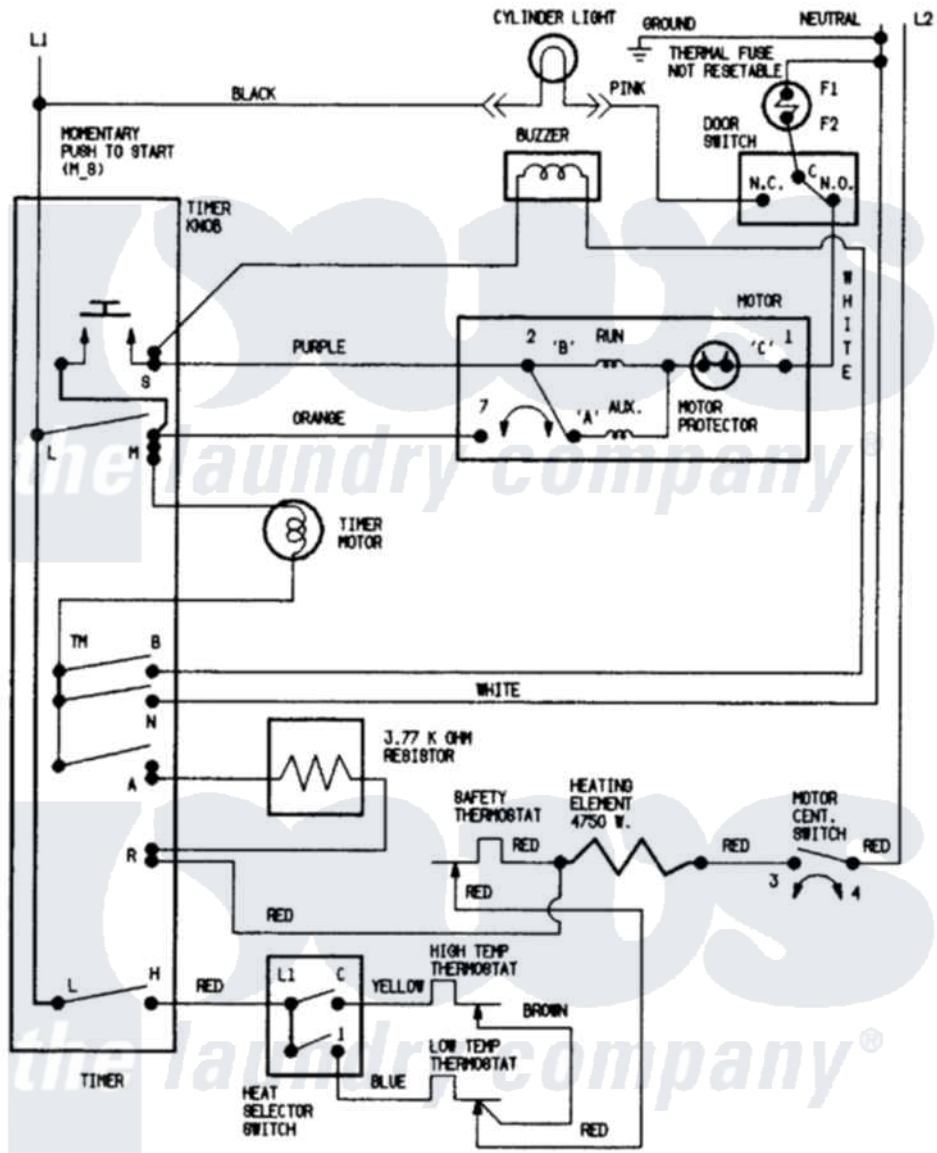

Admiral LDEA400ACE 07 - WIRING INFORMATION (LDEA400ACE)

CONNECT DRYER TO 120/240 V.A.C., 60 HZ. INDIVIDUAL BRANCH CIRCUIT PROTECTED BY MAXIMUM 30 A. FUSES. ALWAYS GIVE THE SERIAL & MODEL NUMBERS WHEN WRITING ABOUT THIS DRYER OR ORDERING PARTS

Admiral Residential Admiral LDEA400ACE Dryer Parts Parts Diagram 07 - WIRING INFORMATION (LDEA400ACE)

[Click on the part number to view part](#)

Item	Original Part Number	Replaced By	Status	Part Description
NI	15002521		Not Available	WIRING INFORMATION
"	15001213		Not Available	WIRING INFORMATION