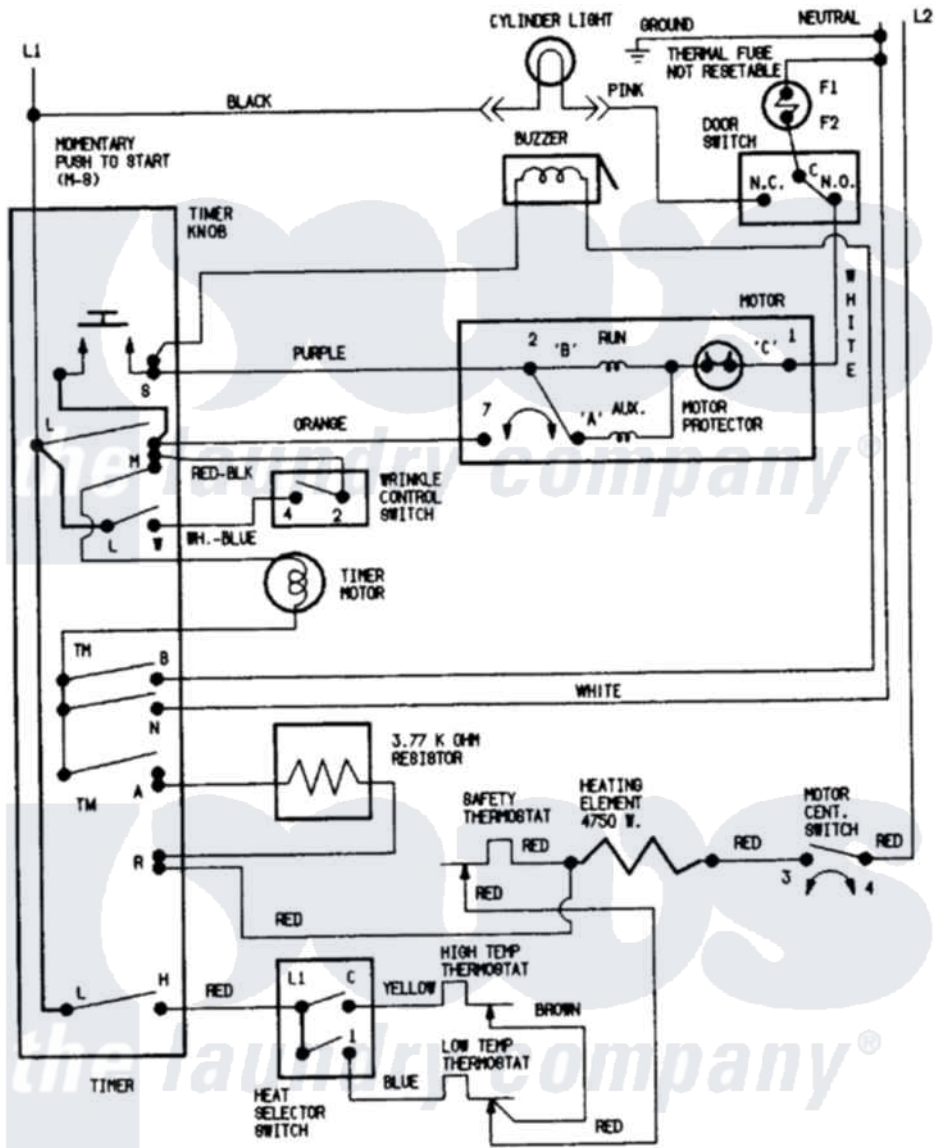

Admiral LDEA500ACE 07 - WIRING INFORMATION (LDEA500ACE/ACM)

CONNECT DRYER TO 120/240 V.A.C., 60 HZ. INDIVIDUAL BRANCH CIRCUIT PROTECTED BY MAXIMUM 30 A. FUSES, ALWAYS GIVE THE SERIAL & MODEL NUMBERS WHEN WRITING ABOUT THIS DRYER OR ORDERING PARTS

Admiral [Residential Admiral LDEA500ACE Dryer Parts](#) Parts Diagram 07 - WIRING INFORMATION (LDEA500ACE/ACM)

[Click on the part number to view part](#)

Item	Original Part Number	Replaced By	Status	Part Description
NI	15001211		Not Available	WIRING INFORMATION