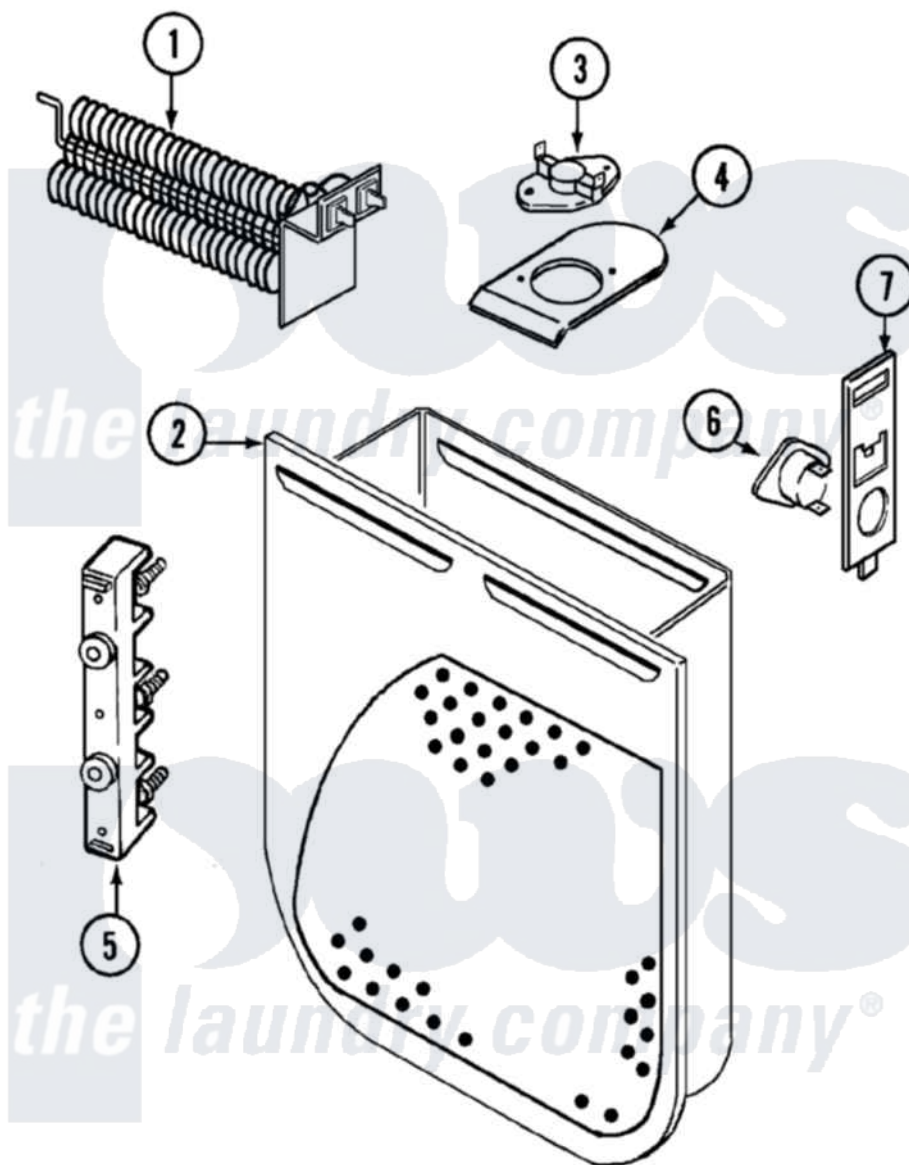

# Admiral LDEA500ACL 02 - HEATER

Admiral [Residential Admiral LDEA500ACL Dryer Parts](#) Parts Diagram 02 - HEATER  
 Click on the part number to view part

Item	Original Part Number	Replaced By	Status	Part Description
1	<a href="#">25-7863</a>			Screw
"	53-1641	<a href="#">LA-1044</a>		Element
2	25-7819	<a href="#">M0217225</a>		Screw
"	<a href="#">53-1232</a>			Heater Housing Assembly
3	<a href="#">53-0771</a>			Thermostat, Hi-Limit
"	25-3083	<a href="#">212951</a>		Screw, No.6-32 X 1/4 Inch
4	<a href="#">53-0285</a>			Bracket, Thermostat
"	25-7741	<a href="#">W10116760</a>		Screw
5	53-0965		Not Available	STRAP, GROUND
"	25-0027	<a href="#">112432</a>		Nut
"	25-7803	<a href="#">3400074</a>		Screw
"	25-6124		Not Available	NUT
"	25-3123		Not Available	WASHER, CUP
"	<a href="#">25-3122</a>			Washer, Flat
"	53-0166	<a href="#">53-1518</a>		Block, Terminal
6	<a href="#">53-1182</a>			Fuse, Thermal